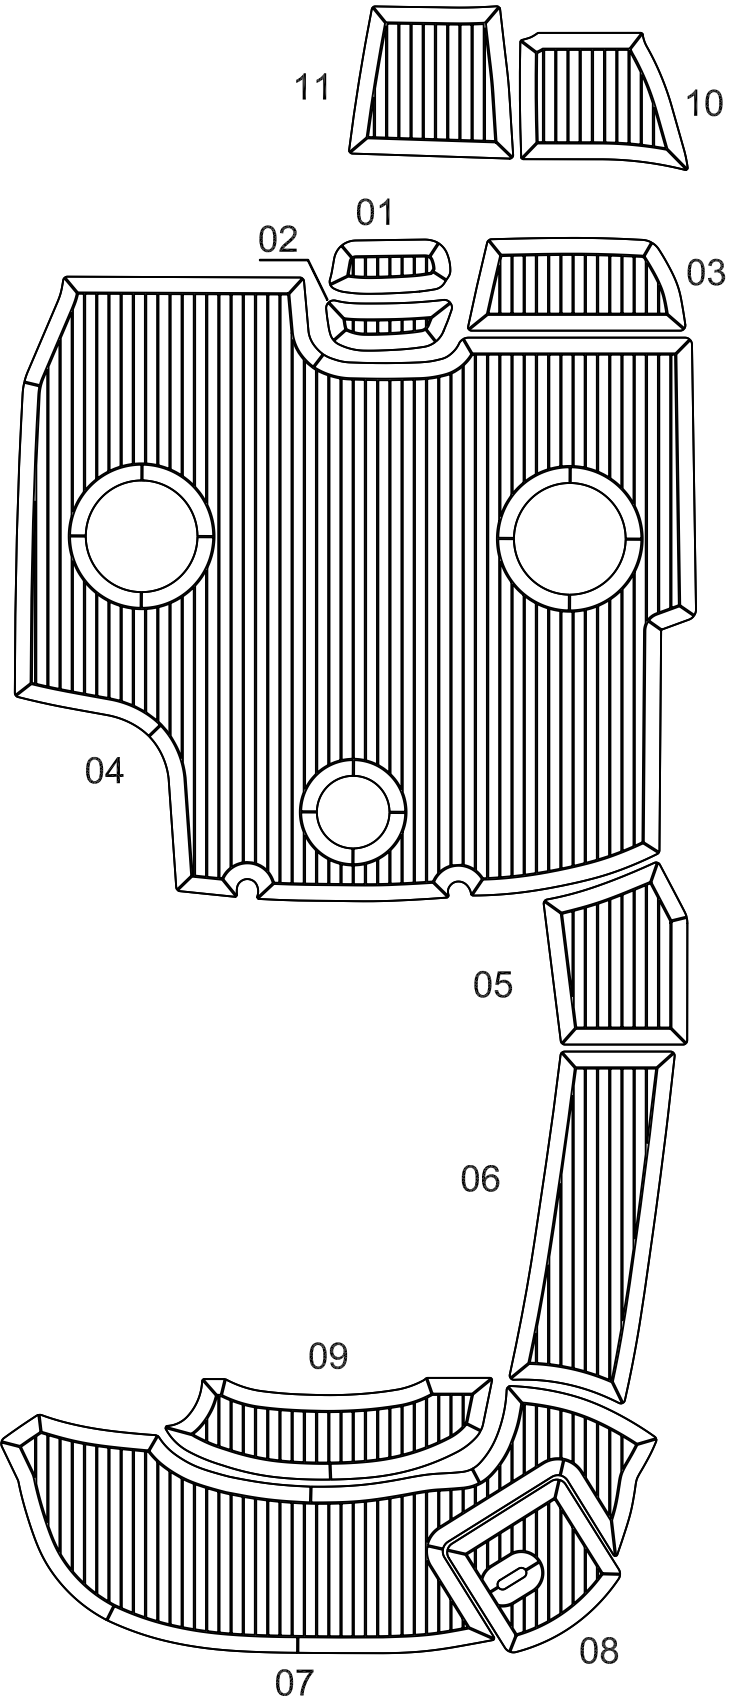

# Stingray 235

Model year :  
2010

EUDE Model Code :  
S235

Set Divisions :

|    |       |
|----|-------|
| CP | 01-04 |
| AD | 05-06 |
| SP | 07-09 |
| CA | 10-11 |

Legend :

CP : Cockpit  
AD : Aft Deck  
SP : Swim Platform  
CA : Cabin