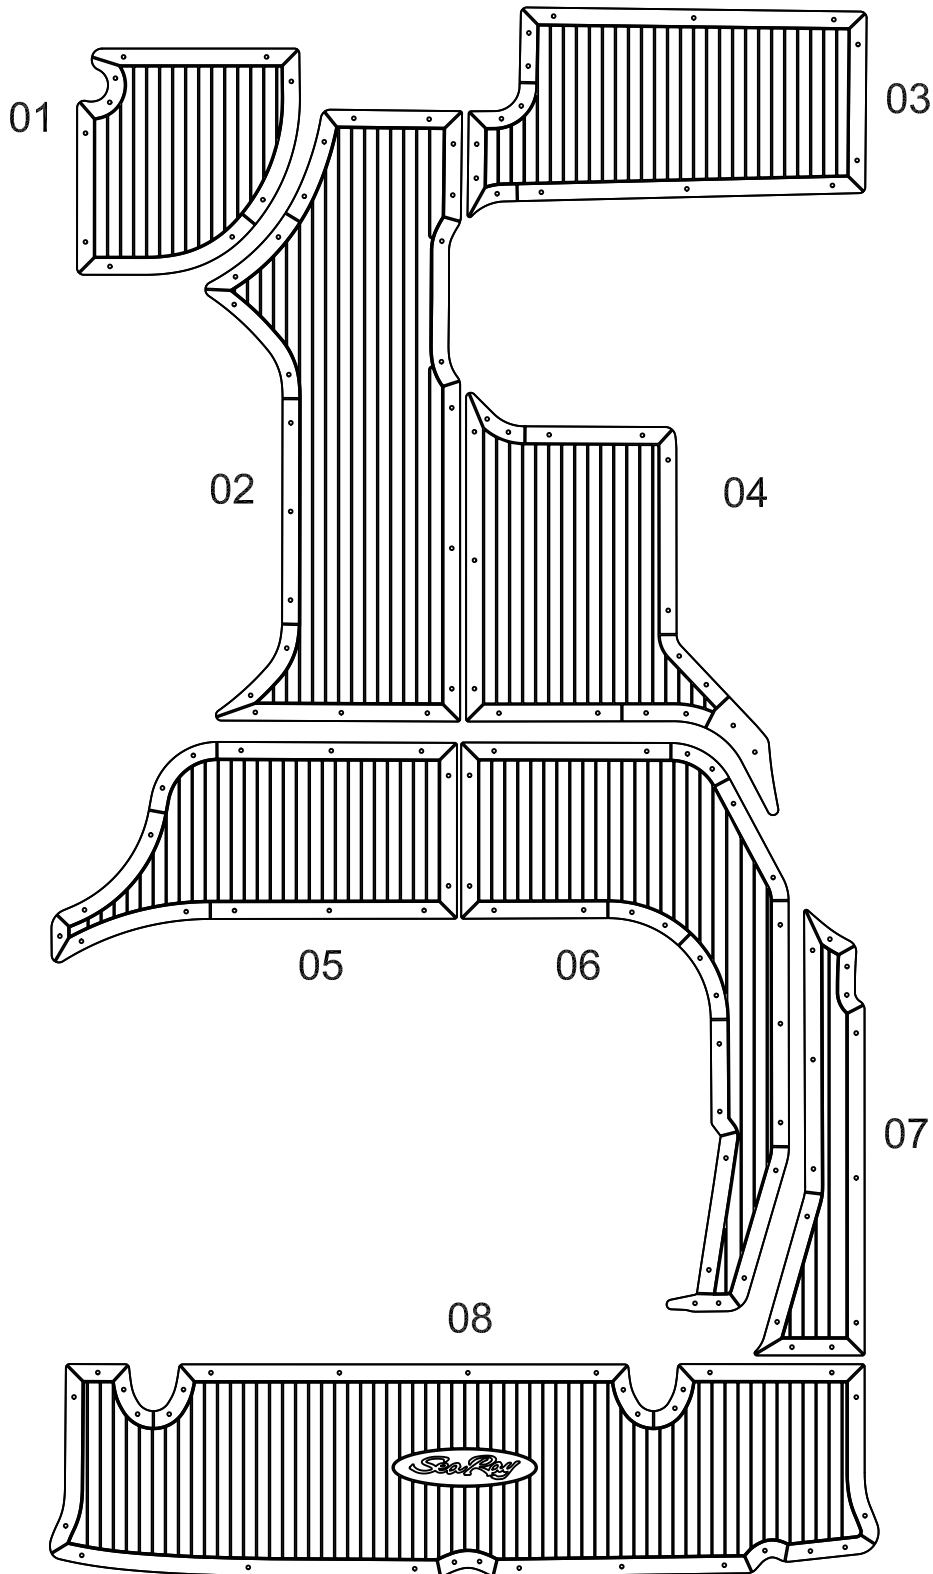

Searay 290 Sundancer (325)

Model year :
2006

EUDE Model Code :

E29D_2006

Set Divisions :

CP 01 - 07

SP 08

Legend :

CP - Cockpit

SP - Swim platform

Notes :

Revision Date

28 February 2007