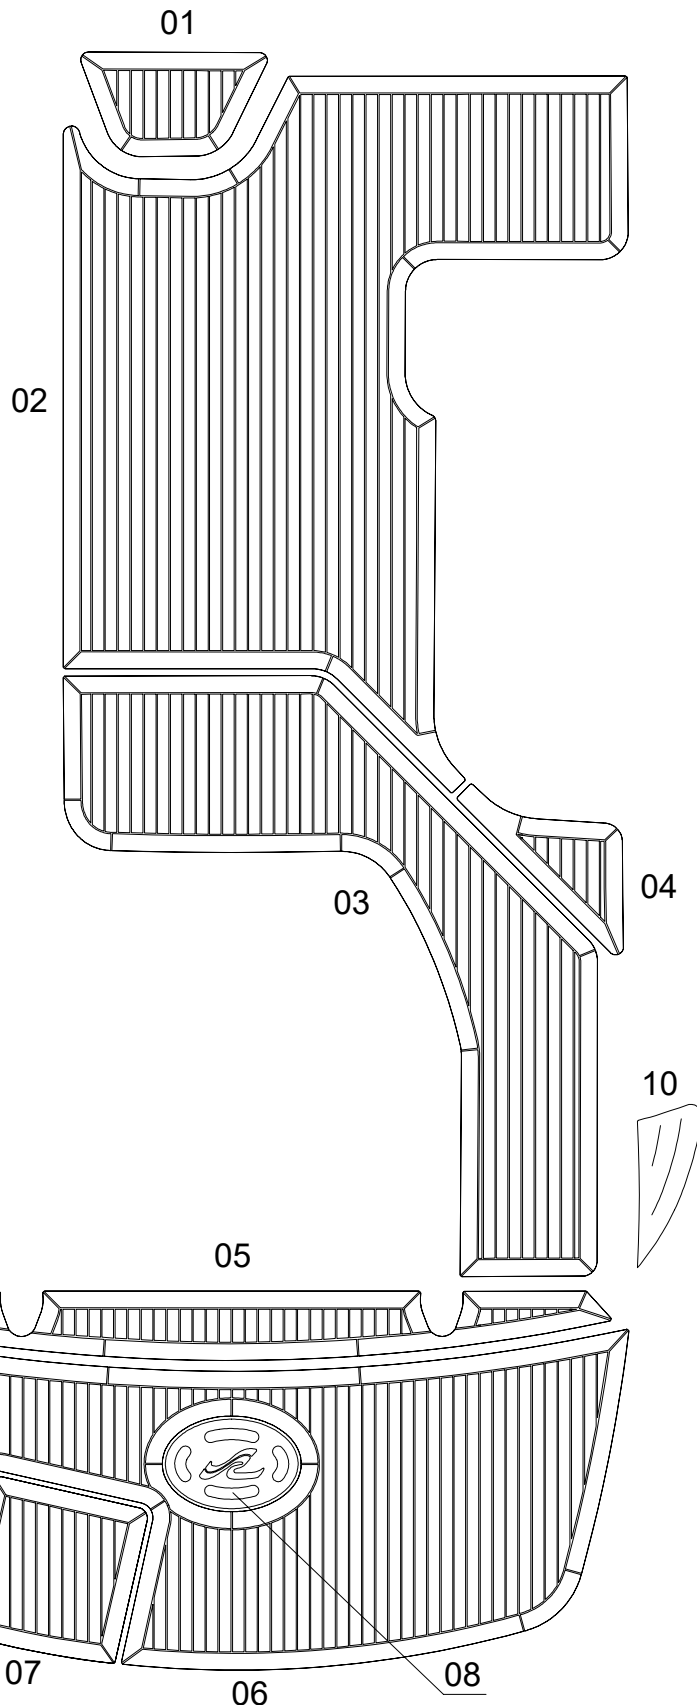

SeaRay 305 Sundancer

Model year :
2010

11

12

EUDE Model Code :
E30D_2009

Set Division :

CP	01 - 04	1967955
SP	05 - 08	1967954
PA	09, 10	1972318
TL	11	2087320
SL	12	2087322

Legend :

- CP - Cockpit
- SP - Swim platform
- PA - Side panel
- TL - Trash lid
- SL - Sink lid

Notes :

- _ Thickness 9mm, except pc. 08 (if Poland thk. 30mm), 09-10 thk. 14.5mm
- _ Frame/slat : 45/31
- _ NRE except pc. 08, 09, 10
- _ Upper radius R6, except pc. 09-10 Upper lower R6
- _ TL and SL as per detail drawing