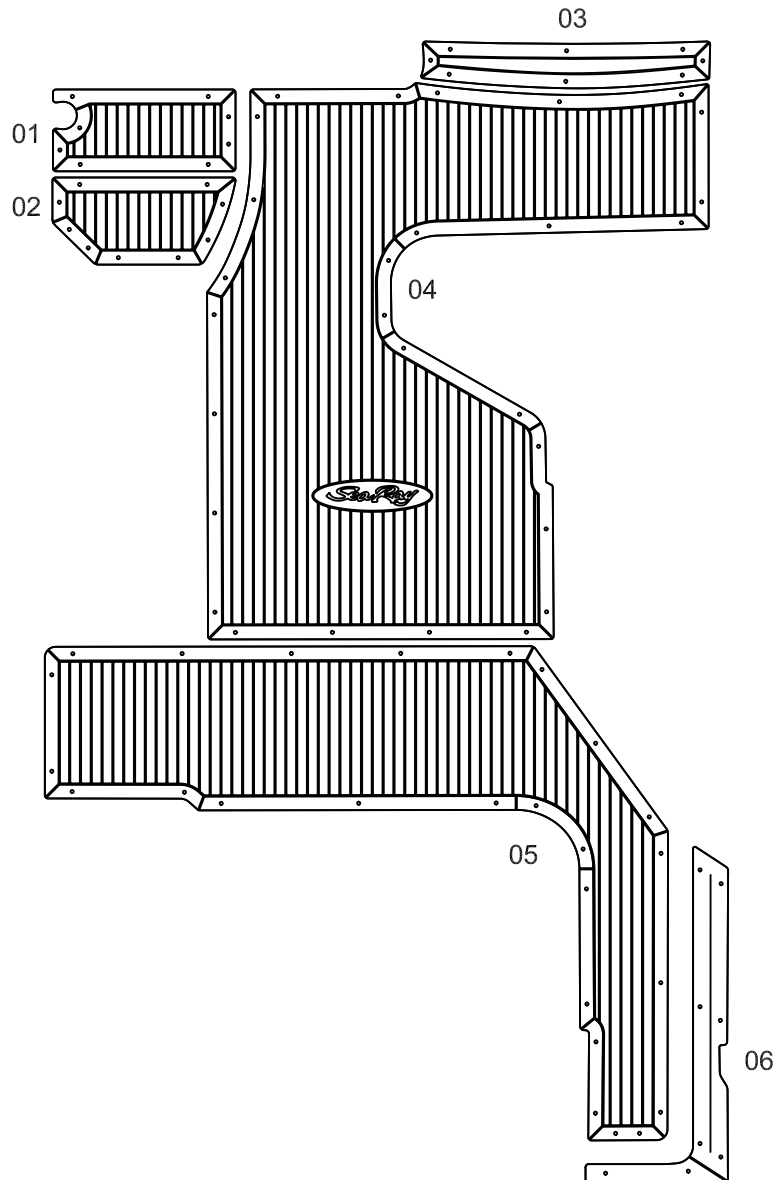

SeaRay 310 Sundancer

Model year :
2010

EUDE Model Code :
E29D_2008 and E29D_2009

Set Divisions :

CP	01 - 06	1961054
SP	11 - 15	1961055
SX	16 - 19	2089803

Legend :

CP - Cockpit

SP - Swim platform

SX - Swim platform extended

Notes :

all R6 upper side

all 9mm thick

Revision Date

06 October 2015