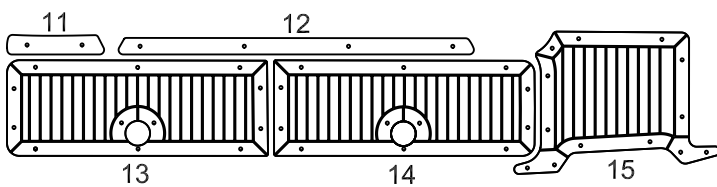

SeaRay 310 Sundancer

Model year :
2010

EUDE Model Code :
E29D_2008 and E29D_2009

Set Divisions :

CP	01 - 06	1961054
SP	11 - 15	1961055
SX	16 - 19	2089803

Legend :

CP - Cockpit

SP - Swim platform

SX - Swim platform extended

Notes :

all R6 upper side

all 9mm thick

Revision Date

06 October 2015