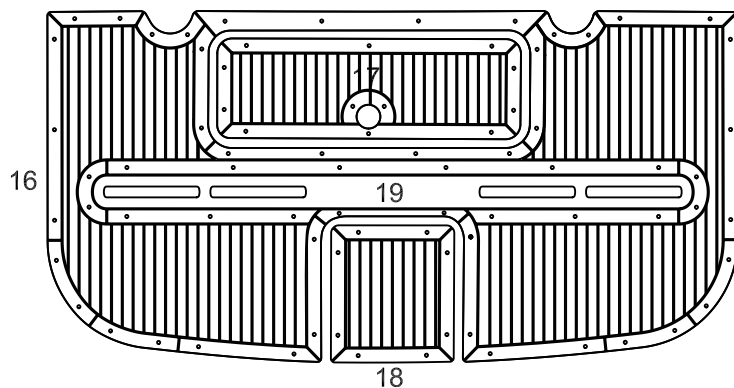

SeaRay 310 Sundancer

Model year :
2010

EUDE Model Code :
E29D_2008 and E29D_2009

Set Divisions :

CP	01 - 06	1961054
SP	11 - 15	1961055
SX	16 - 19	2089803

Legend :

CP - Cockpit

SP - Swim platform

SX - Swim platform extended

Notes :

all R6 upper side

all 9mm thick

Revision Date

06 October 2015