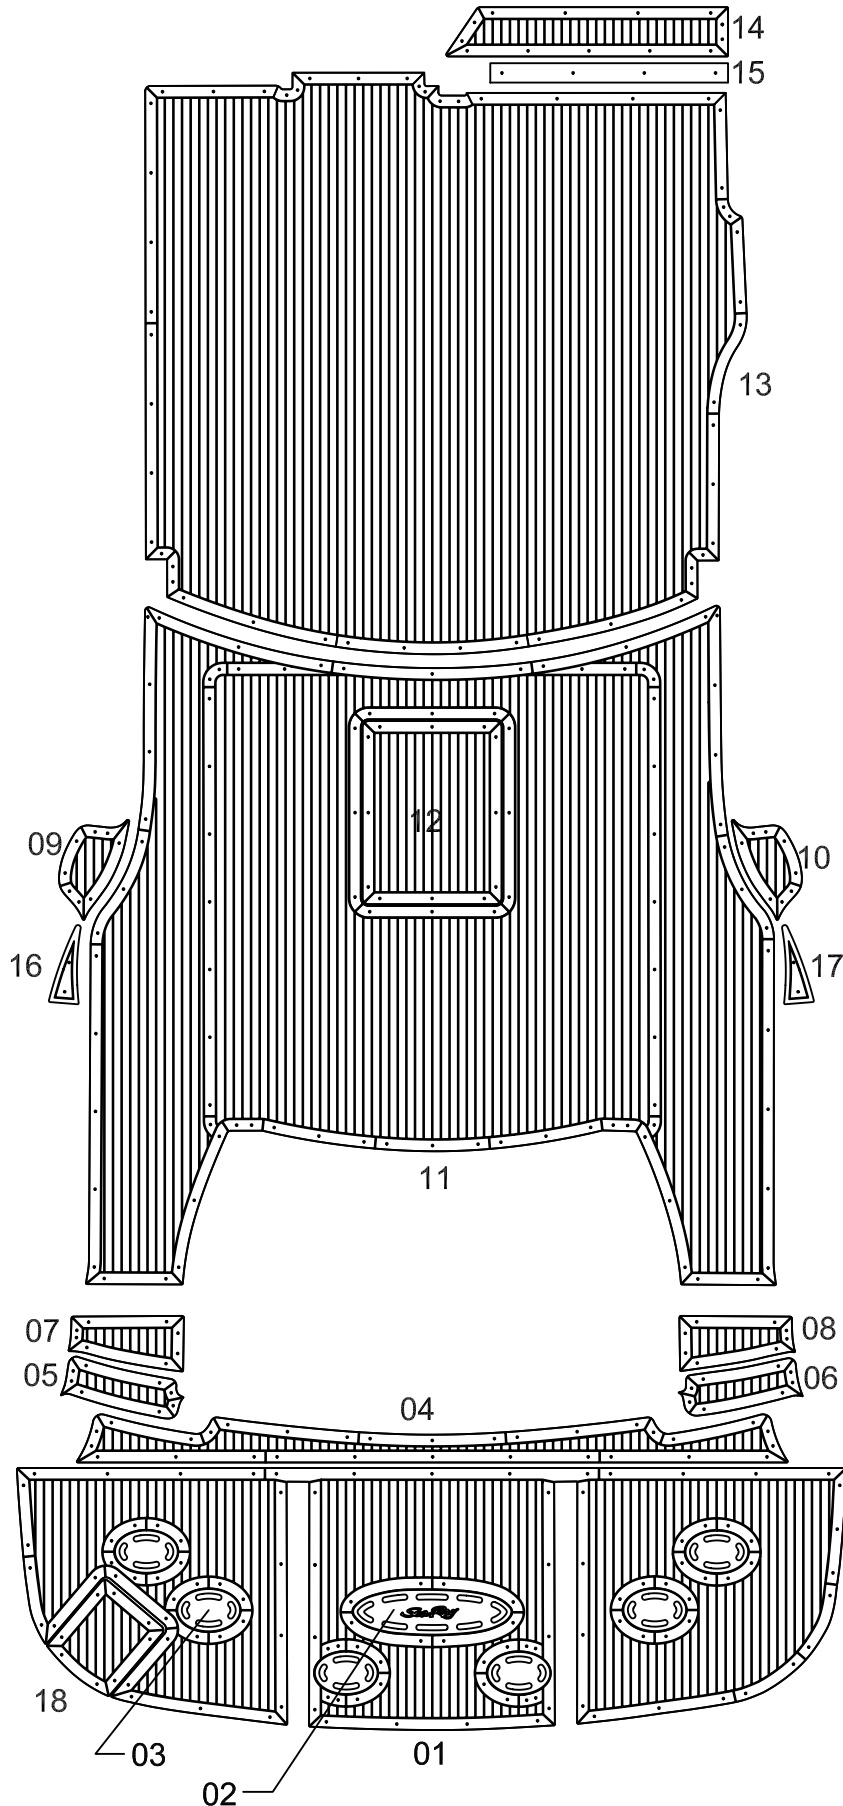

SeaRay 610 Sundancer

Model year :
2010

EUDE Model Code :
E61D_2010

Set Division :

SD	13 - 15
CP	05 - 12
SU	16, 17
SP	01 - 04, 18

Legend :

SD - Standard
CP - Cockpit
SU - Sunpad Triangles
SP - Swim Platform

Notes :

Thickness 9mm, except pcs 02, 03,
16 and 17

Frame/slat : 65/45

NRE, except pcs 02, 03, 15, 16 and
17

Revision Date :
06 March 2012