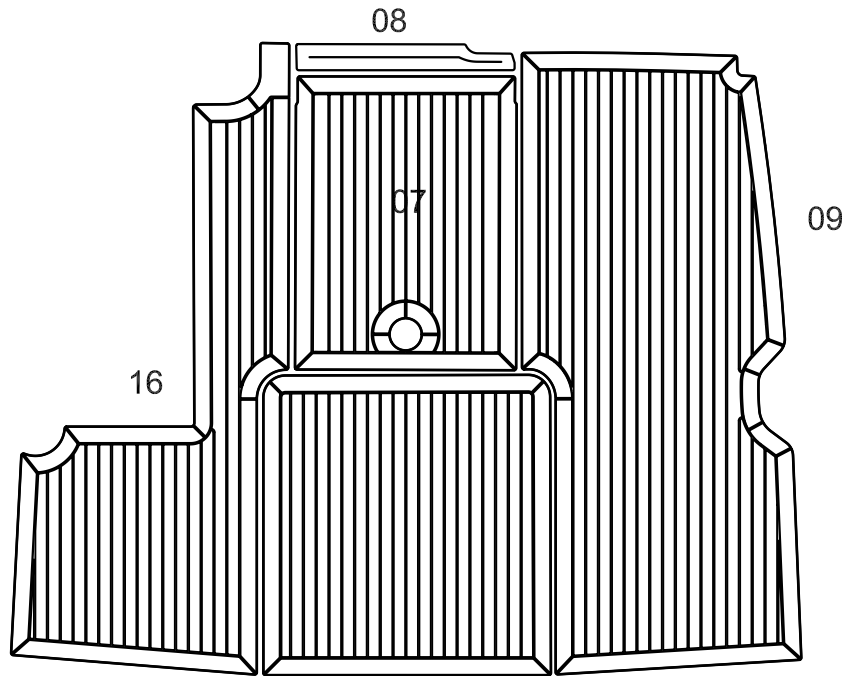

SeaRay 240 Sun Sport Limited Edition

Model year :
2010

EUDE Model Code :
E24S_2009 Limited Edition

Set Divisions :

CL	03-05, 07-09, 16
SP	01-02, 12
SS	10

Legend :

CL - Cockpit Limited Edition
SP - Swim Platform
SS - Side Step

Notes :

- : R6 upper radius except pc. 10, 12
- _Thickness 9mm, except pc. 10, 12
- _Pc. 10 thickness 6mm, chamfer 2mm bottom
- _Pc. 12 thickness 25mm (Poland thickness 30mm)
- _Frame/slat : 45/31
- _NRE, except pc. 08, 10, 12
- _No hole (Poland)