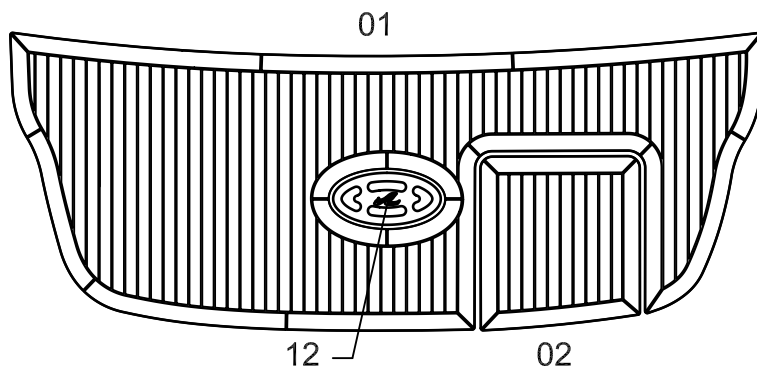

SeaRay 240 Sun Sport Limited Edition

Model year :
2010

EUDE Model Code :
E24S_2009 Limited Edition

Set Divisions :

CL	03-05, 07-09, 16
SP	01-02, 12
SS	10

Legend :

CL - Cockpit Limited Edition
SP - Swim Platform
SS - Side Step

Notes :

- : R6 upper radius except pc. 10, 12
- _Thickness 9mm, except pc. 10, 12
- _Pc. 10 thickness 6mm, chamfer 2mm bottom
- _Pc. 12 thickness 25mm (Poland thickness 30mm)
- _Frame/slat : 45/31
- _NRE, except pc. 08, 10, 12
- _No hole (Poland)