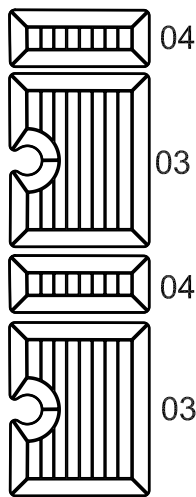

SeaRay 240 Sun Sport Limited Edition

Model year :
2010

EUDE Model Code :
E24S_2009 Limited Edition

Set Divisions :

CL	03-05, 07-09, 16
SP	01-02, 12
SS	10

Legend :

CL - Cockpit Limited Edition
SP - Swim Platform
SS - Side Step

Notes :

- : R6 upper radius except pc. 10, 12
- _Thickness 9mm, except pc. 10, 12
- _Pc. 10 thickness 6mm, chamfer 2mm bottom
- _Pc. 12 thickness 25mm (Poland thickness 30mm)
- _Frame/slat : 45/31
- _NRE, except pc. 08, 10, 12
- _No hole (Poland)