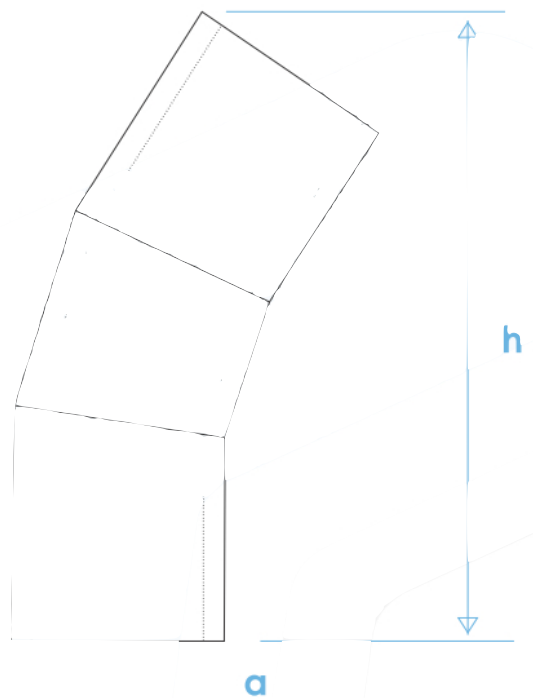

## Codo 45° de polietileno

| MEDIDA | h      |
|--------|--------|
| 1 1/4" | 267.0  |
| 1 1/2" | 265.0  |
| 2"     | 255.6  |
| 2 1/2" | 289.0  |
| 3"     | 289.0  |
| 4"     | 377.5  |
| 6"     | 500.0  |
| 8"     | 638.3  |
| 10"    | 694.0  |
| 12"    | 905.0  |
| 14"    | 928.1  |
| 16"    | 980.2  |
| 18"    | 1066.4 |
| 20"    | 1152.7 |
| 22"    | 1204.8 |
| 24"    | 1325.1 |

Dimensiones en mm.