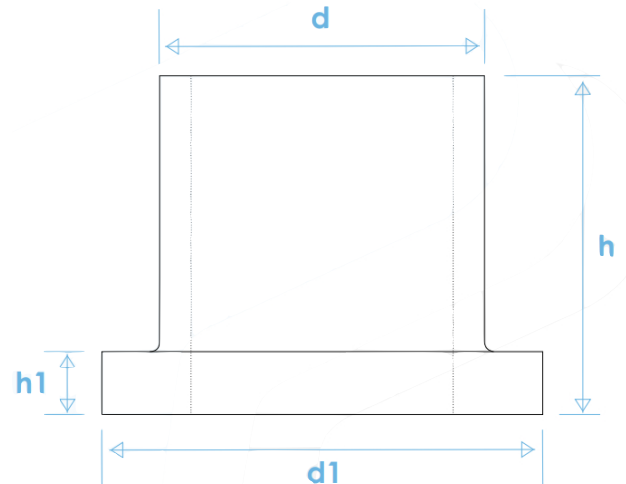

Stub-end

MEDIDA	d	d1	h	h1
1"	33.4	60.0	100.0	12.0
1 1/4"	42.2	70.0	100.0	12.0
1 1/2"	48.3	80.0	100.0	12.0
2"	60.3	100.0	148.0	18.0
2 1/2"	73.0	112.0	148.0	20.0
3"	88.9	127.0	152.4	16.0
4"	114.3	152.4	152.4	13.7
6"	168.3	215.9	203.2	19.8
8"	219.1	270.0	279.4	25.0
10"	273.1	320.0	210.0	34.0
12"	323.8	370.0	300.0	40.0
CUELLO CORTO				
12"	323.8	370.0	165.0	40.0
14"	355.8	440.0	150.0	40.0
16"	406.4	508.0	152.4	48.2
20"	508.0	596.9	152.4	58.4
24"	609.6	708.6	152.4	73.6

Dimensiones en mm.