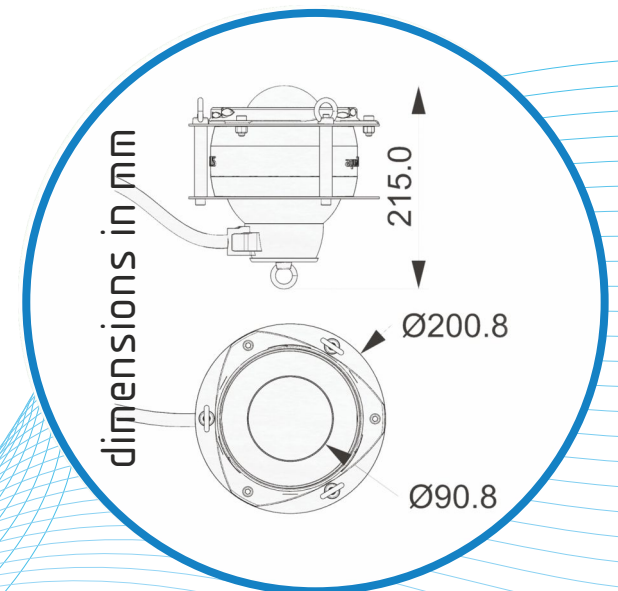

Compression H.264+/H.264 / MJPEG
Streaming Capability 3 Streams
Resolution
1080P(1920 1080)/720P(1280 720)/
Frame Rate
D1(704 576/704 480)/CIF(352 288/352 240)
Main stream 1080P/ D1 (1 ~ 25/30fps), 720P(1~50/60fps)
Sub stream1 D1/CIF(1 ~ 25/30fps)
Sub stream2 720P/D1/ CIF (1 ~ 25/30fps)
Bit Rate Control CBR/VBR
Bit Rate
H.264+/H.264: 448K ~ 8192Kbps, MJPEG: 5120K ~ 10240Kbps
Day/Night Auto(ICR) / Color / B/W
Backlight Compensation BLC / HLC / WDR (120dB)
White Balance Auto, ΔTW, Indoor, Outdoor, Manual
Gain Control Auto / Manual
Noise Reduction Ultra DNR (2D/3D)
Region of Interest Support
Electronic Image Stabilization (EIS)
Defog Support
Digital Zoom 16x
Flip 180°

Network
Ethernet RJ-45 (10/100Base-T)

Protocol
IP v4 / IP v6, HTTP, HTTPS, SSL, TCP/IP, UDP, UPnP,
ICMP, IGMP, SNMP, RTP, RTSP, SMTP, NTP, DHCP,
DNS, PPPoE, DDNS, FTP, IP Filter, QoS, Bonjour, 802.1x
Interoperability ONVIF, PSIA, CGI
Streaming Method Unicast / Multicast
Max. User Access 20-users
Edge Storage
Management Software Smart PSS, DSS
Smart Phone IOS, Android

FYSSALIS V4.5

system designed and powered by www.elementtech.eu