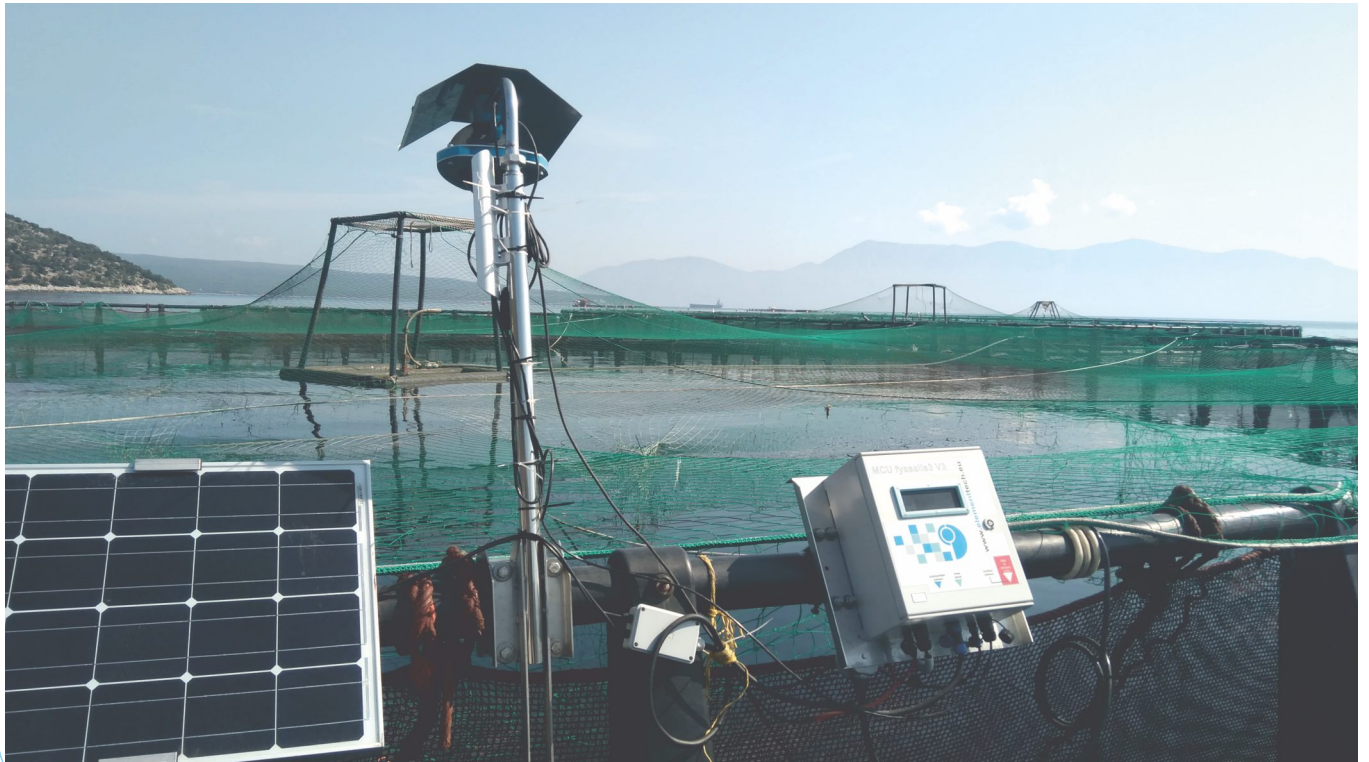

fish nutrition control system

FYSSALIS V4.5

system designed and powered by www.elelmenttech.eu

save up to 20% on feeding costs

- choose the best feeding strategies

- understand what is happening in your cage

- improve the feeding method

info:
sales@aquamanager.com
yiannisks@gmail.com

aquaManager

Short description

1. Cameras

One hangs out of the cage and at a height of about 2 meters

One installed at depths of up to 25 meters and observes the fish during the feeding as well as the feed that falls into the sea.

2. System Power Supply

100W solar panel+12V / 25Ah battery

3. Image Transmission System

Wi-Fi with Access Point and Modem

4. Support System

metal parts: INOX 316

5. Base Station

- Laptop with 15.6 inches
- Licensed software
- modem
- camera control program

● SURFACE CAMERA

● MODEM

● SOLAR PANEL

● MCU
MAIN CONTROL UNIT

● SUBMERSIBLE CAMERA

● CONTROL ROOM

Camera Technical Specification

Image Sensor 1/2.7" CMOS
Effective Pixels
1920(H) x 1080(V), 2 Megapixels
RAM/ROM 256M/128M
Electronic Shutter Speed 1/1s~1/300,000s
Scanning System Progressive
Minimum Illumination Color: 0.05Lux@F1.6; B/W: 0.005Lux@F1.6
Focal Length 2.7mm~11mm
Max. Aperture F1.6 ~ F2.8
Angle of View H: 112.5° ~ 30°
Optical Zoom 4x
Focus Control Auto/Manual
Close Focus Distance 100mm~1000mm