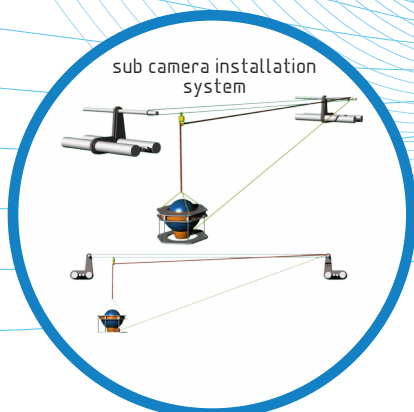

- improve the feeding method

info:
sales@aquamanager.com
yiannisks@gmail.com

aquaManager

Short description

1. Cameras

One hangs out of the cage and at a height of about 2 meters

One installed at depths of up to 25 meters and observes the fish during the feeding as well as the feed that falls into the sea.

2. System Power Supply

100W solar panel+12V / 25Ah battery

3. Image Transmission System

Wi-Fi with Access Point and Modem

4. Support System

metal parts: INOX 316

5. Base Station

- Laptop with 15.6 inches
- Licensed software
- modem
- camera control program

PTZ
Pan/ Tilt Range Pan: 0° ~ 355°; Tilt: 12° ~ 90°
Manual Control Speed Pan: 0.1° ~100° /s; Tilt: 0.1° ~60° /s
Preset Speed Pan: 100° /s; Tilt: 60° /s
Presets 300
Power up Action
Auto restore to previous PTZ and lens status after power failure
Idle Motion
Activate Preset/ Scan/ Tour/ Pattern if there is no Protocol DH-SD