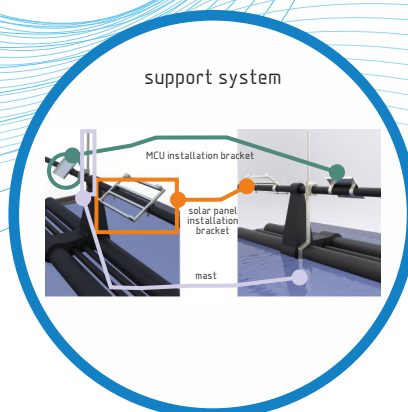

- improve the feeding method

info:
sales@aquamanager.com
yiannisks@gmail.com

aquaManager

Short description

1. Cameras

One hangs out of the cage and at a height of about 2 meters

One installed at depths of up to 25 meters and observes the fish during the feeding as well as the feed that falls into the sea.

2. System Power Supply

100W solar panel+12V / 25Ah battery

3. Image Transmission System

Wi-Fi with Access Point and Modem

4. Support System

metal parts: INOX 316

5. Base Station

- Laptop with 15.6 inches
- Licensed software
- modem
- camera control program

PTZ
Pan/ Tilt Range Pan: 0° ~ 355°; Tilt: 12° ~ 90°
Manual Control Speed Pan: 0.1° ~100° /s; Tilt: 0.1° ~60° /s
Preset Speed Pan: 100° /s; Tilt: 60° /s
Presets 300
Power up Action
Auto restore to previous PTZ and lens status after power failure
Idle Motion
Activate Preset/ Scan/ Tour/ Pattern if there is no Protocol DH-SD