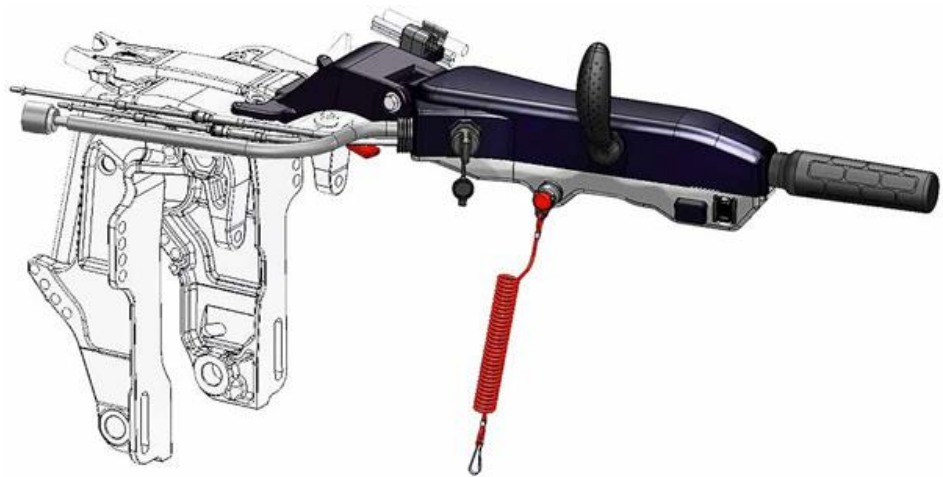

Multi Function Tiller Handles

The multi function tiller handle can be fitted to the following engines. This gives you outboard electric start and power trim, without the need for remote control steering function.

3NVQ63000-3 Multi Function Tiller Handle Kit (For MFS25/30C) -£586.45

3KYQ63000-3 Multi Function Tiller Handle Kit (For MFS40/50A)- £1069.78

All prices include VAT