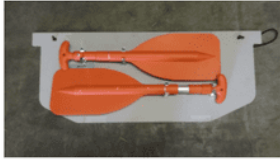

Rigiflex Transom Pad Fits
New Matic 360 / Cap 360

Rigiflex Galvanised Transom Plate

Rigiflex Galvanised
Transom Plate Fits New
Matic / Cap 360

Rigiflex Bow Locker

Rigiflex Bow Locker Fits
New Matic 360 / Cap 360

Rigiflex 360 Cover

Rigiflex Cover Fits New
Matic 360 / Cap 360

Rigiflex 2 Metre Oars (Pair)

**Rigiflex Telescopic
Paddles & Retaining Clips**

**Rigiflex 2.4 Metre Oars
(Pair)**

**Rigiflex Round Deck
Hatch**

Rigiflex Round Deck
Hatch Fits All Models

**Rigiflex 27mm External
Hull Drain Bung**

Rigiflex External Hull Drain
Bung Fits All Models

**Rigiflex 23mm Internal
Adjustable Expanding**

Rigiflex Newmatic 360
Internal Adjustable
Expanding Lever Bung