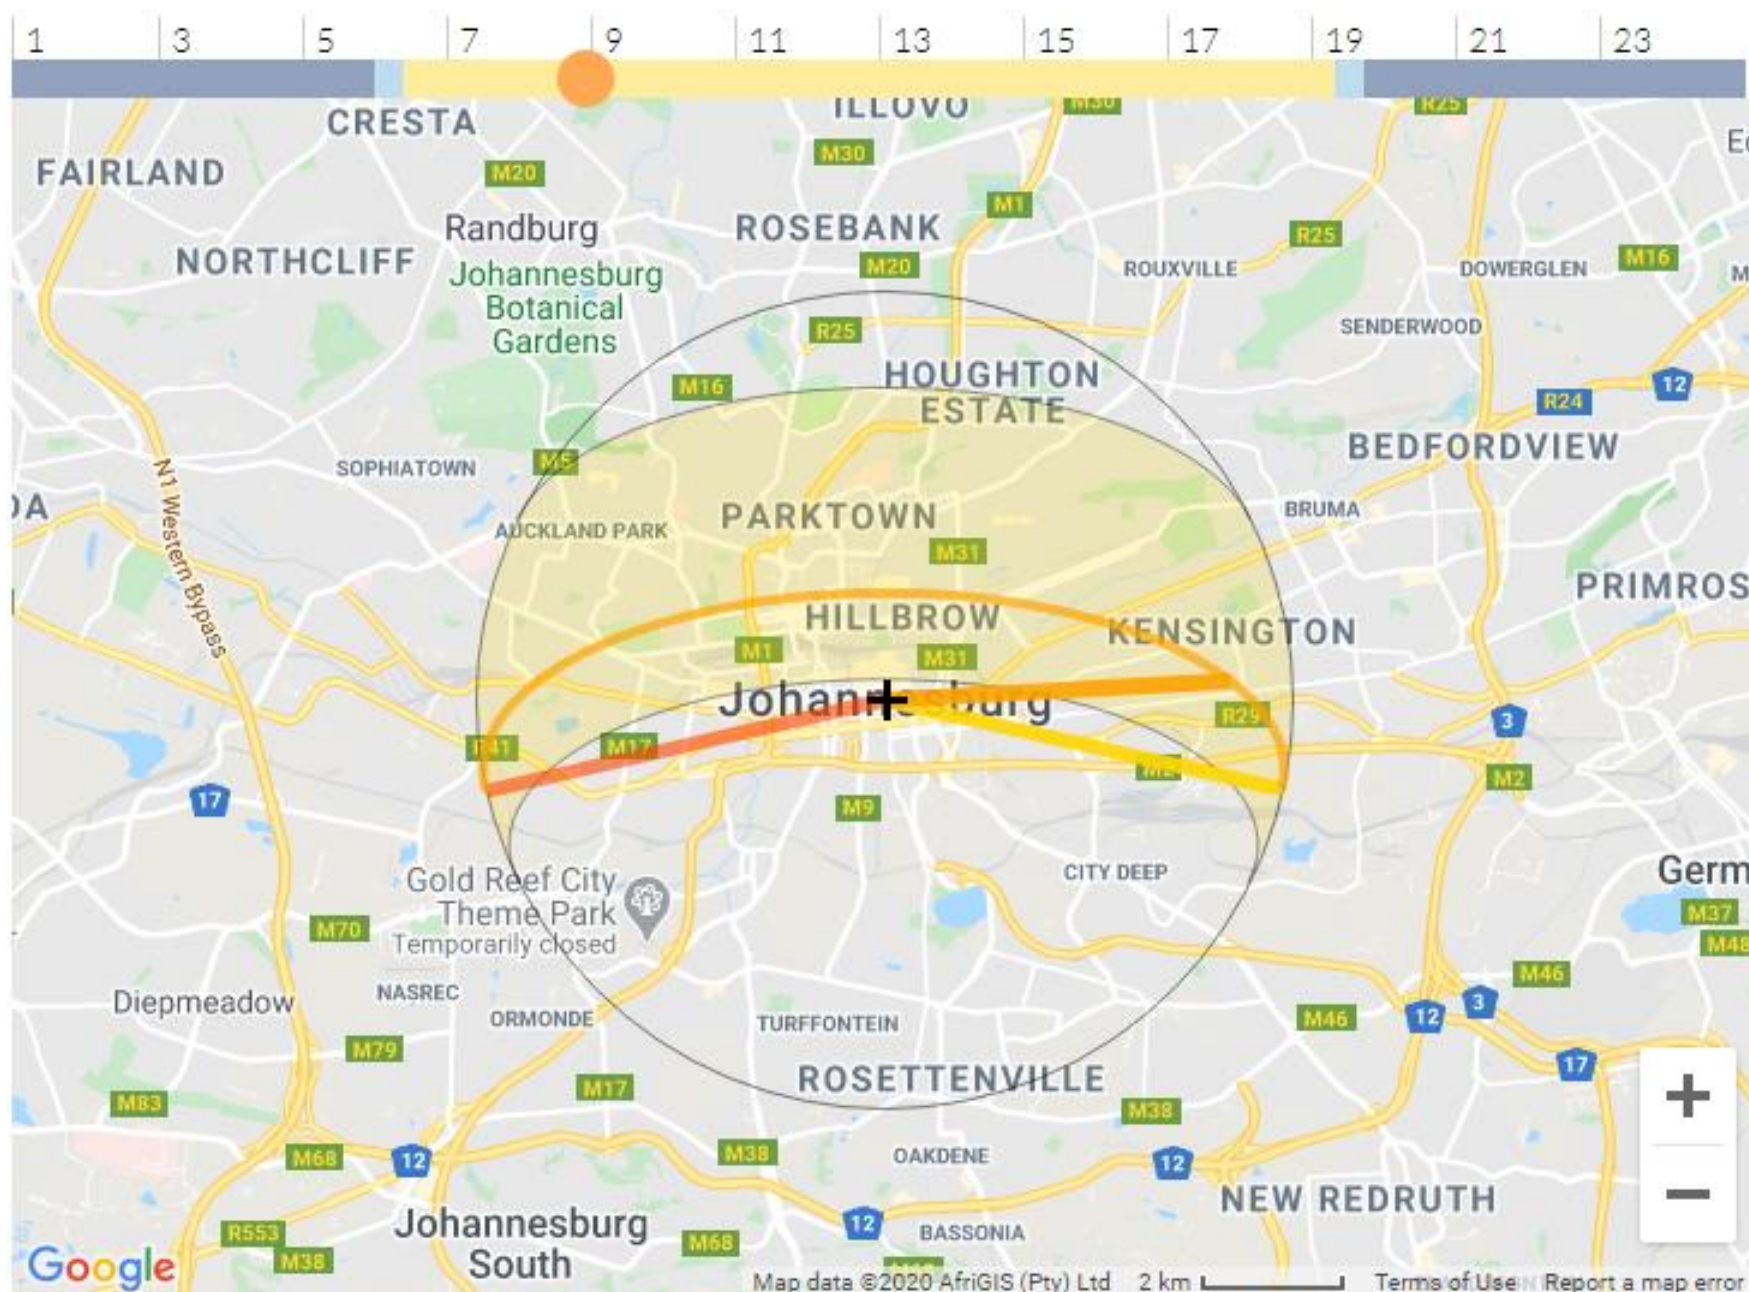

Bold Independent Power

Tel 084 893 2718

Cell 083 481 2705

boldip88@gmail.com

Manzella Park

43 Marcia Street (Corner Queen Street)

Bruma, Cyrildene, 2198

Direction The Sun Follows