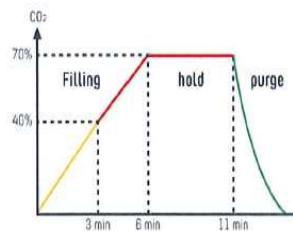

Lighting display control

Touchscreen control panel

Easy cleaning
Protocols memorization

Stainless steel
modules

Door electronic safety
lock

Compatible with any cages

Compatible with all brands
of inlet nozzle.