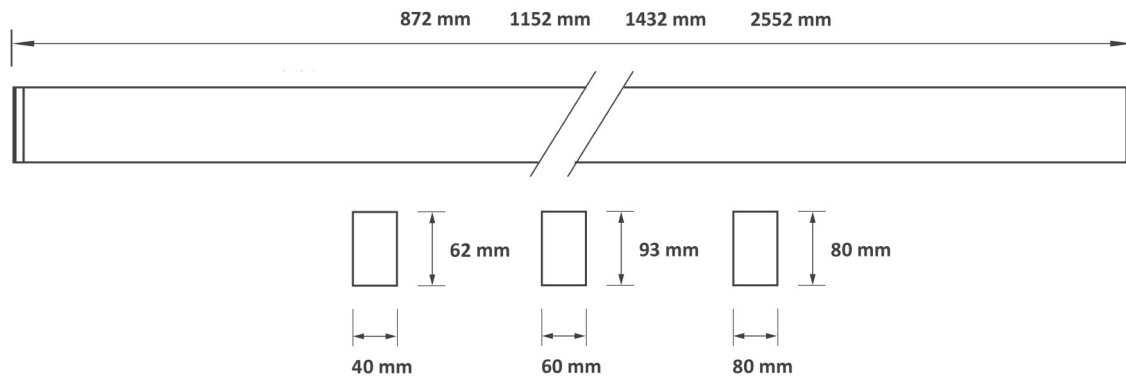

Low Output Performance

Product Code	Output	Colour	Wattage	Efficacy
Athena 2500mm				
ATH L25 LED34	3366	840	27.3	123.3
ATH L25 LED46	4559	840	38.8	117.5
ATH L25 LED58	5785	840	49.2	117.6

Medium Output Performance

Product Code	Output	Colour	Wattage	Efficacy
Athena 2500mm				
ATH L25 LED71	7072	840	54.3	130.2
ATH L25 LED98	9704	840	77.2	125.6
ATH L25 LED121	12006	840	98.1	122.4

Body & End Cap Colours

Accessories

Dimensions

	ATH L8			ATH L12			ATH L15			ATH L25		
Length	872	872	872	1152	1152	1152	1432	1432	1432	2552	2552	2552
Width (mm)	40	60	80	40	60	80	40	60	80	40	60	80
Height (mm)	62	93	80	62	93	80	62	93	80	62	93	80
Weight (kg)	1.31	1.96	2.61	1.73	2.6	3.47	2.15	3.23	4.31	3.84	5.76	7.68

Notes

Athena recessed only available in 60 & 80mm body sizes. *Athena Blade 40mm only available with Medium Output LED's.