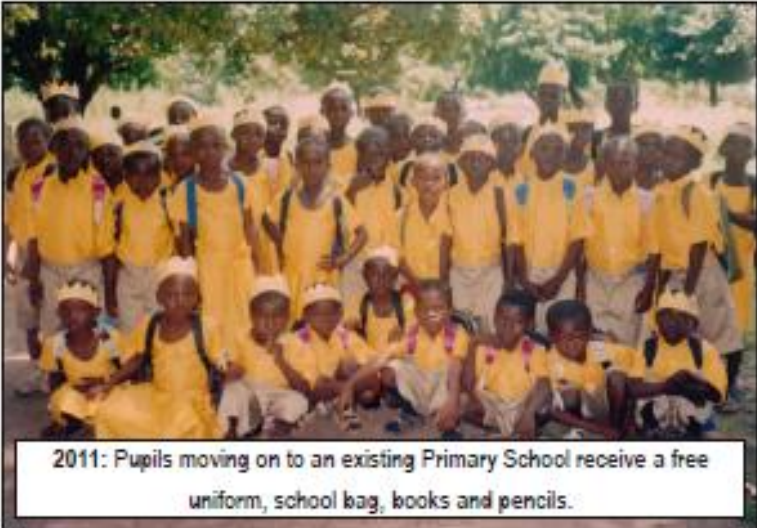

# The Journey So Far

2004: Kaleo Baptist Church destroyed in a storm.

2005: Machinery sent from UK finally arrives and a building team trained.

2006: Building team and volunteers build a Sunday School then start digging the foundations for the new church building.

2007: Whilst building work continued, we bought and produced educational resources to be shipped to Ghana.

2008: The new Kaleo Baptist Church building is completed.

2009: First intake of 40 children admitted into Kindergarten 1. Sunday School used as classroom. 1 qualified teacher and 1 assistant employed.

2010: Another 40 children admitted into Kindergarten. Two more teaching assistants employed. A nourishing lunch for all every day.

2011: Pupils moving on to an existing Primary School receive a free uniform, school bag, books and pencils.