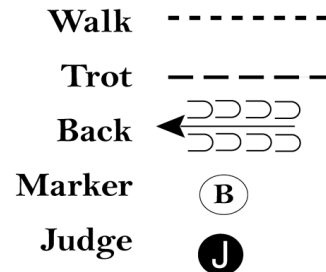

2025 FL FEATHERED HORSE CLASSIC

All Showmanship

w w w . H o r s e S h o w P a t t e r n s . c o m

w w w . H o r s e S h o w P a t t e r n s . c o m

Be ready at A.

1. Trot from A to B.
2. At B, walk to judge.
3. Stop and set up for inspection.
4. When dismissed, turn 90 degrees and trot away from judge.
5. Follow the instructions of your ring steward.

Pattern Provided by:
JUDGES

2025 FL FEATHERED HORSE CLASSIC

Ranch Riding ((WJ-Jog for Lope, Ex Jog for Ex Lope))

www.HorseShowPatterns.com

www.HorseShowPatterns.com

1. Walk
2. Trot
3. Trot logs
4. Side pass right
5. 1 1/2 turns right
6. Extended lope (right lead)
7. Lope right lead
8. Extended trot
9. Lope left lead
10. Walk
11. Trot
12. Stop and back