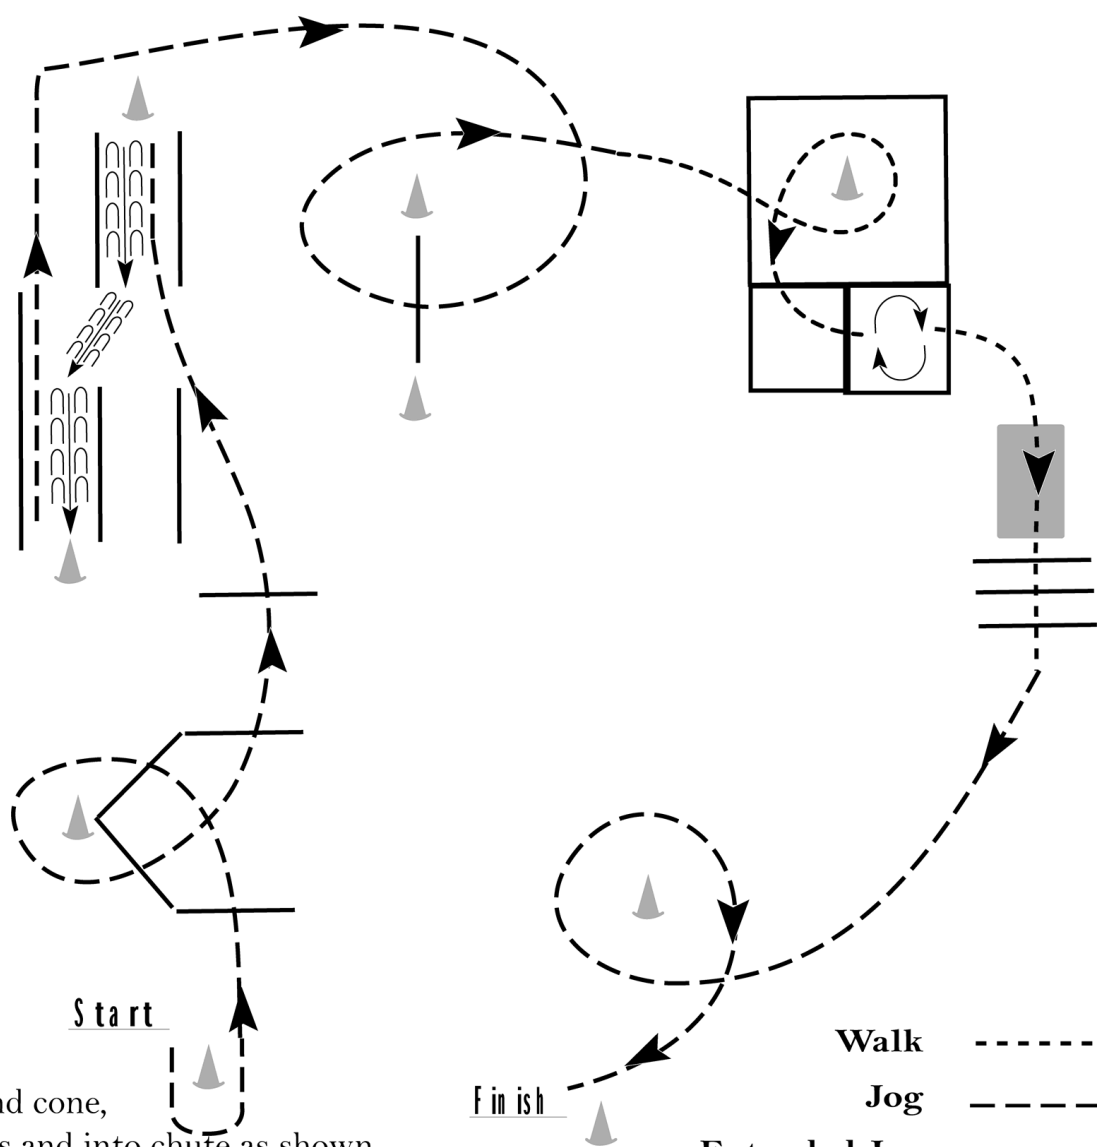

Pattern Provided by:
JUDGES

2025 FL FEATHERED HORSE CLASSIC

All WJL Trail

w w w . H o r s e S h o w P a t t e r n s . c o m

w w w . H o r s e S h o w P a t t e r n s . c o m

1. Work gate with right hand.
2. Jog over poles and into chute as shown.
3. Back thru chute.
4. Lope on the right lead over pole.
5. Walk into box, around cone, and into box.
6. Turn 360 degrees to the right and walk out.
7. Walk over bridge and over poles.
8. Lope on the right lead around cone as shown to finish.

Walk	-----
Jog	- - - - -
Extended Jog	- - - - -
Lope	—————
Leg Yield	
Lead Change	———/———
Back	←←←←←
Marker	(B)
Sidepass	←-----→

Pattern Provided by:
JUDGES

[T/1-25]

2025 FL FEATHERED HORSE CLASSIC

All WJ Trail

www.HorseShowPatterns.com

www.HorseShowPatterns.com

1. Jog around cone, over poles and into chute as shown.
2. Back thru chute.
3. Jog over pole.
4. Walk into box, around cone, and into box.
5. Turn 360 degrees to the right and walk out.
6. Walk over bridge and over poles.
7. Jog around cone as shown to finish.