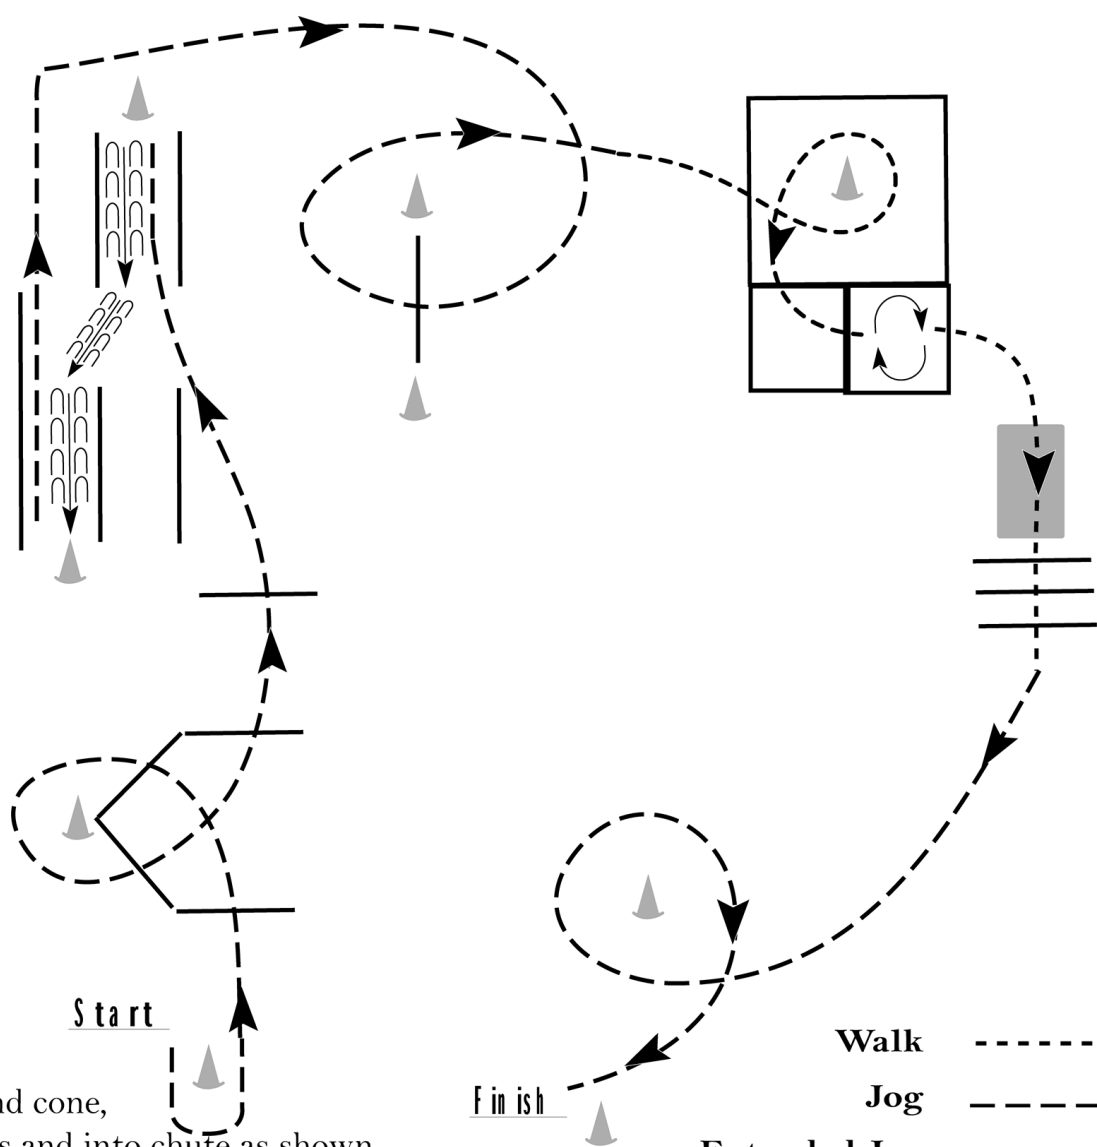

www.HorseShowPatterns.com

Be ready at A.

1. Posting trot to center of pattern.
2. Break to a walk and walk a small half circle.
3. Sitting trot to B.
4. Posting trot on the left diagonal to center of pattern. Change diagonals and continue posting trot in a half circle.
5. Continue the trot to exit.

www.HorseShowPatterns.com

www.HorseShowPatterns.com

1. Jog around cone, over poles and into chute as shown.
2. Back thru chute.
3. Jog over pole.
4. Walk into box, around cone, and into box.
5. Turn 360 degrees to the right and walk out.
6. Walk over bridge and over poles.
7. Jog around cone as shown to finish.

Walk	-----
Jog	- - - - -
Extended Jog	-----
Lope	—————
Leg Yield	
Lead Change	— / —
Back	← ← ← ← ←
Marker	(B)
Sidepass	← — — — — →

Pattern Provided by:
JUDGES

[TWT-25]

2025 FL FEATHERED HORSE CLASSIC

All In Hand Trail