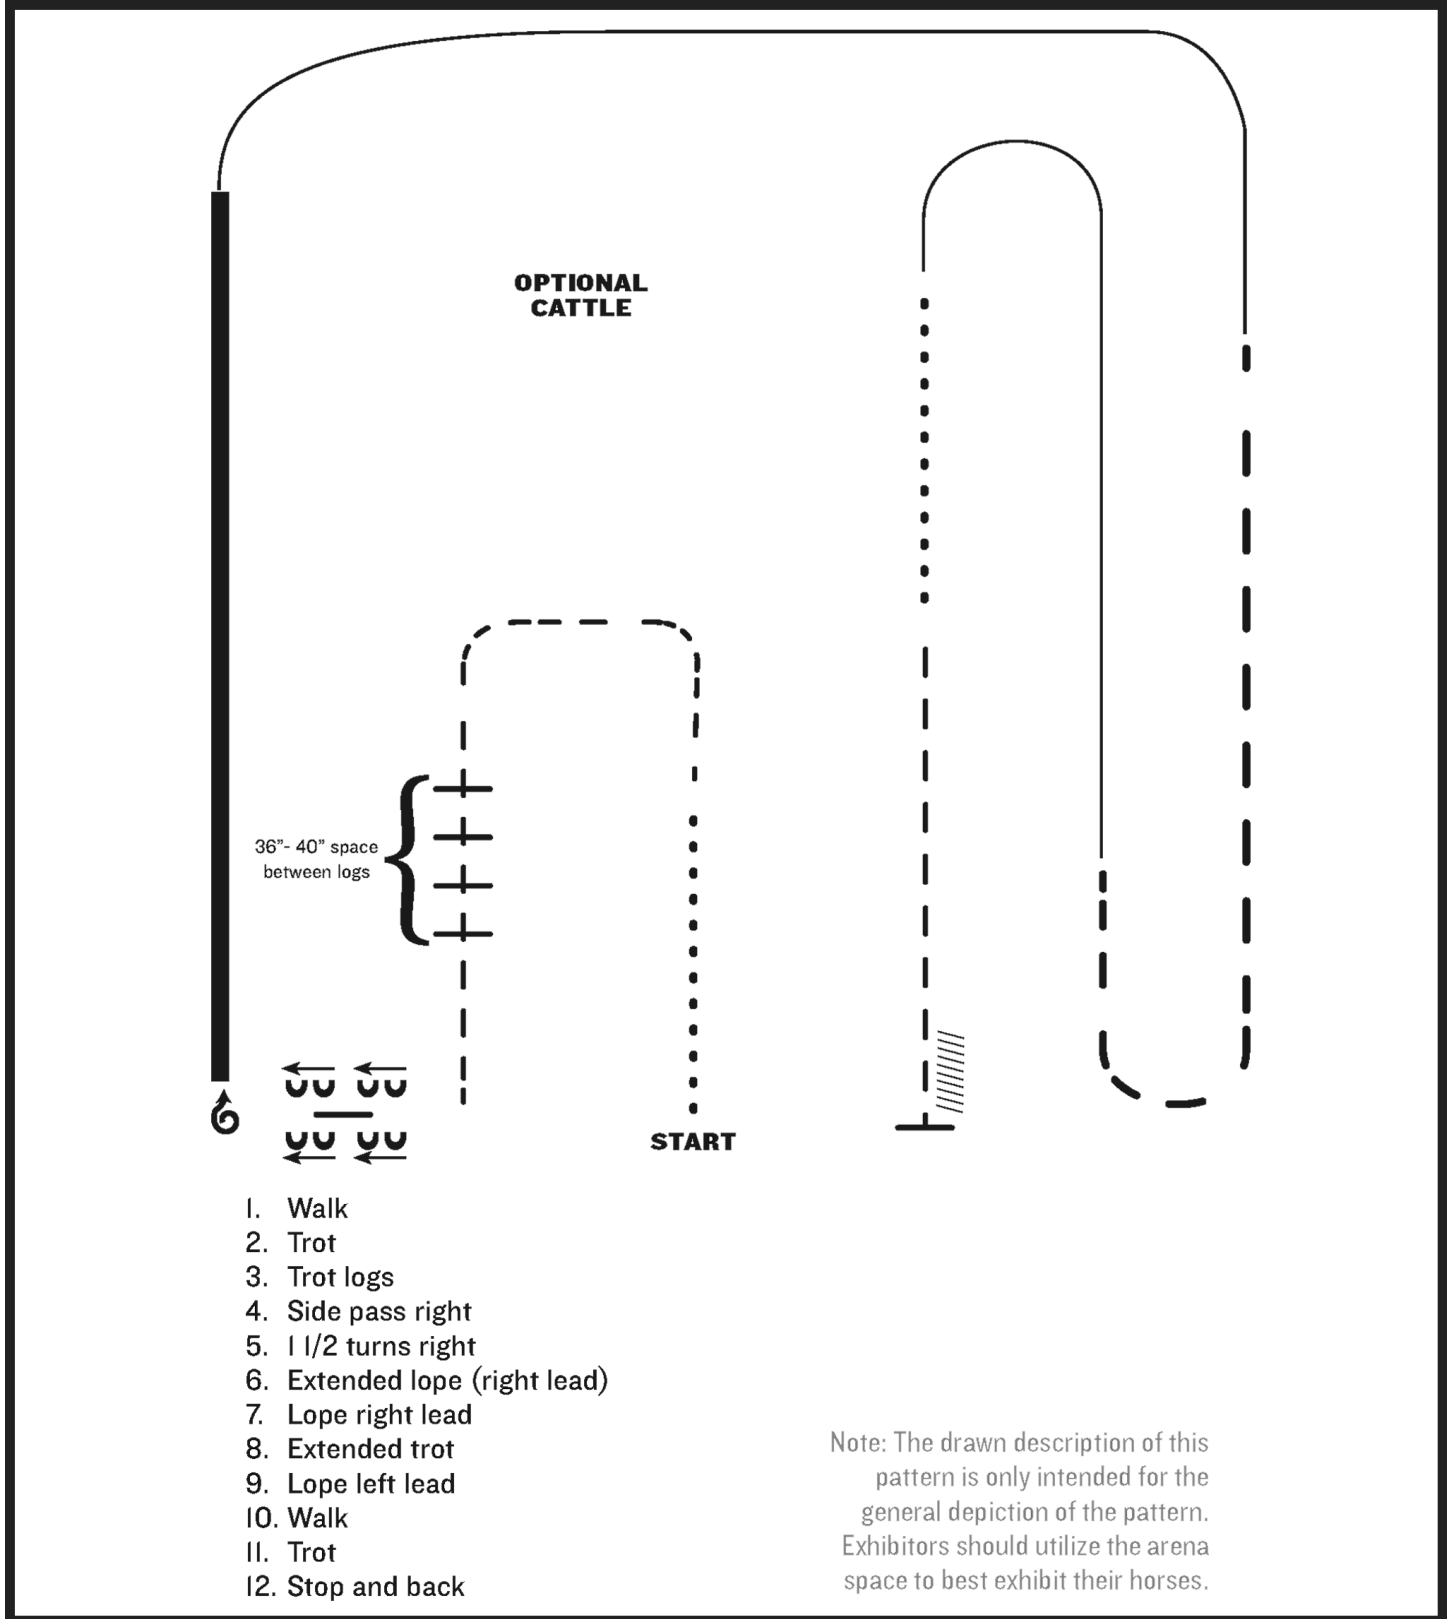

2025 FL FEATHERED HORSE CLASSIC

Ranch Riding ((WJ-Jog for Lope, Ex Jog for Ex Lope))

www.HorseShowPatterns.com

www.HorseShowPatterns.com

1. Walk
2. Trot
3. Trot logs
4. Side pass right
5. 1 1/2 turns right
6. Extended lope (right lead)
7. Lope right lead
8. Extended trot
9. Lope left lead
10. Walk
11. Trot
12. Stop and back

Note: The drawn description of this pattern is only intended for the general depiction of the pattern. Exhibitors should utilize the arena space to best exhibit their horses.

[RR/AQHA-12]