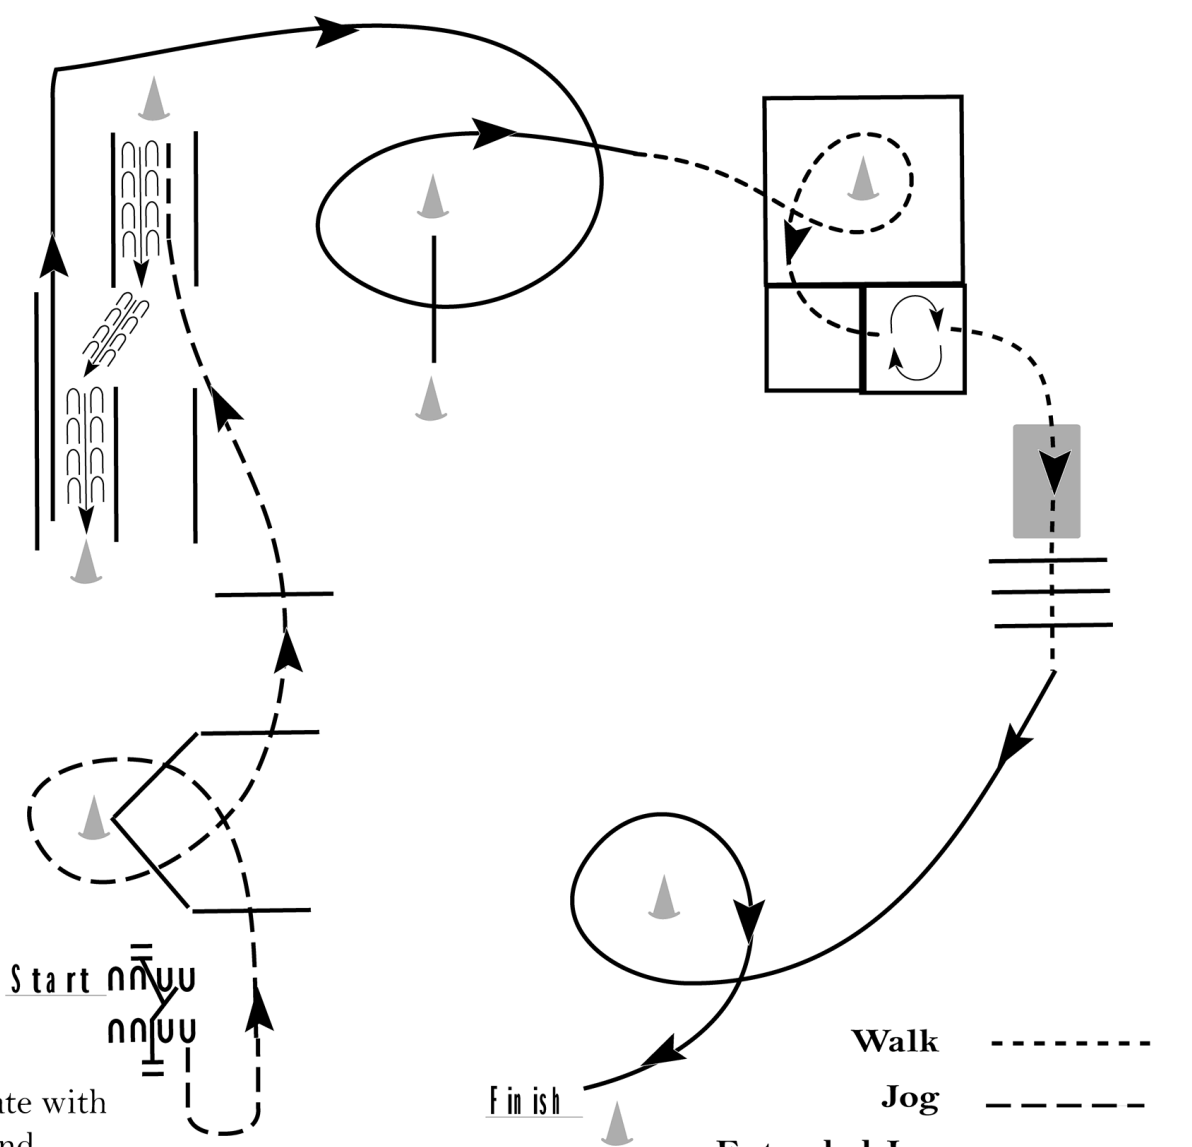

1. Posting trot to center of pattern.
2. Break to a walk and walk a small half circle.
3. Canter on the right lead to B.
4. Posting trot on the left diagonal to center of pattern. Change diagonals and continue posting trot in a half circle.
5. Left lead canter to exit.

Follow the instructions of your ring steward.

Walk	-----
Trot	- - - - -
Extended Trot	-----
Canter	—————
Leg Yield	
Lead Change	↙ ↘
Back	← ← ← ← ←
Marker	⊙
Sidepass	← - - - - →
Hand Gallop	—————

[HSE/1-73]

Pattern Provided by:
JUDGES

2025 FL FEATHERED HORSE CLASSIC

All WJL Trail

w w w . H o r s e S h o w P a t t e r n s . c o m

w w w . H o r s e S h o w P a t t e r n s . c o m

1. Work gate with right hand.
2. Jog over poles and into chute as shown.
3. Back thru chute.
4. Lope on the right lead over pole.
5. Walk into box, around cone, and into box.
6. Turn 360 degrees to the right and walk out.
7. Walk over bridge and over poles.
8. Lope on the right lead around cone as shown to finish.