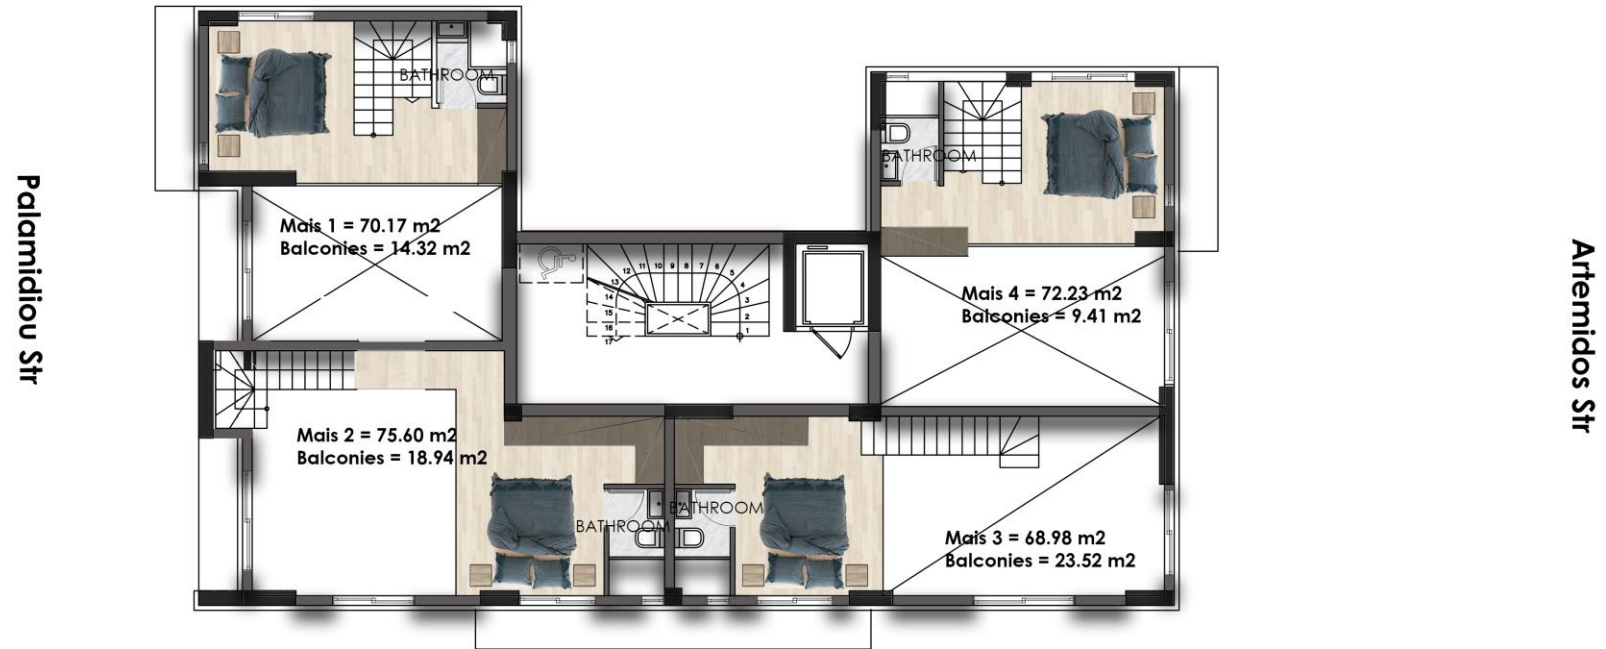

Palamidiou Str

Artemidos Str

Cheimarras Str

Second Floor