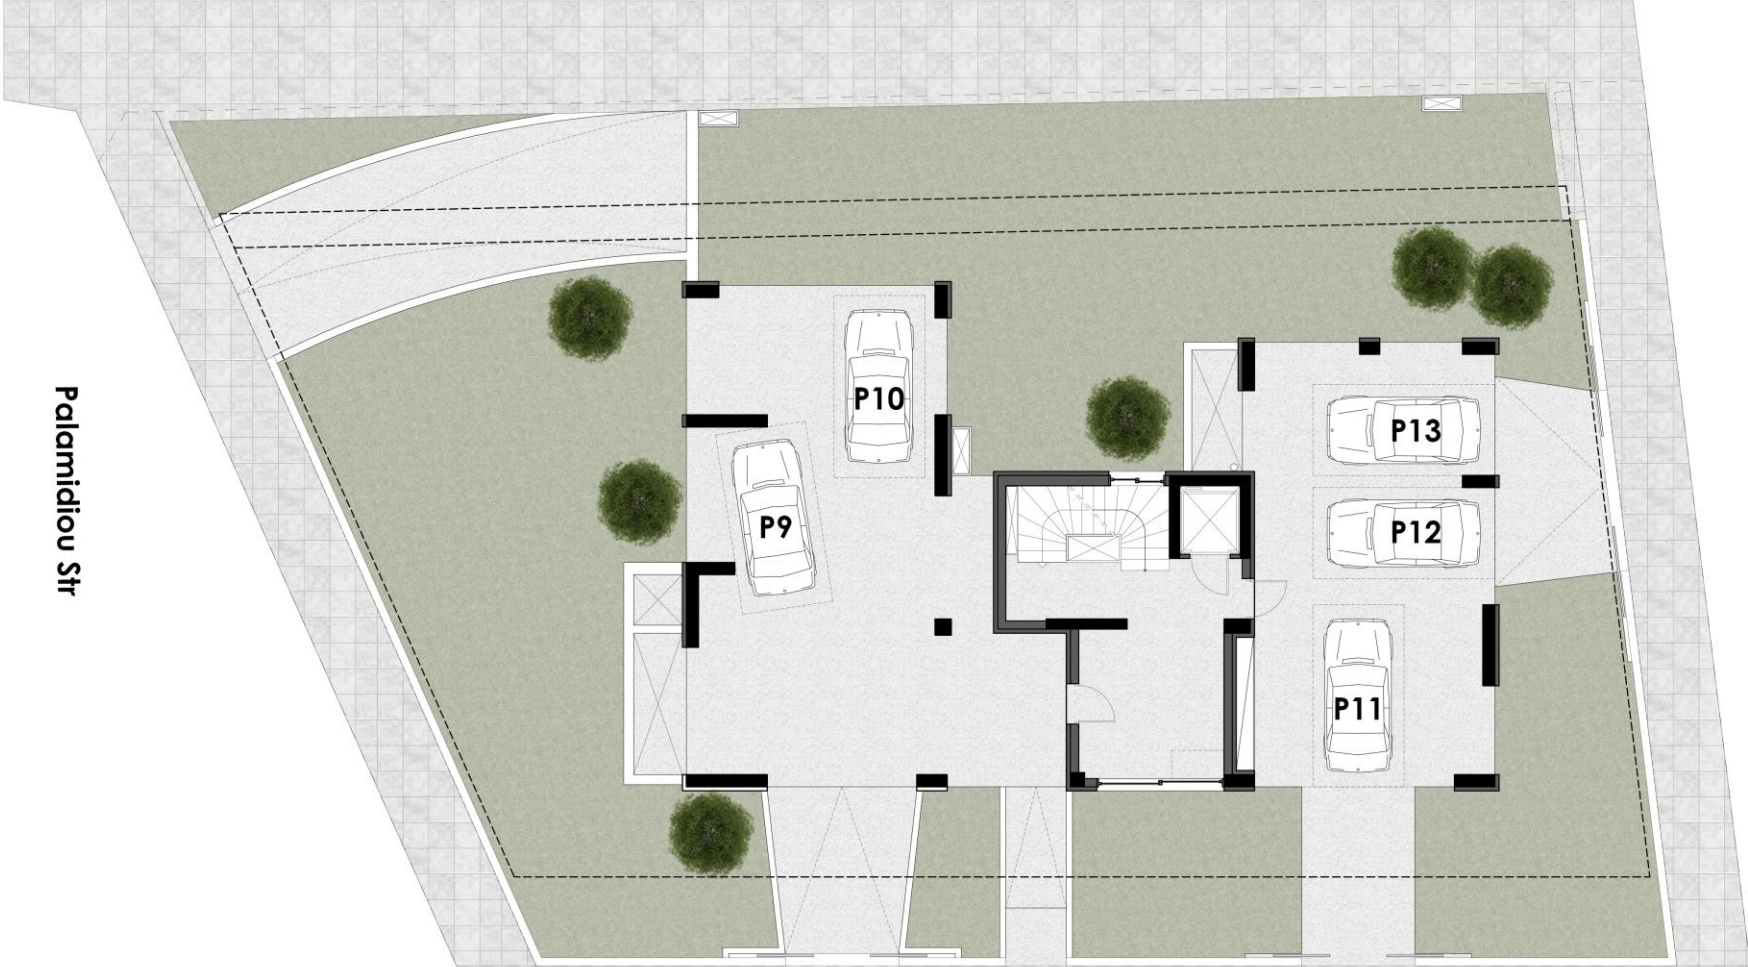

Palamidou Str

Artemidos Str

Cheimarras Str

Groundfloor

CHEIMARRAS & PALAMIDIOU & ARTEMIDOS

Cheimarras Str

First Floor

Palamidiou Str

- 1. SHOP AREA, 78m
- 2. SHOP AREA, 410m
- 3. SEASIDE, 680m
- 4. TRAM STATION, 690m
- 5. TRAM STATION, 685m

Properties in Greece

Aegean Sea