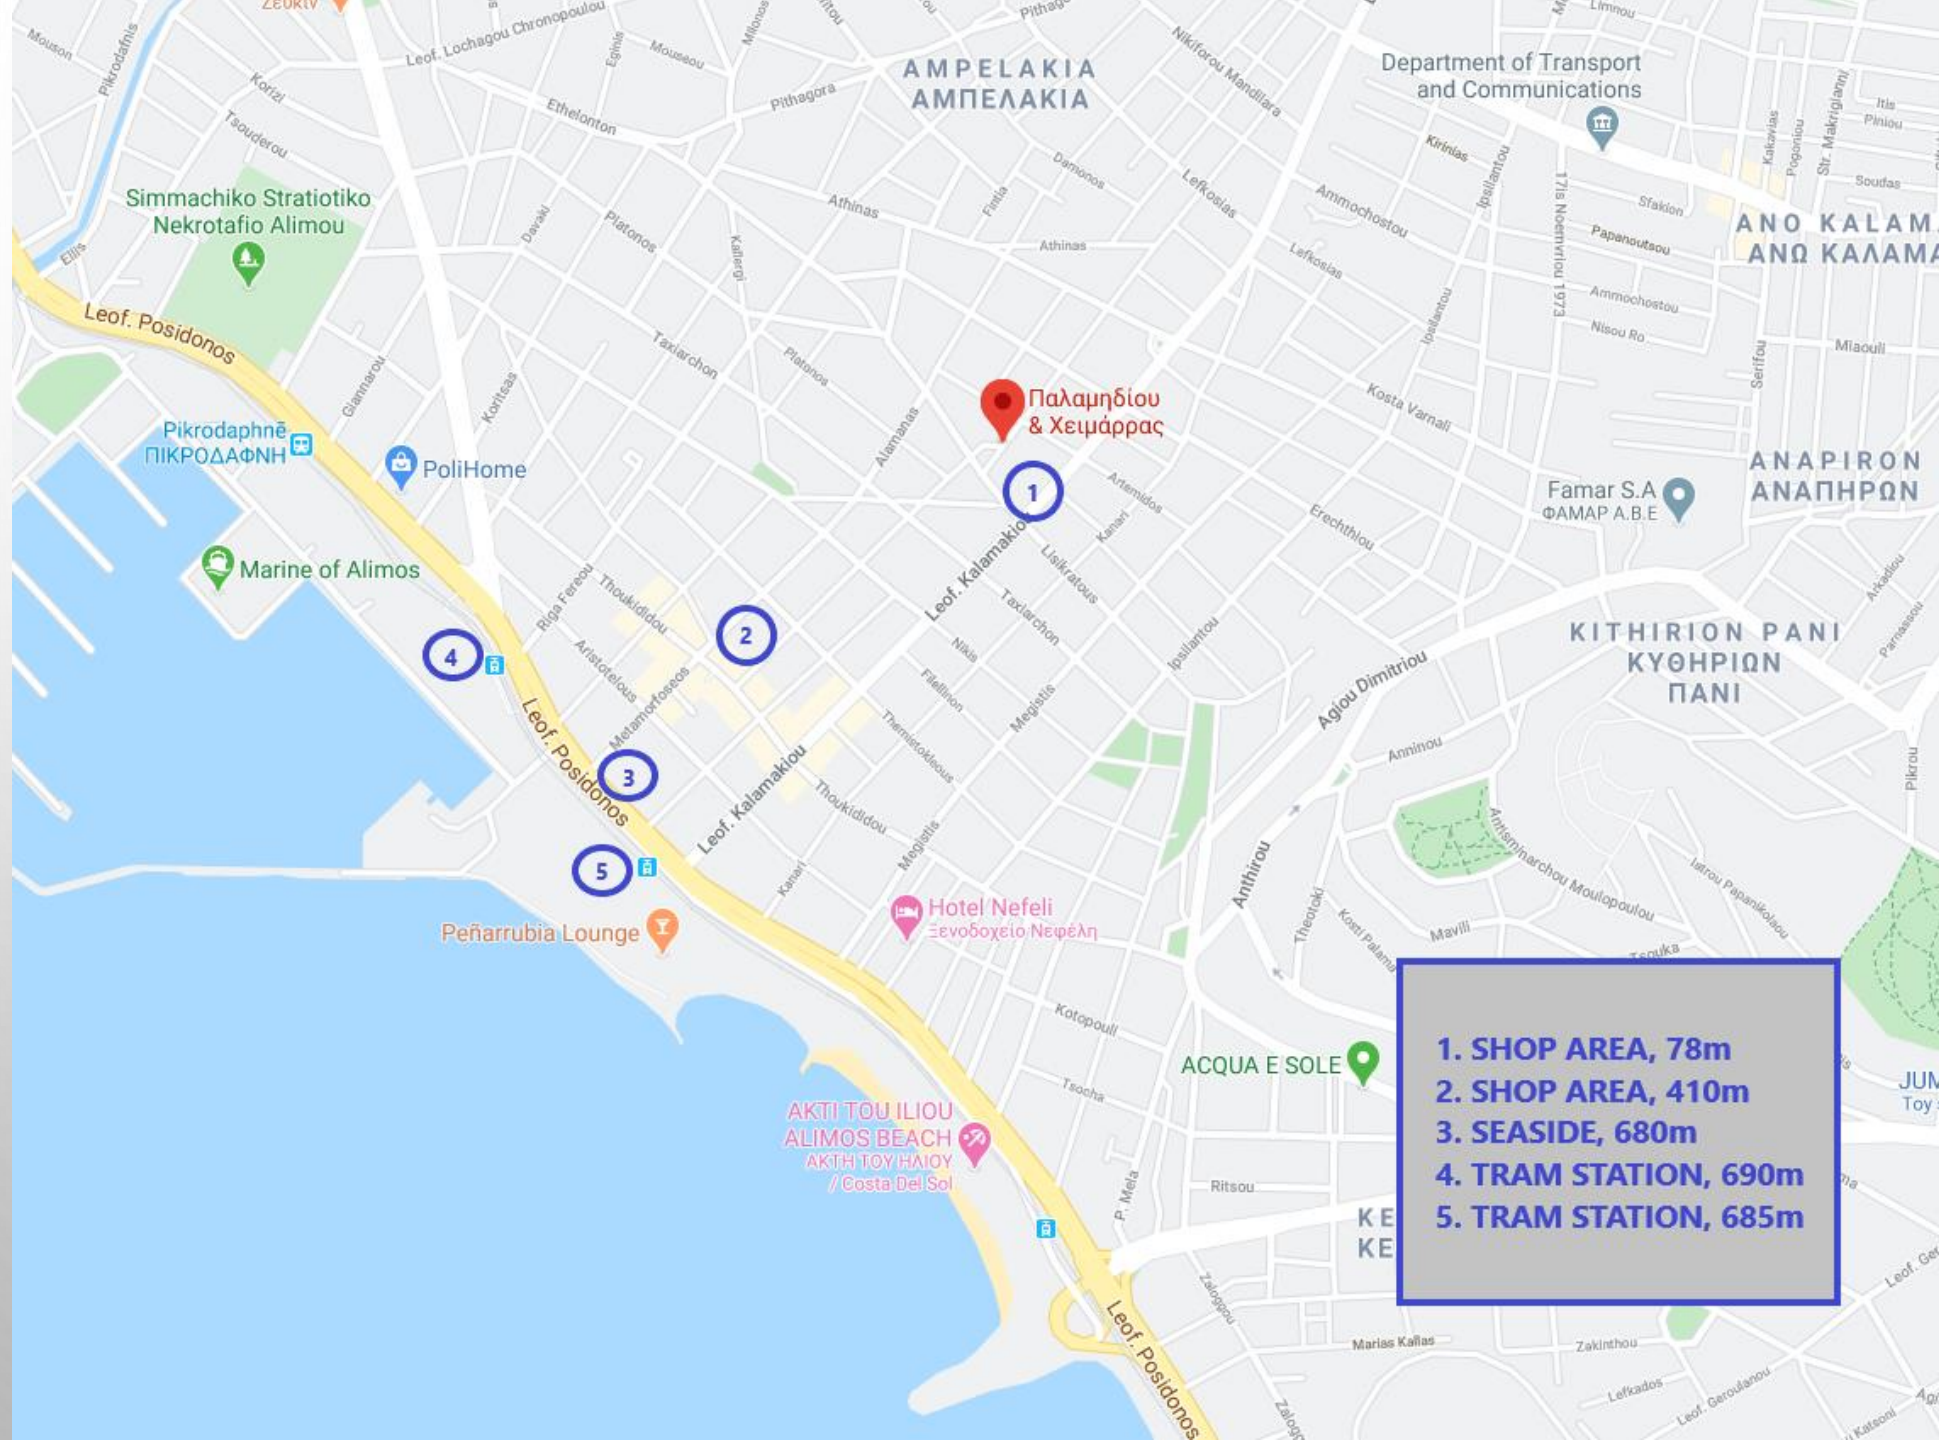

- 1. SHOP AREA, 78m
- 2. SHOP AREA, 410m
- 3. SEASIDE, 680m
- 4. TRAM STATION, 690m
- 5. TRAM STATION, 685m

Properties in Greece

Aegean Sea