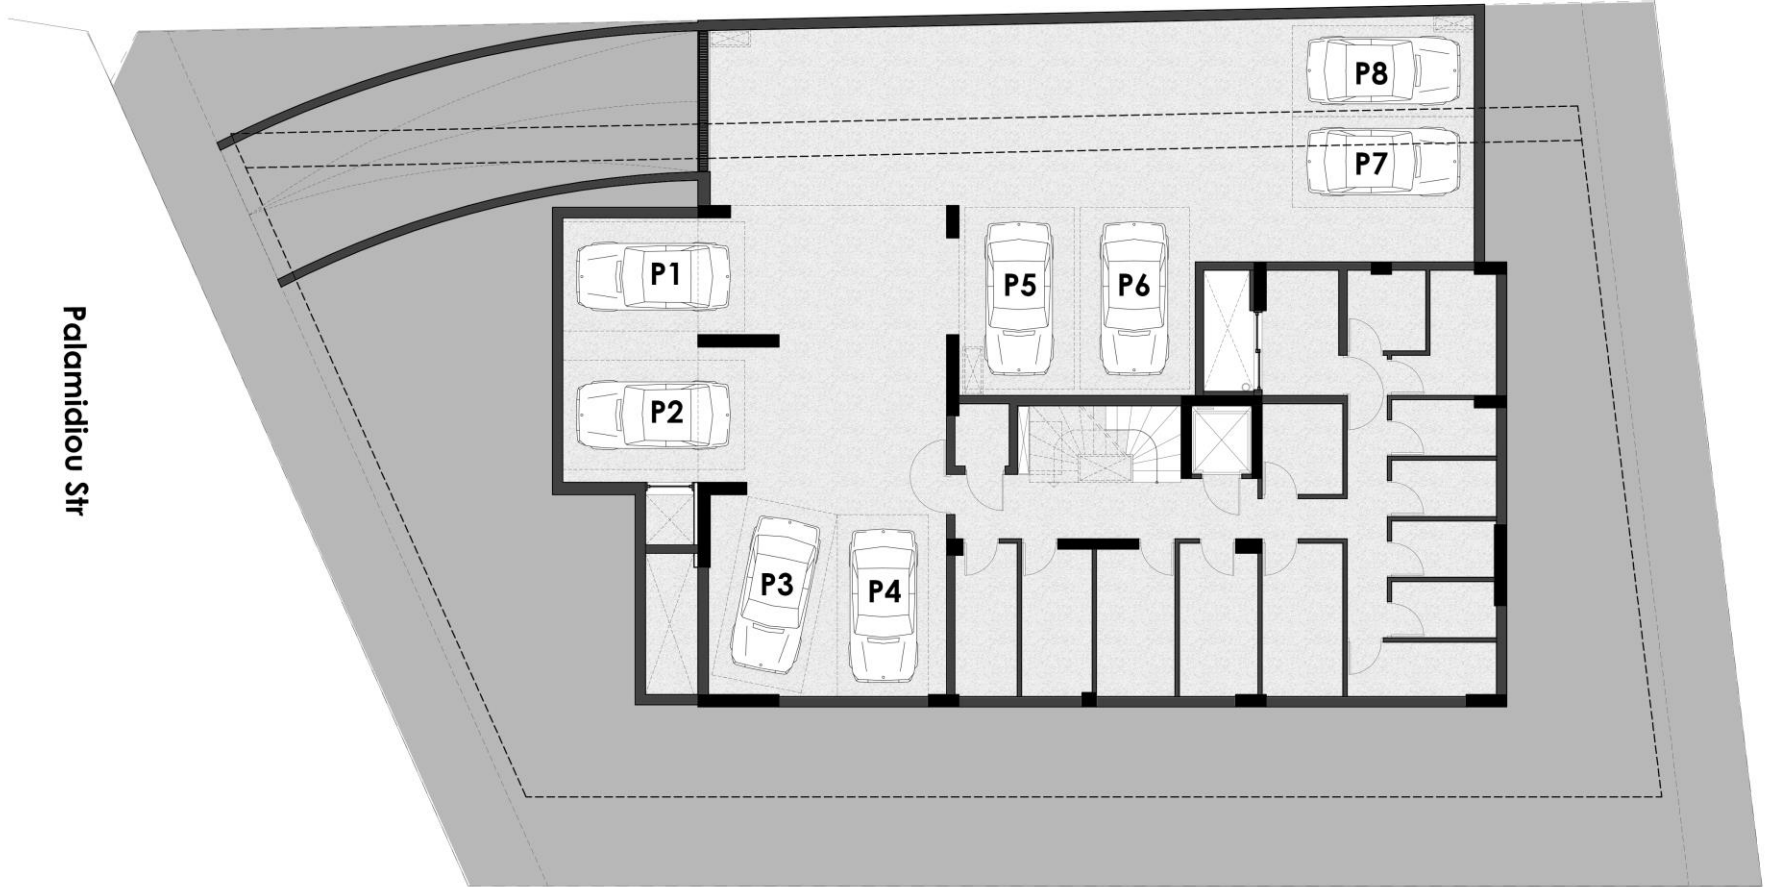

CHEIMARRAS & PALAMIDIOU & ARTEMIDOS

Palamidou Str

Artemidos Str

Cheimarras Str

Basement