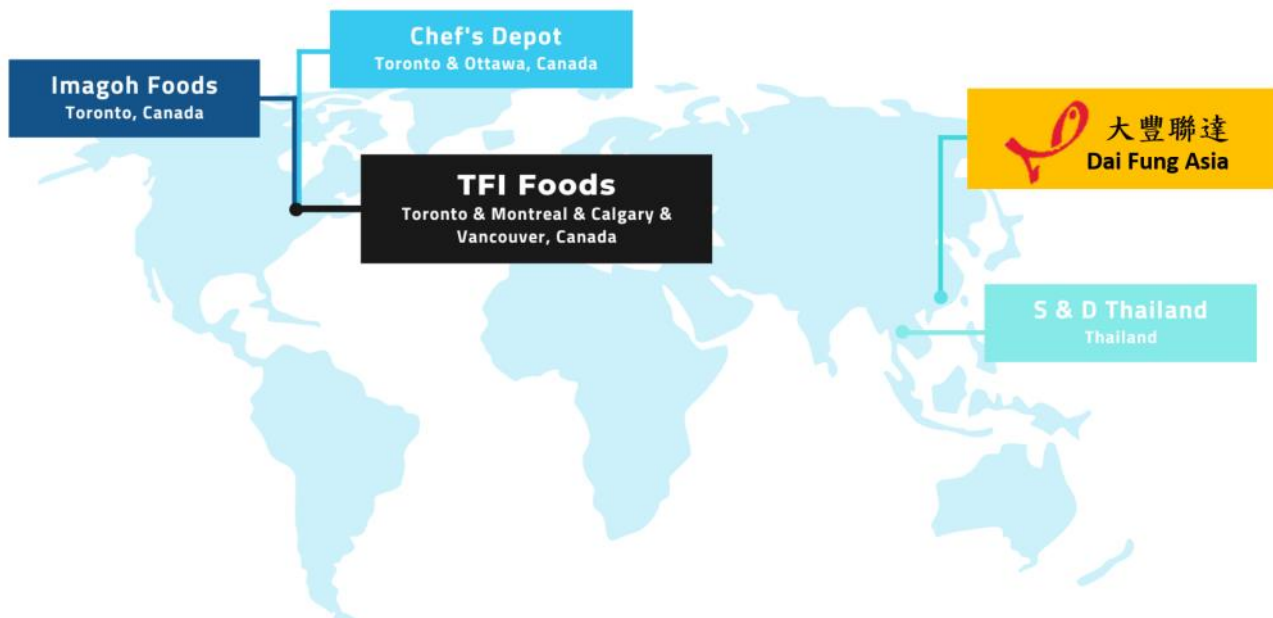

公司簡介 INTRODUCTION

查詢及訂購熱線 ENQUIRY & ORDER TELEPHONE HOTLINE: TEL (852) 2790 5518

Incorporated in 1977, TFI Foods has developed into one of the leading seafood and grocery importers in North America. We have used our expertise to build a vast one-stop network of trusted suppliers, processors and business partners globally to bring in a wide range of seafood, Japanese, Chinese and other Asian specialty products with competitive prices to our customers.

Dai Fung Asia Co Ltd, headquartered in Toronto, along with our branches in Vancouver, Calgary and Montreal, we have established processing facility with HACCP approved in oversea. TFI Foods is committed to adopt a high standard on food safety, in order to offer best quality seafood and specialty products to our food services customers and consumers.

大豐國際創立於1977年，至今已發展為北美洲首屈一指的海鮮及食品進口商。憑藉豐富的經驗和專業知識，與全球海鮮供應商、食品加工商及合作夥伴建立龐大的一站式食品進口及銷售網絡，為客戶引入多元化及價廉物美的海鮮產品、日式美食、中式食品及其他亞洲精選產品。

大豐聯達有限公司 總部設於多倫多，並在溫哥華、卡加利和滿地可設有分公司。海外亦自設食品加工處理設施，均獲得HACCP認可，並承諾以嚴謹的標準確保食品安全，致力為餐飲業客戶和大眾提供優質的海鮮產品及各地的特色美食。