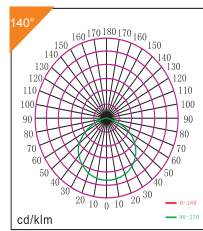

DISTRIBUTION PATTERNS

Hazardous Location LED Imports

www.bpolighting.com

14655 Champion Forest Dr. #1802 • Houston, Texas 77069 • (832) 977-1536