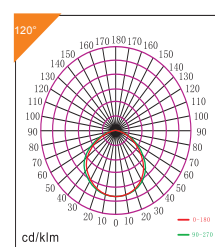

DISTRIBUTION PATTERNS

Hazardous Location LED Imports

www.bpolighting.com

14655 Champion Forest Dr. #1802 • Houston, Texas 77069 • (832) 977-1536