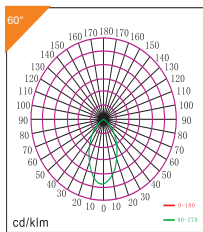

DISTRIBUTION PATTERNS

Hazardous Location LED Imports

www.bpolighting.com

14655 Champion Forest Dr. #1802 • Houston, Texas 77069 • (832) 977-1536