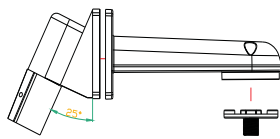

25° Pole Stanchion