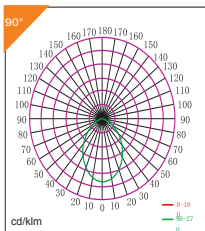

DISTRIBUTION PATTERNS

Hazardous Location LED Imports

www.bpolighting.com

14655 Champion Forest Dr. #1802 • Houston, Texas 77069 • (832) 977-1536