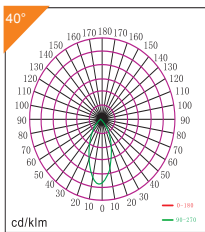

DISTRIBUTION PATTERNS

Hazardous Location LED Imports

www.bpolighting.com

14655 Champion Forest Dr. #1802 • Houston, Texas 77069 • (832) 977-1536