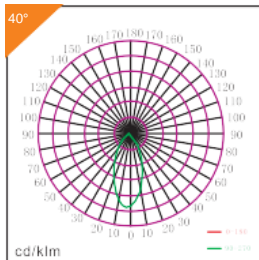

25° Pole Stanchion

Pole Stanchion

Wall Arm

DISTRIBUTION PATTERNS

Hazardous Location LED Imports

www.bpolighting.com

14655 Champion Forest Dr. #1802 • Houston, Texas 77069 • (832) 977-1536