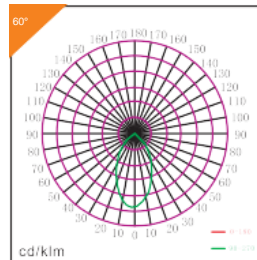

25° Pole Stanchion

Pole Stanchion

Wall Arm

DISTRIBUTION PATTERNS

Hazardous Location LED Imports

www.bpolighting.com

14655 Champion Forest Dr. #1802 • Houston, Texas 77069 • (832) 977-1536