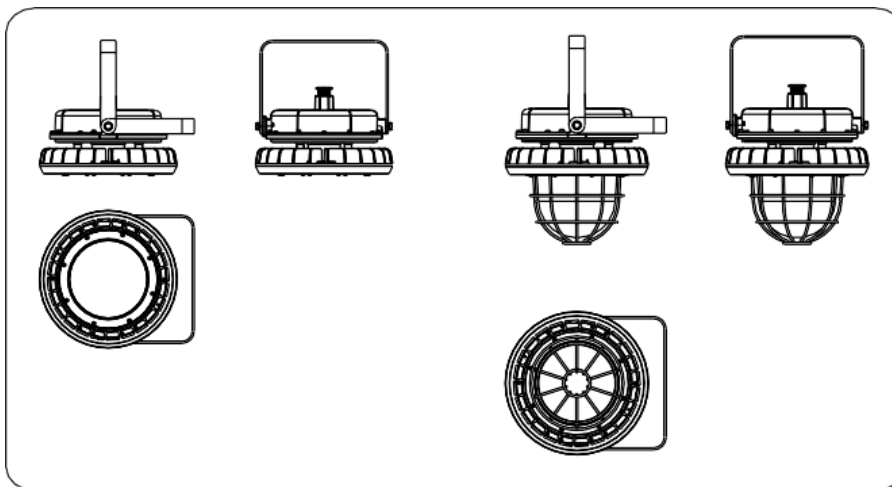

OPTIONS:

- Various Distribution Patterns (120° Standard)
- 480V (120-277v Standard)

Hazardous Location LED Imports

www.bpolighting.com

14655 Champion Forest Dr. #1802 • Houston, Texas 77069 • (832) 977-1536