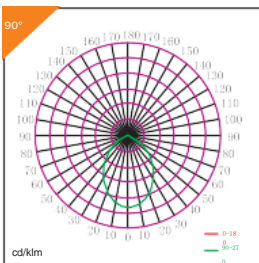

25° Pole Stanchion

Pole Stanchion

Wall Arm

DISTRIBUTION PATTERNS

Hazardous Location LED Imports

www.bpolighting.com

14655 Champion Forest Dr. #1802 • Houston, Texas 77069 • (832) 977-1536