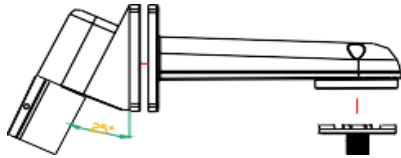

HLL-R SERIES

ORDERING INFORMATION

SERIES/LENGTH

HLL-R

SERIES
HLL-R

LED WATTAGE

***

LED WATTAGE
40 = 40W (5,600 LUMENS)
60 = 60W (8,400 LUMENS)
80 = 80W (11,200 LUMENS)
100 = 100W (14,000 LUMENS)
150 = 150W (21,000 LUMENS)
200 = 200W (28,000 LUMENS)

VOLTAGE

U

VOLTAGE
U = 120-277V (50/60 HZ)
480 = 200-480V

OPTIONS

OPTIONS
40 = 40° DISTRIBUTION
60 = 60° DISTRIBUTION
90 = 90° DISTRIBUTION
(120° STANDARD)
40K = 4000K
(5000K STANDARD)

ADDITIONAL MOUNTING OPTIONS

25° Pole Stanchion