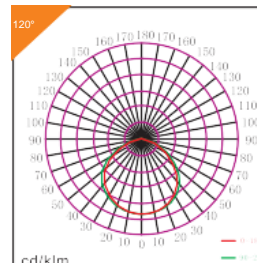

HLL-R SERIES

ORDERING INFORMATION

SERIES/LENGTH

HLL-R

SERIES
HLL-R

LED WATTAGE

LED WATTAGE
40 = 40W (5,600 LUMENS)
60 = 60W (8,400 LUMENS)
80 = 80W (11,200 LUMENS)
100 = 100W (14,000 LUMENS)
150 = 150W (21,000 LUMENS)
200 = 200W (28,000 LUMENS)

25° Pole Stanchion

Pole Stanchion

Wall Arm

DISTRIBUTION PATTERNS

Hazardous Location LED Imports

www.bpolighting.com

14655 Champion Forest Dr. #1802 • Houston, Texas 77069 • (832) 977-1536