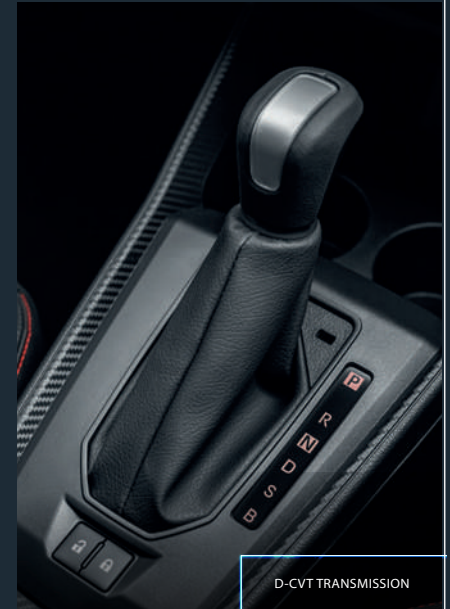

DRIVABILITY

9" DISPLAY AUDIO WITH REVERSE CAMERA

7" TFT MULTI-INFO DISPLAY

DIGITAL AIR CONDITIONER CONTROLLER

SWITCH CONTROL AND POWER MODE DRIVE

SEMI BUCKET SEAT WITH SEMI-LEATHER AND STITCHING

D-CVT TRANSMISSION

LONGER LEG ROOM

ANTI-SNATCH HOOK

SHOPPING HOOKS

WATCH INFOMERCIAL VIDEO 

STYLING

CHROME FRONT GRILL WITH FRONT SKIRT

LED HEADLAMPS AND DAYTIME RUNNING LIGHTS

SIDE SKIRTINGS