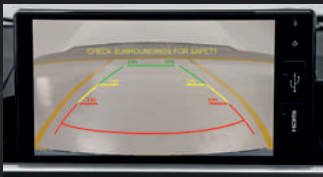

DRIVABILITY

9" DISPLAY AUDIO WITH REVERSE CAMERA

7" TFT MULTI-INFO DISPLAY

DIGITAL AIR CONDITIONER CONTROLLER

SWITCH CONTROL AND POWER MODE DRIVE

SEMI BUCKET SEAT WITH SEMI-LEATHER AND STITCHING

D-CVT TRANSMISSION