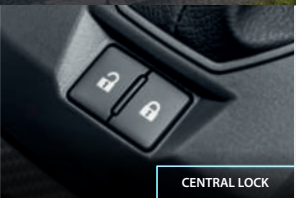

REAR SPOILER

CONVENIENCE

KEY-FREE ENTRY

RETRACTABLE SIDE MIRRORS

PUSH START/STOP BUTTON

CENTRAL LOCK

265L LUGGAGE SPACE CAPACITY

Specifications are based on AV variant only