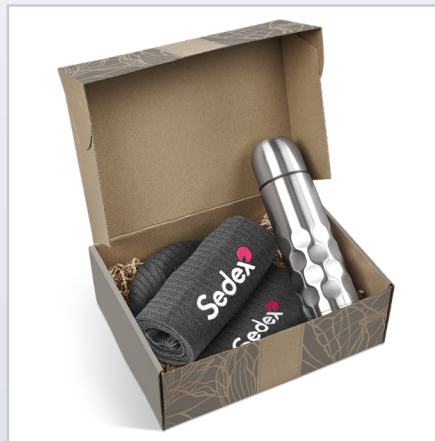

GF-AM-903-B DAYTON WINTER GIFT SET

Keep warm with this Winter gift set, designed to promote your brand while keeping those Winter chills at bay.

GF-AM-903-B DAYTON WINTER GIFT SET

Nebraska Beanie:

- acrylic rib knit

Nebraska Scarf:

- 160 (l) x 20 (w) incl. fringe • acrylic rib knit

Serendipio Meteor Double-Wall Flask:

- 500ml • stainless steel outer & PP liner

Regalo Gift Box Filler:

- 30 grams of shredded paper

box:

- 30 (l) x 23 (w) x 10 (h) cm
- natural kraft board

BL GY N