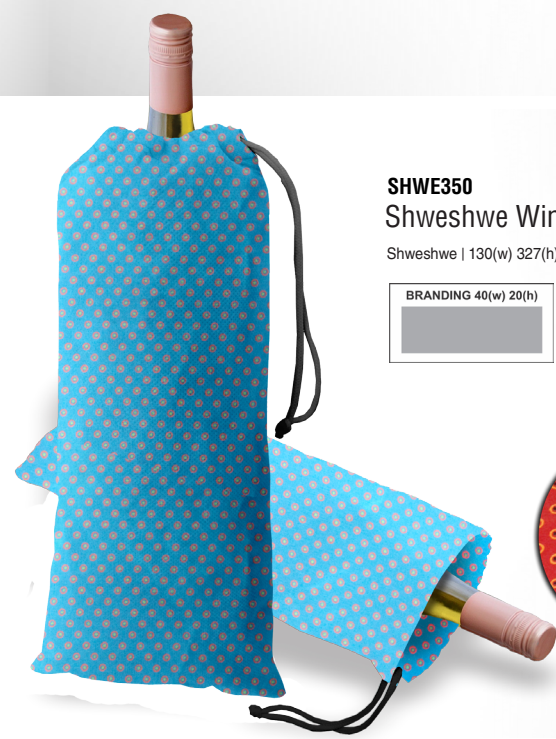

Screen Print
Direct Digital Transfer

BRANDING AREA (w) (h)

CONTENT NOT INCLUDED

BAG610
Wine Drawcord Bag

non-woven | 130(w) 327(h)

SW B R BU

Screen Print
Direct Digital Transfer

BRANDING AREA 70(w) 150(h)