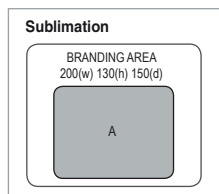

MELA204
Melange Tall Boy Cooler
300D | 180(w) 210(h) 125(d)