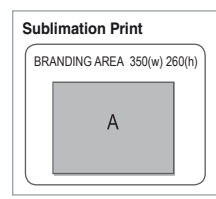

TO CHOOSE FROM

LAPTOP SLEEVES

BAG612
Azania Sublimated
Laptop Sleeve
300D | 410(w) 290(h)
fits 15 inch laptop
SUB

BAG613
Keme Sublimated
Laptop Sleeve
300D | 350(w) 260(h)
fits 13 inch laptop
SUB

Choose from one of these patterns
Or supply your own artwork