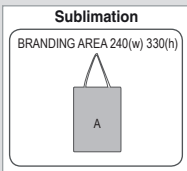

FULL COLOUR SUBLIMATION ON 1 SIDE ONLY

Non-woven Gift bags

BAG251
Ellen Non-Woven Gift Bag

non-woven | 240(w) 330(h) 100(d)