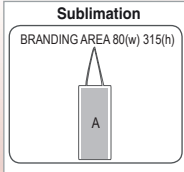

Branded Wine Bottle Bags

Why not add a touch of style with custom branded wine bags when gifting your clients a bottle of wine this year end. Not only do they look stylish, but they're reusable and better for the environment too.

non-woven | 95(w) 325(h) 95(d)

non-woven | 190(w) 325(h) 95(d)

non-woven | 295(w) 325(h) 95(d)

non-woven | 295(w) 325(h) 190(d)