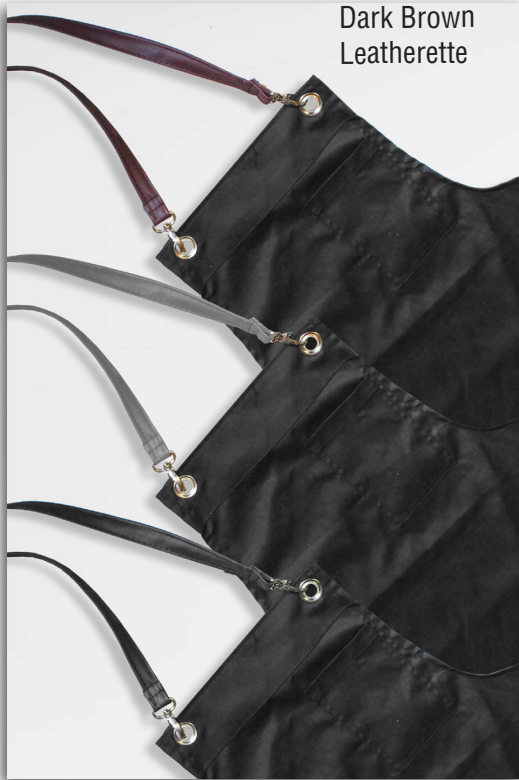

One size fits all

Branding
A4, A5, A6, A7

Screen Print
Branding Size
A4 - 297mm X 210mm
A5 - 210mm X 148mm

YEAR END GIFTS

Dark Brown
Leatherette

Grey
Leatherette

Black
Leatherette

Branded Wine Bottle Bags