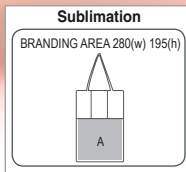

Branded Wine Bottle Bags

Why not add a touch of style with custom branded wine bags when gifting your clients a bottle of wine this year end. Not only do they look stylish, but they're reusable and better for the environment too.

non-woven | 95(w) 325(h) 95(d)

non-woven | 190(w) 325(h) 95(d)

non-woven | 295(w) 325(h) 95(d)

non-woven | 295(w) 325(h) 190(d)