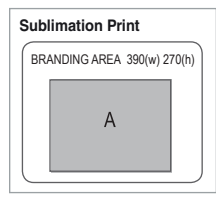

BAG612
Azania Sublimated
Laptop Sleeve
300D | 410(w) 290(h)
fits 15 inch laptop
SUB