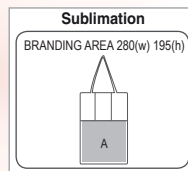

non-woven | 295(w) 325(h) 190(d)