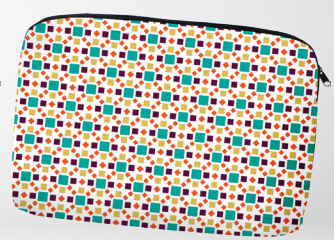

TO CHOOSE FROM

LAPTOP SLEEVES

BAG612
Azania Sublimated
Laptop Sleeve
300D | 410(w) 290(h)
fits 15 inch laptop
SUB

BAG613
Keme Sublimated
Laptop Sleeve
300D | 350(w) 260(h)
fits 13 inch laptop
SUB

Choose from one of these patterns
Or supply your own artwork

BAG501
Esma Neoprene Laptop Sleeve with leatherette pocket -15 inch
 neoprene and leatherette | 410(w) 290(h)
 fits 15 inch laptop

BAG527
Hadlee Neoprene Laptop Sleeve with leatherette pocket -13 inch
 neoprene and leatherette | 350(w) 260(h)
 fits 13 inch laptop