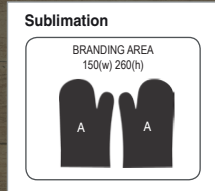

Oven Gloves & Pot Holder

KITCH100
Baker Oven Mitt
300D | 150(w) 260(h)

Sold as single item

SIDE 2

Sold as single item