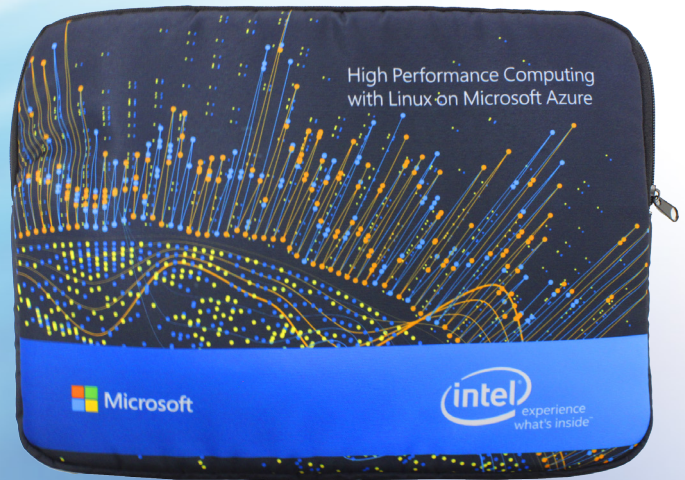

Back

BAG503
Fischer Sublimated Laptop Sleeve with leatherette -15 inch
300D and leatherette | 410(w) 290(h)
fits 15 inch laptop

BAG529
Aires Sublimated Laptop Sleeve with leatherette pocket -13 inch
300D and leatherette | 350(w) 260(h)
fits 13 inch laptop