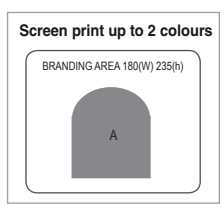

COOL2019
Stacia Lunch Cooler
with piping

600D with 300D cover & aluminium foil lining
180(W) 235(h)100(d)

SW	GR	B	N	BU	C	DGR
L	Y	O	R	PI	P