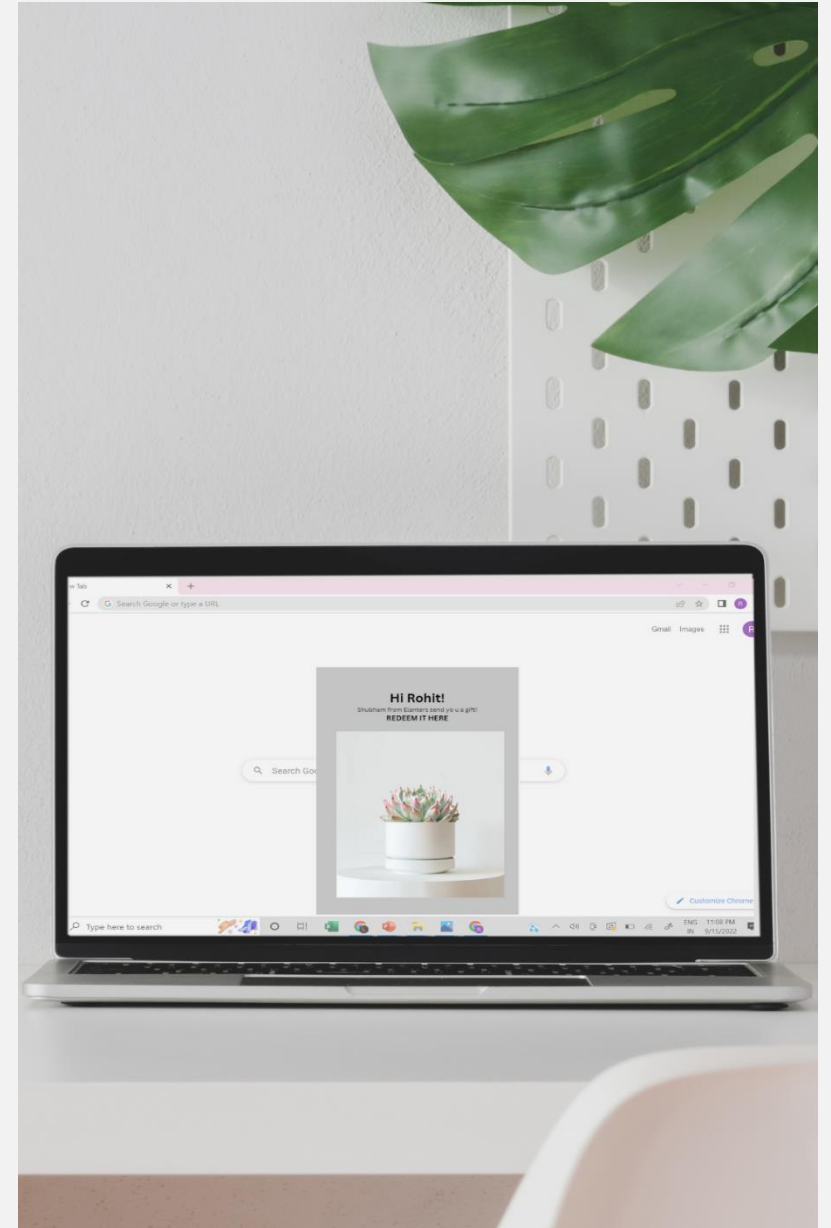

Giftng Programs

E-GIFT SERVICE

Our eGift Service lets you send a gift directly to your recipient using their delivery address.

Yep, that's all you need! With many of us working from home, our eGift Service is designed to provide an easy end to end solution.

ON-GIFTING PROGRAM

Our On-Gifting Program is the perfect solution for business looking to send ongoing customized gifts to their recipients throughout the year.

Whether you are looking to send one-off gifts to celebrate special events, reach out to new prospects, or thank your clients , the On-Gifting Program is designed to meet your needs.

Please reach out to our sales team for more information