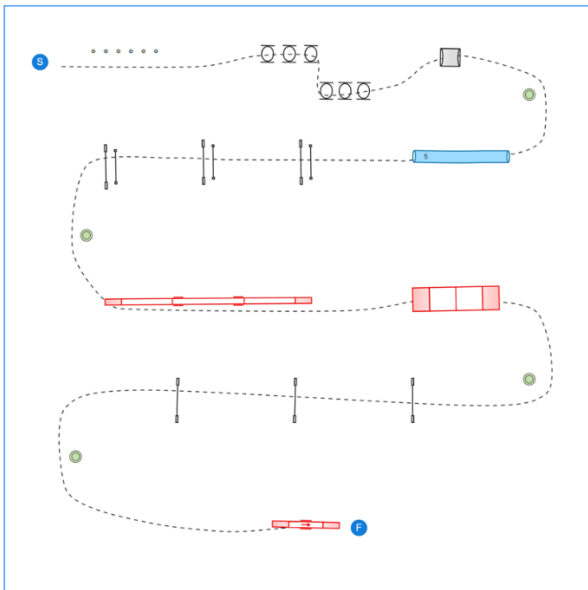

Best in Show (All 1st Placed Winners from Classes 7-17)

DOG SECTION

IN CONJUNCTION WITH
VALHOWLLA FOR THE DOGS & REALITY DOG TRAINING

MULTISPORT

Entries taken on the day from 9:30am

Entry is £3 a round per dog or £5 for 2 rounds per dog

Cash Payments Only

All levels of experience welcome from 8 months of age

Course comprises small-scale agility contact equipment, tunnels, jumps, weaves & Hoopers with course design subject to change :

DOG SECTION