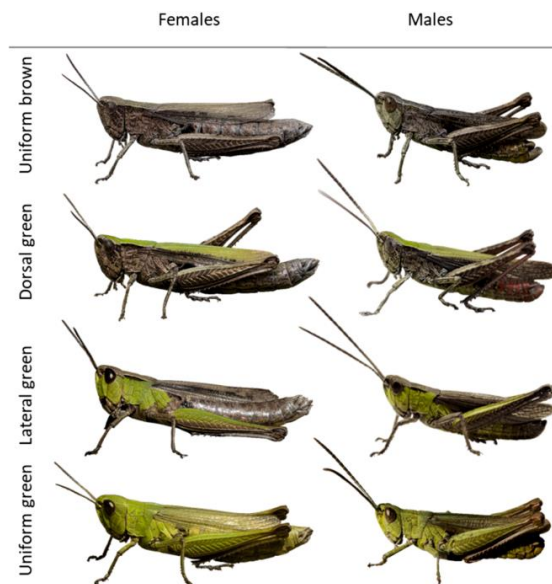

## Leviticus 11:20-22

<sup>20</sup> All fowls that creep, going upon all four, shall be an abomination unto you.

<sup>21</sup> Yet these may ye eat of every flying creeping thing that goeth upon all four, which have legs above their feet, to leap withal upon the earth;

### Clean Flying Creeping Thing That Goeth Upon All Fours Which Have Legs Above Their Feet

Insect	Image
Cricket- Tan coloured	
Cricket-Black	

Cricket-Green

Cricket-Yellowish

Grasshoppers-Green and Olive

## Grasshoppers-Brown

## Locust-All Colours