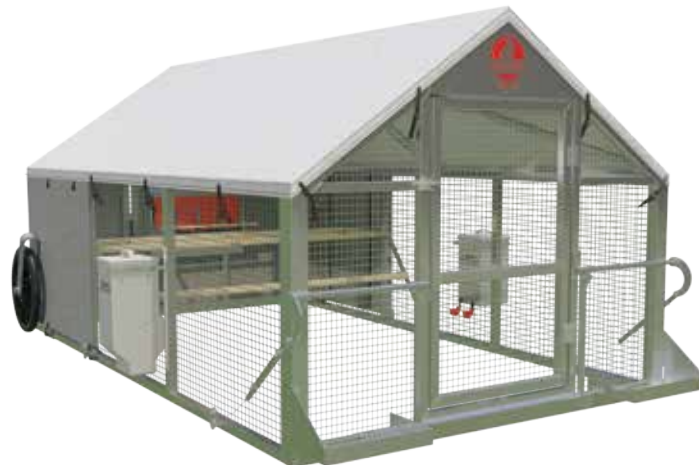

*Prices Subject To Change

Why a 6x10 Alumi-Coop?

- Strong and durable aluminum frame
- Smooth adjustable wheel system.
- Heavy-duty Shelter -Rite vinyl cover.
- 1"x1" 14-gauge galvanized after-weld netting for extreme predator resistance.
- Plenty of room up to 30 birds.
- A best seller for small families!
- Dimensions: Length 10' X Width 6' X Height 5'

Alpha-Lite Wheel System™

Over 16 1/2 feet roost space!

Alumi-Coop package #1 and #3 comes with 1 Superior Brand Feeder and Waterer. We recommend adding 1-2 more depending on how many birds are in your coop. General rule of thumb - 1 feeder and waterer per 15-20 birds.

Best Buy

Layer Package #1

Features:

- 6x10 Alumi-Coop
- Reverse Rollaway Yuneek Nestbox
- Superior Roost System
- Superior Outside Feeder
- Superior Outside Waterer

MSRP \$3050.00

*Prices Subject To Change