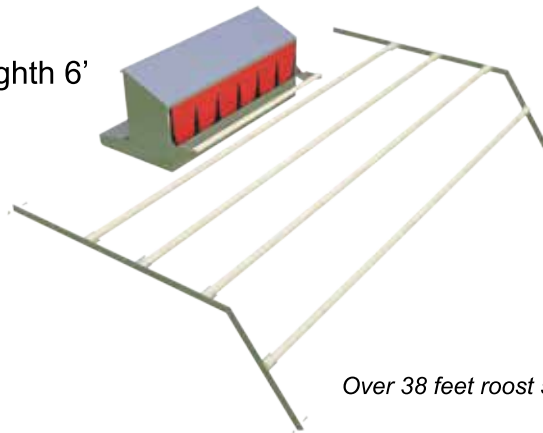

Why a 10x12 Alumi-Coop?

- Strong and durable aluminum frame
- Smooth adjustable wheel system.
- Heavy-duty Shelter-Rite vinyl cover.
- 1"x1" 14-gauge galvanized after-weld netting for extreme predator resistance.
- Plenty of room up to 60 birds.
- By far our best seller!
- Dimensions: Length 12' X Width 10' X Height 6'

Over 38 feet roost space!

Alumi-Coop package #1 and #3 comes with 1 Superior Brand Feeder and Waterer. We recommend adding 1-3 more depending on how many birds are in your coop. General rule of thumb - 1 feeder and waterer per 15-20 birds.

Best Buy

Layer Package #1

Features:

- 10x12 Alumi-Coop
- Reverse Rollaway Yuneek Nestbox
- Superior Roost System
- Superior Outside Feeder
- Superior Outside Waterer

MSRP $3750.00