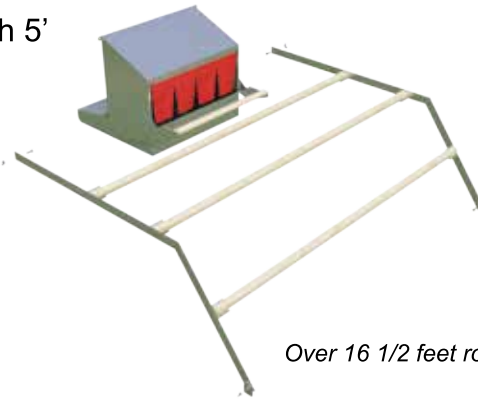

Why a 6x10 Alumi-Coop?

- Strong and durable aluminum frame
- Smooth adjustable wheel system.
- Heavy-duty Shelter -Rite vinyl cover.
- 1"x1" 14-gauge galvanized after-weld netting for extreme predator resistance.
- Plenty of room up to 30 birds.
- A best seller for small families!
- Dimensions: Length 10' X Width 6' X Height 5'

Over 16 1/2 feet roost space!

Alumi-Coop package #1 and #3 comes with 1 Superior Brand Feeder and Waterer. We recommend adding 1-2 more depending on how many birds are in your coop. General rule of thumb - 1 feeder and waterer per 15-20 birds.

Best Buy

Layer Package #1

Features:

- 6x10 Alumi-Coop
- Reverse Rollaway Yuneek Nestbox
- Superior Roost System
- Superior Outside Feeder
- Superior Outside Waterer

MSRP $3050.00