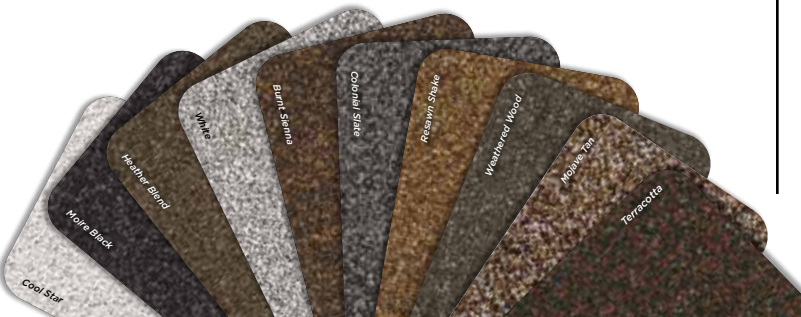

Ideal for homes with steep-sloped roofs where the aesthetic of slate is preferred.

The color palette includes deep blacks and grays and rich browns highlighted by shades of ochre, all with depth-enhancing shadow lines that provide authentic dimensionality.

#### Impact Resistance:

- All colors available in a version

## Add a Little Accent to Your Roof

For roof ridges, use Cedar Crest<sup>®</sup> accessory—available in colors to match your Belmont shingles.

## Color Companion Products™ for Flat Roof Areas

With CertainTeed Flintlastic SA, you can install roof decks and porches with your main roof. Flintlastic SA is available in colors that complement some of the most popular CertainTeed shingles.