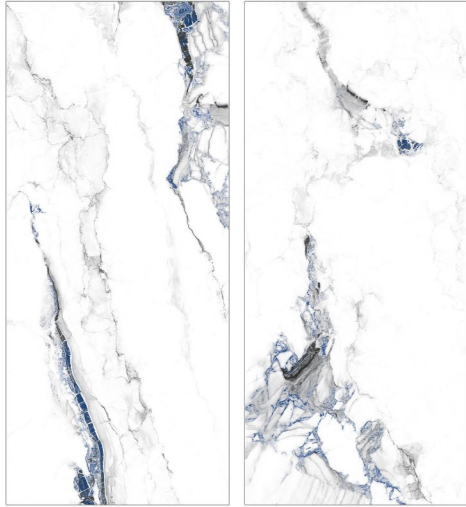

RANDOM : 03

-  High Strength
-  Random Designs
-  Maintenance Free
-  < 0.08% Water Absorption
-  Eco Friendly
-  Chemical Resistant

AMAZE CORN FLOWER

SIZE : 600X1200MM / FINISH : GLOSSY

RANDOM : 03

-  High Strength
-  Random Designs
-  Maintenance Free
-  < 0.08% Water Absorption
-  Eco Friendly
-  Chemical Resistant