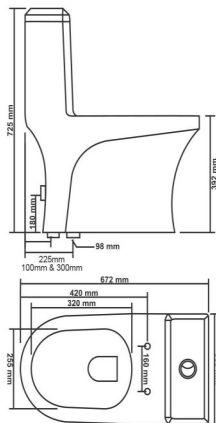

1899

2036

2035

2036

2035 & 2036

SIZE : 300X600MM / FINISH : GLOSSY

HL

HL

Random Designs

Eco Friendly

Maintenance Free

< 0.08% Water Absorption

Chemical Resistant

SANITARYWARE

111102-LAUFEN (Wash Down)

672 X 355 X 725mm
"S" & "P" Trap 300mm.
225mm. 100mm.

(Wash Down) 111118-RIPON

665 X 360 X 745mm
"S" & "P" Trap.
225mm. 100mm.

111122-DORA (Siphonic Rimless)

650 X 370 X 755mm

Tornado Flush

"S" Trap 300mm. 225mm.

(Rimless) **333101-SPORTY**

520 X 360 X 345mm

333104-TERRA

505 X 365 X 350mm

555153-NEXA

360 X 360 X 115mm

555172-ROWAN

650 X 375 X 110mm

888105-RAPPORT

480 X 425 X 375mm