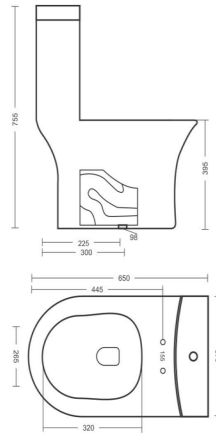

1899

2036

2035

2036

2035 & 2036

SIZE : 300X600MM / FINISH : GLOSSY

HL

HL

Random Designs

Eco Friendly

Maintenance Free

< 0.08% Water Absorption

Chemical Resistant

SANITARYWARE

111102-LAUFEN (Wash Down)

672 X 355 X 725mm
"S" & "P" Trap 300mm.
225mm. 100mm.

(Wash Down) 111118-RIPON

665 X 360 X 745mm
"S" & "P" Trap.
225mm. 100mm.

111122-DORA (Siphonic Rimless)

650 X 370 X 755mm

Tornado Flush

"S" Trap 300mm. 225mm.

(Rimless) **333101-SPORTY**

520 X 360 X 345mm

333104-TERRA

505 X 365 X 350mm

555153-NEXA

360 X 360 X 115mm

555172-ROWAN

650 X 375 X 110mm

888105-RAPPORT

480 X 425 X 375mm