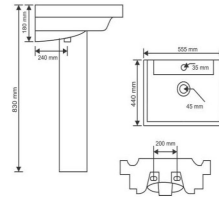

(Wash Down) 111118-RIPON

665 X 360 X 745mm
"S" & "P" Trap.
225mm. 100mm.

111122-DORA (Siphonic Rimless)

650 X 370 X 755mm

Tornado Flush

"S" Trap 300mm. 225mm.

(Rimless) **333101-SPORTY**

520 X 360 X 345mm

333104-TERRA

505 X 365 X 350mm

555153-NEXA

360 X 360 X 115mm

555172-ROWAN

650 X 375 X 110mm

888105-RAPPORT

480 X 425 X 375mm

999101-KINGLY

480 X 430 X 840mm

WASH BASIN

444109-SLATE

FULL PEDESTAL

444115-SLATE

555 X 440 X 830mm

Tile adhesive Tilerite 5010