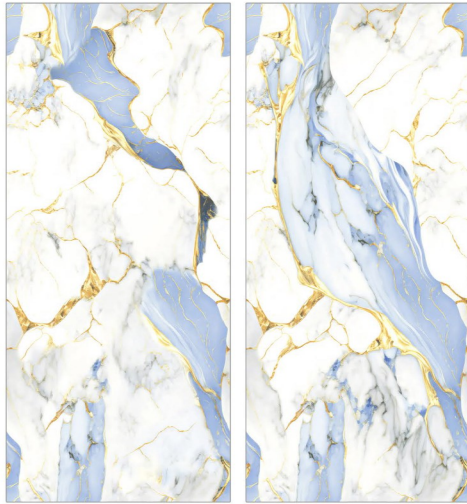

RANDOM : O2 (ENDLESS ∞)

- High Strength
- Random Designs
- Maintenance Free
- < 0.08% Water Absorption
- Eco Friendly
- Chemical Resistant

ORO 108

SIZE : 600X1200MM / FINISH : GLOSSY