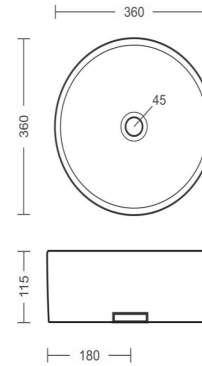

Random Designs

Eco Friendly

Maintenance Free

< 0.08% Water Absorption

Chemical Resistant

SANITARYWARE

111102-LAUFEN (Wash Down)

672 X 355 X 725mm
"S" & "P" Trap 300mm.
225mm. 100mm.

(Wash Down) 111118-RIPON

665 X 360 X 745mm
"S" & "P" Trap.
225mm. 100mm.

111122-DORA (Siphonic Rimless)

650 X 370 X 755mm

Tornado Flush

"S" Trap 300mm. 225mm.

(Rimless) **333101-SPORTY**

520 X 360 X 345mm

333104-TERRA

505 X 365 X 350mm

555153-NEXA

360 X 360 X 115mm

555172-ROWAN

650 X 375 X 110mm

888105-RAPPORT

480 X 425 X 375mm

999101-KINGLY

480 X 430 X 840mm

WASH BASIN

444109-SLATE

FULL PEDESTAL

444115-SLATE

555 X 440 X 830mm

Tile adhesive Tilerite 5010