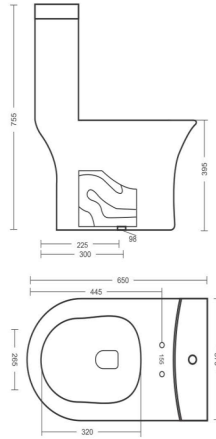

1899

2036

2035

2036

2035 & 2036

SIZE : 300X600MM / FINISH : GLOSSY

HL

HL

- 
High Strength
- 
Random Designs
- 
Eco Friendly
- 
Maintenance Free
- 
< 0.08% Water Absorption
- 
Chemical Resistant

2251

LT

HL

DK

DD-12

SIZE : 300X600MM / FINISH : GLOSSY

High Strength

Random Designs

Eco Friendly

Maintenance Free

< 0.08% Water Absorption

Chemical Resistant

SANITARYWARE

111102-LAUFEN (Wash Down)

672 X 355 X 725mm
"S" & "P" Trap 300mm.
225mm. 100mm.

(Wash Down) 111118-RIPON

665 X 360 X 745mm
"S" & "P" Trap.
225mm. 100mm.

111122-DORA (Siphonic Rimless)

650 X 370 X 755mm

Tornado Flush

"S" Trap 300mm. 225mm.

(Rimless) **333101-SPORTY**

520 X 360 X 345mm