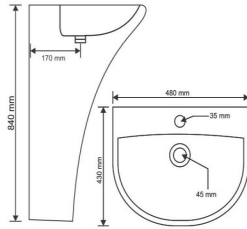

Random Designs

Eco Friendly

Maintenance Free

< 0.08% Water Absorption

Chemical Resistant

SANITARYWARE

111102-LAUFEN (Wash Down)

672 X 355 X 725mm
"S" & "P" Trap 300mm.
225mm. 100mm.

(Wash Down) 111118-RIPON

665 X 360 X 745mm
"S" & "P" Trap.
225mm. 100mm.

111122-DORA (Siphonic Rimless)

650 X 370 X 755mm

Tornado Flush

"S" Trap 300mm. 225mm.

(Rimless) **333101-SPORTY**

520 X 360 X 345mm

333104-TERRA

505 X 365 X 350mm

555153-NEXA

360 X 360 X 115mm

555172-ROWAN

650 X 375 X 110mm

888105-RAPPORT

480 X 425 X 375mm

999101-KINGLY

480 X 430 X 840mm

WASH BASIN

444109-SLATE

FULL PEDESTAL

444115-SLATE

555 X 440 X 830mm

Tile adhesive Tilerite 5010