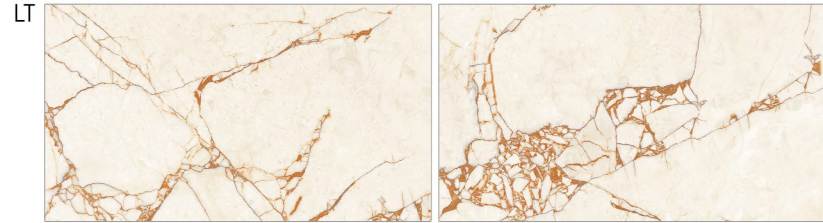

2195

SIZE : 300X600MM / FINISH : GLOSSY