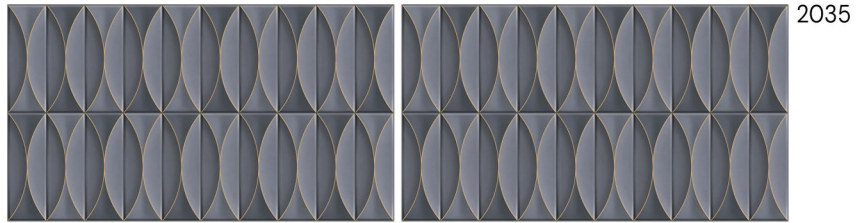

2036

2035

2036

2035 & 2036

SIZE : 300X600MM / FINISH : GLOSSY

HL

HL

HL

2102

SIZE : 300X600MM / FINISH : GLOSSY