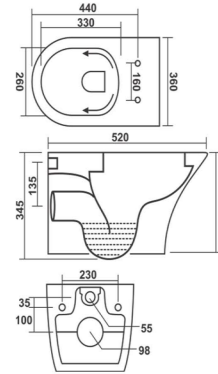

Random Designs

Eco Friendly

Maintenance Free

< 0.08% Water Absorption

Chemical Resistant

SANITARYWARE

111102-LAUFEN (Wash Down)

672 X 355 X 725mm
"S" & "P" Trap 300mm.
225mm. 100mm.

(Wash Down) 111118-RIPON

665 X 360 X 745mm
"S" & "P" Trap.
225mm. 100mm.

111122-DORA (Siphonic Rimless)

650 X 370 X 755mm

Tornado Flush

"S" Trap 300mm. 225mm.

(Rimless) **333101-SPORTY**

520 X 360 X 345mm

333104-TERRA

505 X 365 X 350mm

555153-NEXA

360 X 360 X 115mm

555172-ROWAN

650 X 375 X 110mm

888105-RAPPORT

480 X 425 X 375mm

999101-KINGLY

480 X 430 X 840mm

WASH BASIN

444109-SLATE

FULL PEDESTAL

444115-SLATE

555 X 440 X 830mm

Tile adhesive Tilerite 5010