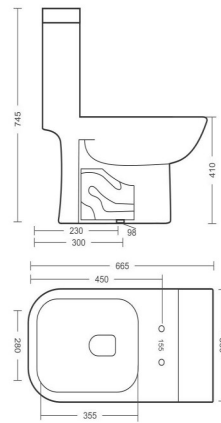

- 
High Strength
- 
Random Designs
- 
Eco Friendly
- 
Maintenance Free
- 
< 0.08% Water Absorption
- 
Chemical Resistant

2251

LT

HL

DK

DD-12

SIZE : 300X600MM / FINISH : GLOSSY

High Strength

Random Designs

Eco Friendly

Maintenance Free

< 0.08% Water Absorption

Chemical Resistant

SANITARYWARE

111102-LAUFEN (Wash Down)

672 X 355 X 725mm
"S" & "P" Trap 300mm.
225mm. 100mm.

(Wash Down) 111118-RIPON

665 X 360 X 745mm
"S" & "P" Trap.
225mm. 100mm.

111122-DORA (Siphonic Rimless)

650 X 370 X 755mm

Tornado Flush

"S" Trap 300mm. 225mm.

(Rimless) **333101-SPORTY**

520 X 360 X 345mm

333104-TERRA

505 X 365 X 350mm

555153-NEXA

360 X 360 X 115mm

555172-ROWAN

650 X 375 X 110mm

888105-RAPPORT

480 X 425 X 375mm