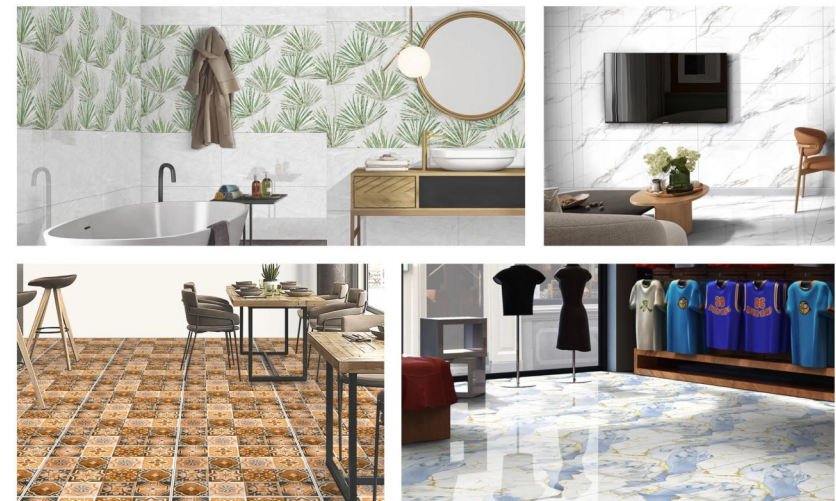

APPLICATION AREA

These are the most common type of surfaces used for your place.