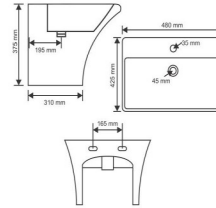

Random Designs

Eco Friendly

Maintenance Free

< 0.08% Water Absorption

Chemical Resistant

SANITARYWARE

111102-LAUFEN (Wash Down)

672 X 355 X 725mm
"S" & "P" Trap 300mm.
225mm. 100mm.

(Wash Down) 111118-RIPON

665 X 360 X 745mm
"S" & "P" Trap.
225mm. 100mm.

111122-DORA (Siphonic Rimless)

650 X 370 X 755mm

Tornado Flush

"S" Trap 300mm. 225mm.

(Rimless) **333101-SPORTY**

520 X 360 X 345mm

333104-TERRA

505 X 365 X 350mm

555153-NEXA

360 X 360 X 115mm

555172-ROWAN

650 X 375 X 110mm

888105-RAPPORT

480 X 425 X 375mm

999101-KINGLY

480 X 430 X 840mm

WASH BASIN

444109-SLATE

FULL PEDESTAL

444115-SLATE

555 X 440 X 830mm

Tile adhesive Tilerite 5010