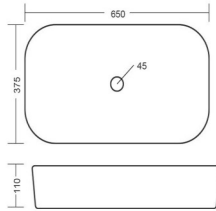

Random Designs

Eco Friendly

Maintenance Free

< 0.08% Water Absorption

Chemical Resistant

SANITARYWARE

111102-LAUFEN (Wash Down)

672 X 355 X 725mm
"S" & "P" Trap 300mm.
225mm. 100mm.

(Wash Down) 111118-RIPON

665 X 360 X 745mm
"S" & "P" Trap.
225mm. 100mm.

111122-DORA (Siphonic Rimless)

650 X 370 X 755mm

Tornado Flush

"S" Trap 300mm. 225mm.

(Rimless) **333101-SPORTY**

520 X 360 X 345mm

333104-TERRA

505 X 365 X 350mm

555153-NEXA

360 X 360 X 115mm

555172-ROWAN

650 X 375 X 110mm

888105-RAPPORT

480 X 425 X 375mm