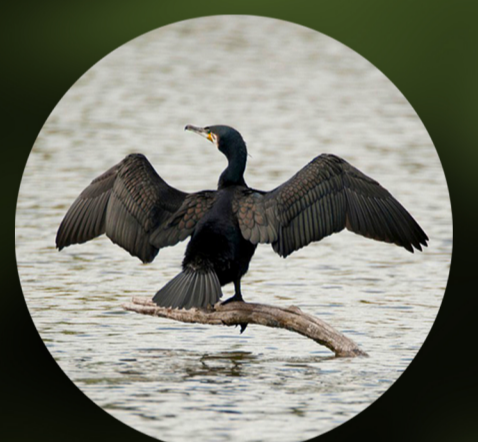

Large Birds of Oruawharo Bay

Oruawharo Medlands Ecovision

Kākā

Kererū/ NZ woodpigeon

Ruru/ Morepork

Kāhu/ Swamp harrier

Matuku-hūrepo/ Australasian bittern

Pukeko

Matuku moana / White-faced heron

Spur-winged plover

Pūtangitangi/ Paradise shelduck

Pāteke/ Brown teal

Mallard

Pārerā/ Grey duck

Tākapu / Australasian gannet

Karoro/ Black-backed gull

Red-billed gull

Tara/ White-fronted tern

Taranui/ Caspian tern

Pheasant

Kawau tūi/ Little black shag

Kawau/ Black shag

Little pied shag

Kāruhiruhi/ Pied shag