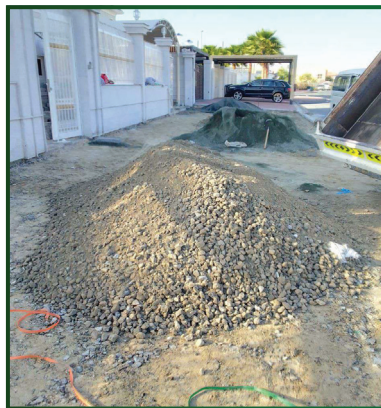

INSTALLATIONS

The process of setting up and configuring various equipment and systems used in landscape design and maintenance is referred to as technical installation. This can include irrigation systems, lighting systems, and other technical elements that contribute to a landscape's overall appearance and functionality.