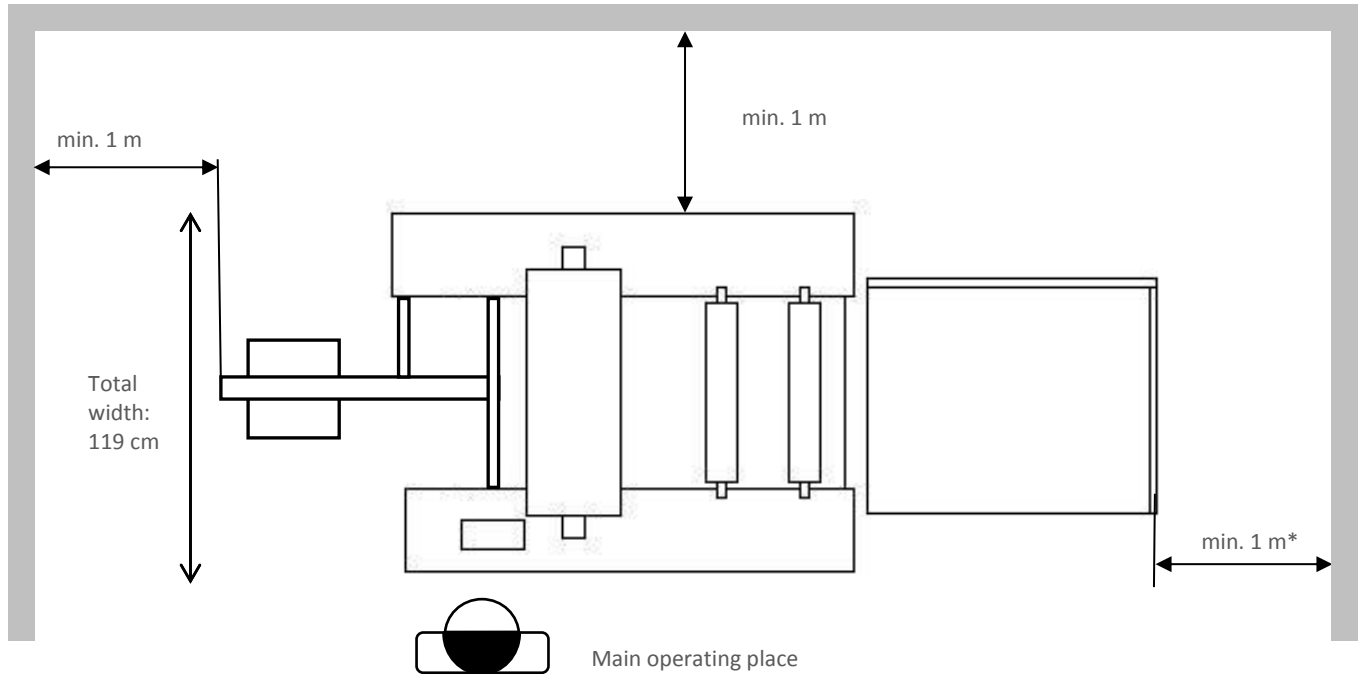

Foliant Taurus 530 NG

Total length
with Jogger: 270 cm
with Integrated pallet Stacker: 280 cm

*Leave larger space behind the machine when operating pallet stacker