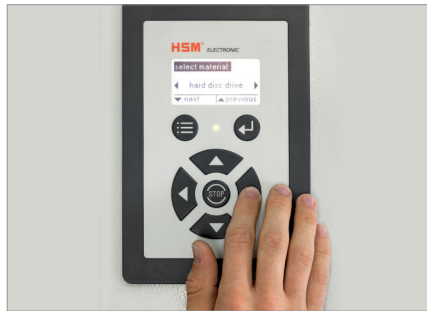

Product information

The waste container can be easily removed and emptied.

Schmale optische, magnetische und elektronische Datenträger können bequem und zeitsparend über eine Eingabeöffnung direkt vernichtet werden.

It may be necessary to stop the machine immediately so we have equipped the device with an emergency off switch which, when activated, will do just this.

Continuous energy-saving operation with low noise level

This powerful machine provides an excellent cutting performance combined with reliable continuous operation and a low noise level.

Convenient operation via the membrane keypad with display

The selection of the correct functional mode will always ensure maximum throughput for the respective material type.