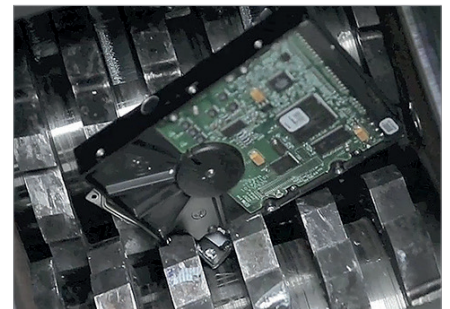

Product information

The waste container can be easily removed and emptied.

Schmale optische, magnetische und elektronische Datenträger können bequem und zeitsparend über eine Eingabeöffnung direkt vernichtet werden.

This powerful machine provides an excellent cutting performance combined with reliable continuous operation and a low noise level.

Convenient operation via the membrane keypad with display

The selection of the correct functional mode will always ensure maximum throughput for the respective material type.

Solid steel cutting rollers

The induction-hardened, solid steel cutting rollers are robust and ensure a long operating life.

LED display for continuous input of media

The large and clearly visible LED display enables the continuous input of media at a comfortable working height.

For decentralised destruction

Data media can be shredded easily in decentralised locations with this machine.

Material anti-jam function

The automatic reverse function rectifies material jams and ensures smooth shredding operations.