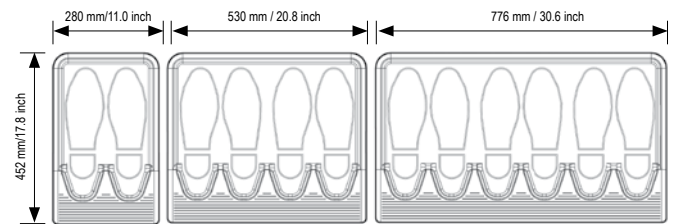

### Easy Boots/Shoes Removal tray

Hands-free boots/shoes removal

Built-in tray to collect mud and dirt

Durable construction

Versatile design suitable for all boots and shoes

Available in three sizes: 1, 2, or 3 pairs of boots/shoes

Item No.	Description	Price per Unit	Product Dim cm/inch			Weight per Unit Kg/Lbs	Qty Per Master	Packaging Details Master cm/inch			Master Pack Weight Kg/Lbs	Pallet Dim cm/inch	Qty per pallet 20"	Qty per pallet 40HC"	20' Container load	40HC' Container load
			L	W	H			L	W	H						
EZO-1	EZ-OUT & Clean 1		45.2/ 17.8	28 / 11.0	6 / 2.4	0.65 / 1.43	10	29 / 11.4	47 / 18.5	47 / 18.5	5.8 / 11.9	120x80 / 47.2x31.5	240	300	2,880	7,500
EZO-2	EZ-OUT & Clean 2		53 / 20.8	28 / 11.0	6 / 2.4	1.2 / 2.65	10	54 / 21.2	47 / 18.5	47 / 18.5	11 / 24.6	100x100 / 39.4x39.4	160	200	1,620	4,800
EZO-3	EZ-OUT & Clean 3		77.6/ 30.6	28 / 11.0	6 / 2.4	1.7 / 3.75	8	80 / 31.5	40 / 15.6	46 / 18.1	13.6 / 30.00	120x80 / 47.2x31.5	96	120	1152	2880