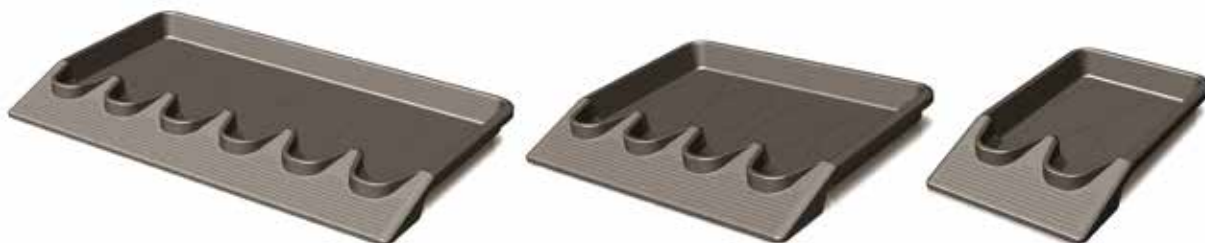

## Innovative Release Shoes & boots Tray

Designed for effortless shoes and boot release & storage.

No hands required for release, keeping both hands and floors clean.

Experience an ultimate, clean and convenience solution to release your shoes & boots with our state-of-the-art invention.

### Easy Boots/Shoes Removal tray

Hands-free boots/shoes removal

Built-in tray to collect mud and dirt

Durable construction

Versatile design suitable for all boots and shoes

Available in three sizes: 1, 2, or 3 pairs of boots/shoes

Suitable for all sizes of boots/shoes

Easy to clean. Just rinse with water

Ideal for:  
Home & office entryways  
Farms & ranches  
Industrial & Construction sites

Available in a wide variety of assorted fashionable colors.