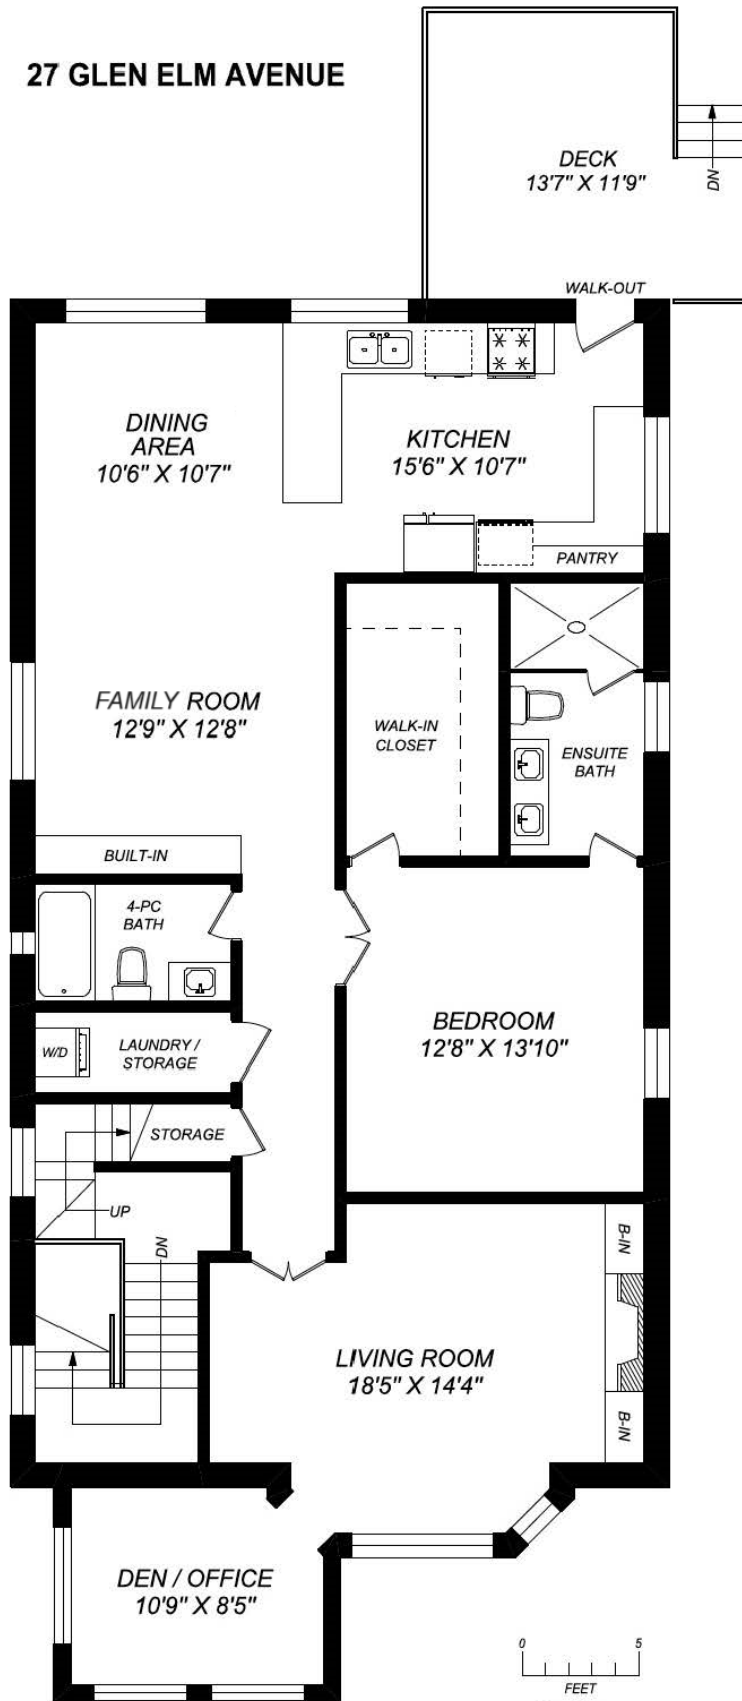

27 GLEN ELM AVENUE

MAIN FLOOR
1533 SQUARE FEET

truPlan
416 573 2096
E & O.E.
Floor plan may not be 100% accurate.

27 GLEN ELM AVENUE

SECOND FLOOR
1533 SQUARE FEET

truPlan

416 573 2096

E & O.E.

Floor plan may not be 100% accurate.

27 GLEN ELM AVENUE

THIRD FLOOR
676 SQUARE FEET

416 573 2096

E & O.E.

Floor plan may not be 100% accurate.

LOWER LEVEL
1447 SQUARE FEET

416 573 2096

E & O.E.

Floor plan may not be 100% accurate.