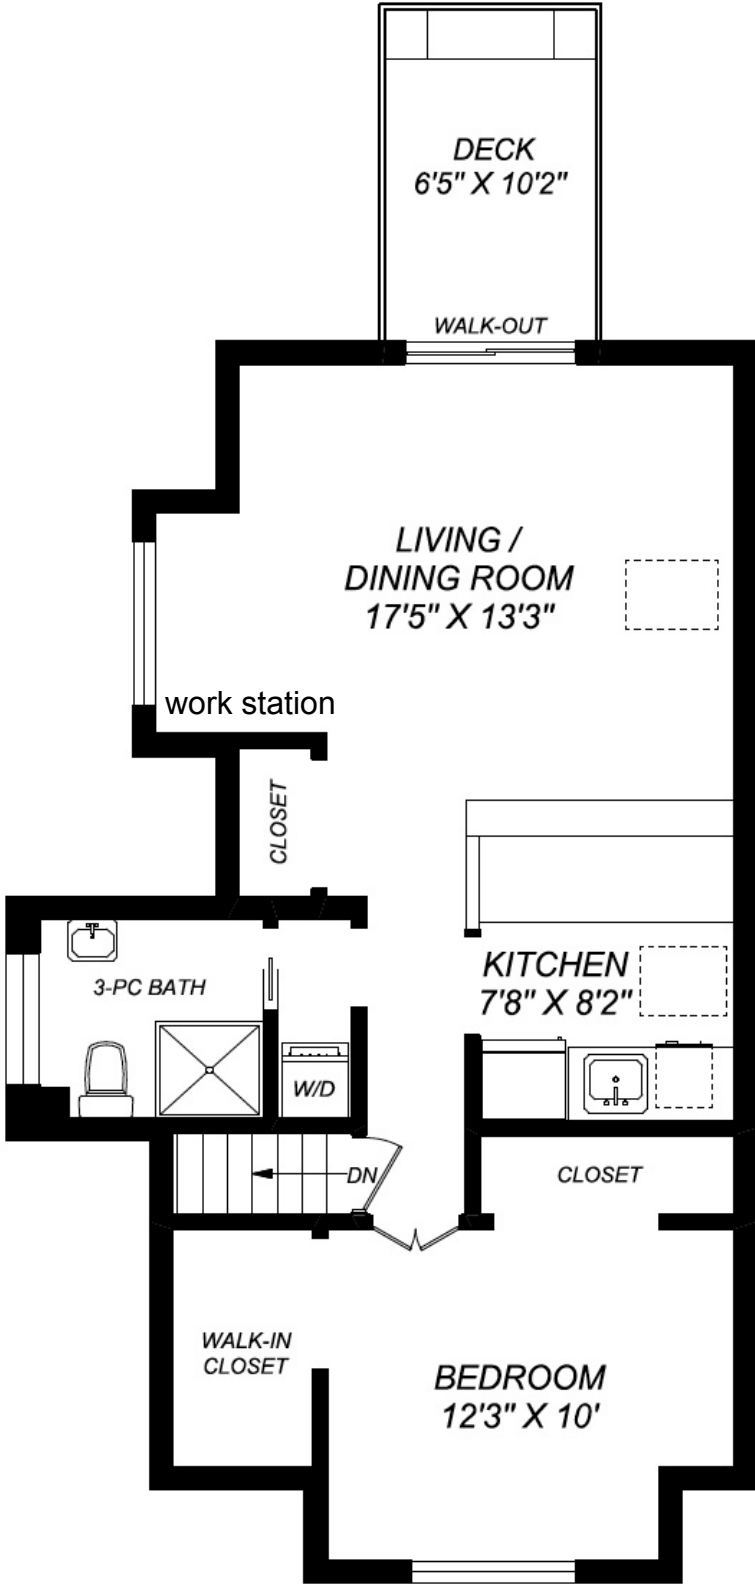

27 GLEN ELM AVENUE

MAIN FLOOR
1533 SQUARE FEET

truPlan
416 573 2096
E & O.E.
Floor plan may not be 100% accurate.

27 GLEN ELM AVENUE

SECOND FLOOR
1533 SQUARE FEET

truPlan

416 573 2096

E & O.E.

Floor plan may not be 100% accurate.

27 GLEN ELM AVENUE

THIRD FLOOR
676 SQUARE FEET

416 573 2096

E & O.E.

Floor plan may not be 100% accurate.

LOWER LEVEL
1447 SQUARE FEET

416 573 2096

E & O.E.

Floor plan may not be 100% accurate.