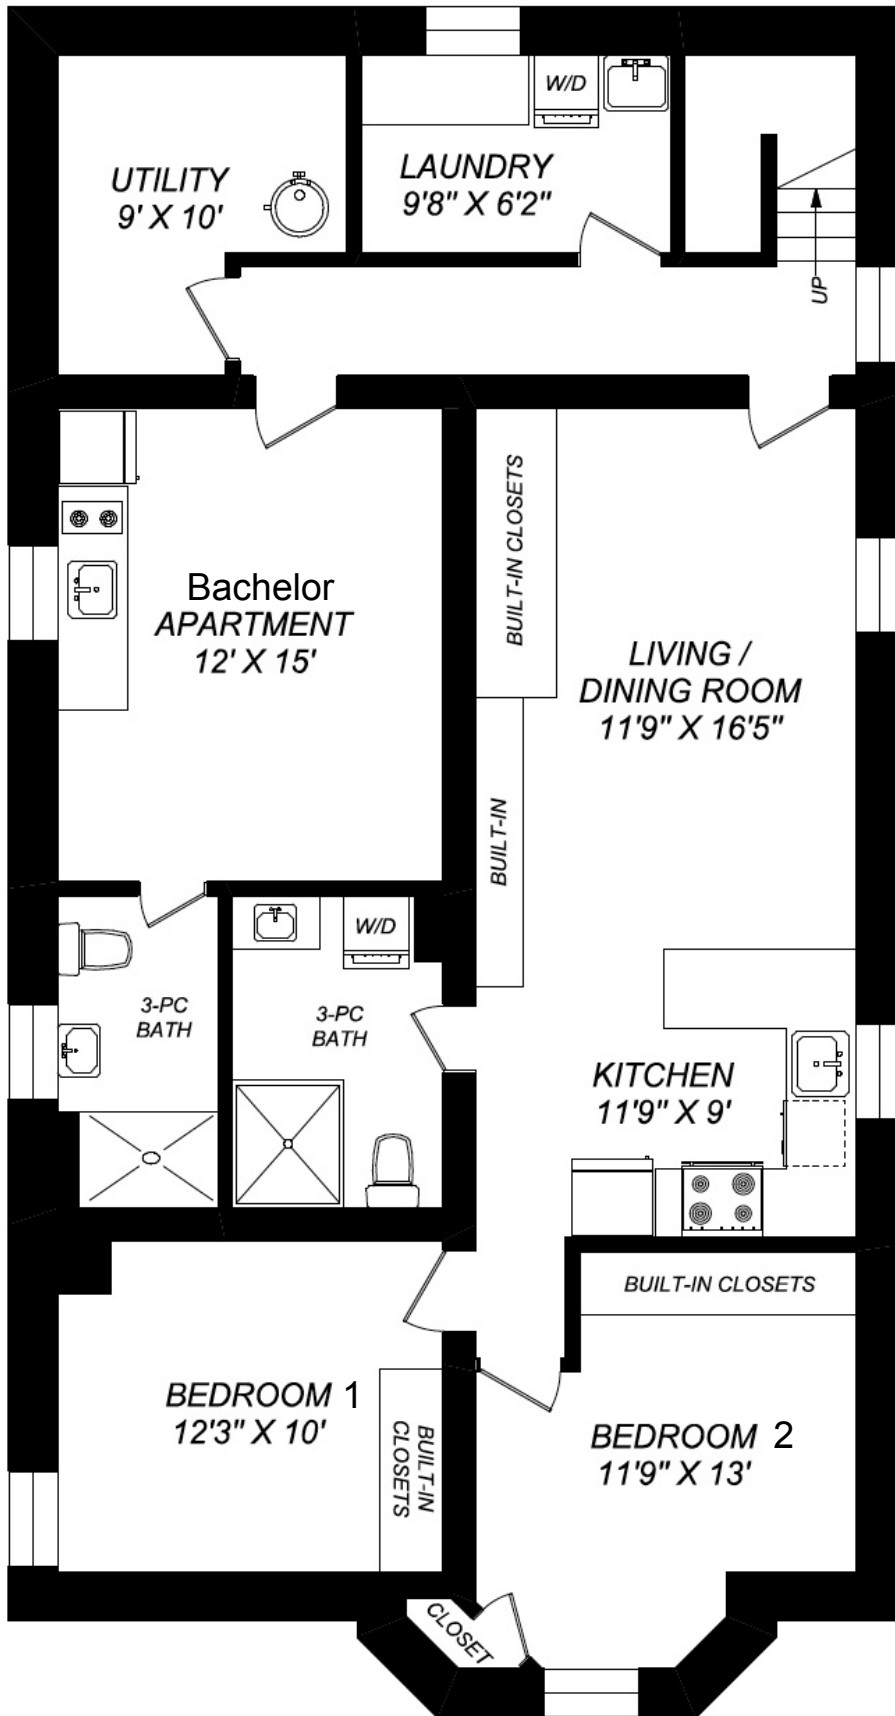

27 GLEN ELM AVENUE

MAIN FLOOR
1533 SQUARE FEET

truPlan
416 573 2096
E & O.E.
Floor plan may not be 100% accurate.

27 GLEN ELM AVENUE

SECOND FLOOR
1533 SQUARE FEET

truPlan

416 573 2096

E & O.E.

Floor plan may not be 100% accurate.

27 GLEN ELM AVENUE

THIRD FLOOR
676 SQUARE FEET

416 573 2096

E & O.E.

Floor plan may not be 100% accurate.

LOWER LEVEL
1447 SQUARE FEET

416 573 2096

E & O.E.

Floor plan may not be 100% accurate.