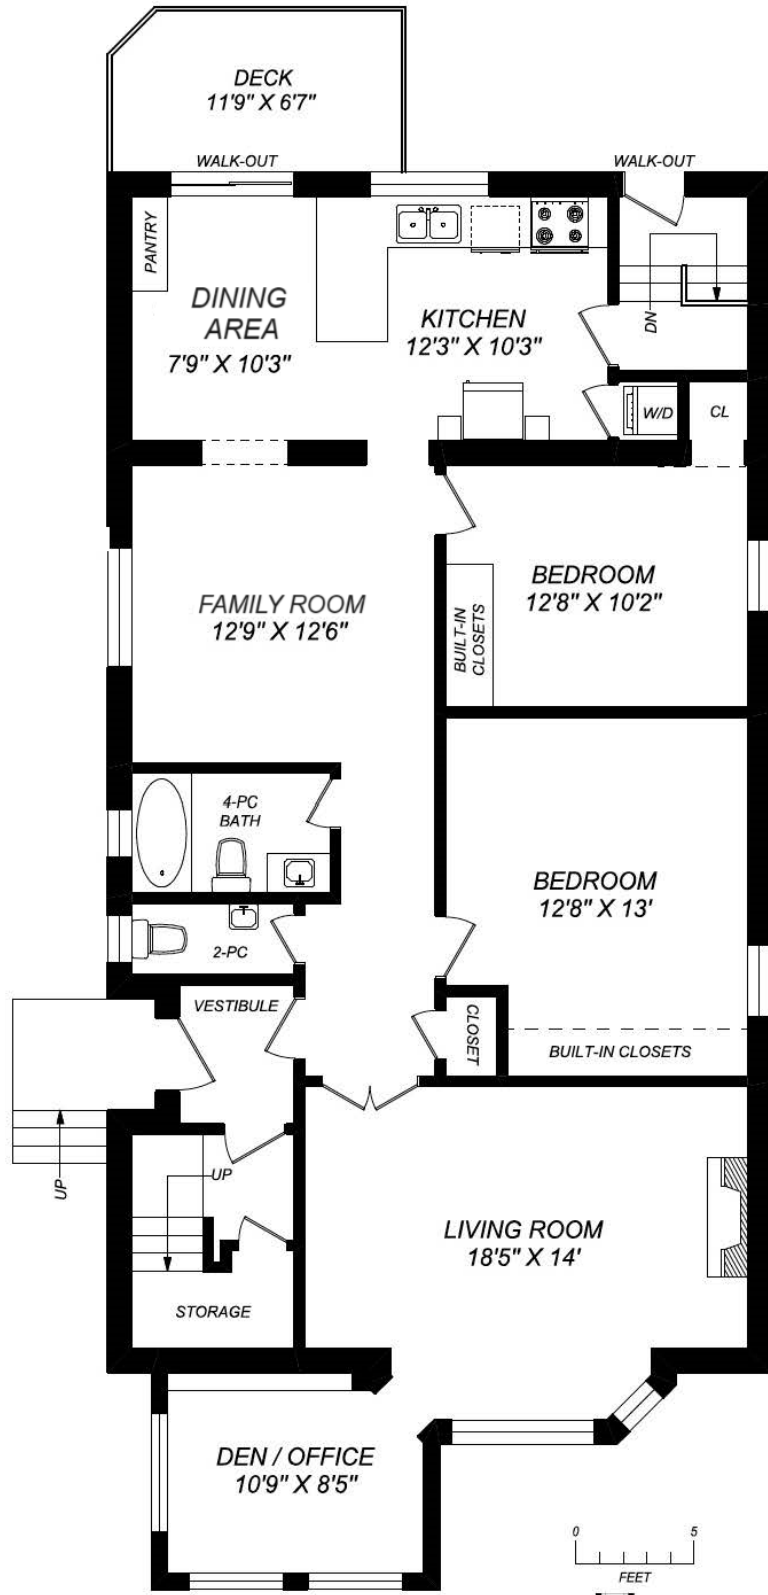

27 GLEN ELM AVENUE

MAIN FLOOR
1533 SQUARE FEET

truPlan
416 573 2096
E & O.E.
Floor plan may not be 100% accurate.

27 GLEN ELM AVENUE

SECOND FLOOR
1533 SQUARE FEET

truPlan

416 573 2096

E & O.E.

Floor plan may not be 100% accurate.

27 GLEN ELM AVENUE

THIRD FLOOR
676 SQUARE FEET

416 573 2096

E & O.E.

Floor plan may not be 100% accurate.

LOWER LEVEL
1447 SQUARE FEET

416 573 2096

E & O.E.

Floor plan may not be 100% accurate.