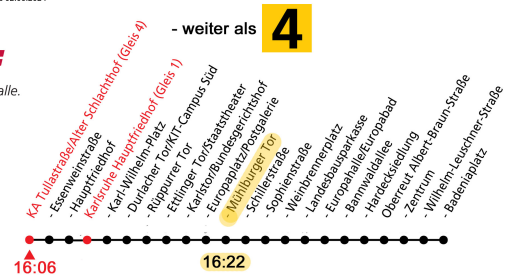

BAUSTELLENFAHRPLAN gültig 18.05. bis 03.06.2024 (03:30 Uhr)
Oberreut - Weinbrennerplatz - Karlstor - Ettlinger Tor - Hauptfriedhof

Gültig von 18.05.2024 bis 02.06.2024

(2) Transfer to a replacement service (**Bus Line 17** departure at **7:35 a.m.**) at the SEV stop (KVV Customer Center). Bus Line 17 operates directly between Tullastraße and the European School.

The return journey follows the reverse order:

(1) Direct journey with **Bus Line 17** to Tullastraße/Alter Schlachthof (departure from ESK at 3:48 p.m., arrival at 4:01 p.m.), and then

(2) Journey with **the combined Line S2-4** (departure from Tullastr. at 4:06 p.m., Platform 4, the sign should indicate S2 Hauptfriedhof) as usual.

BAUSTELLENFAHRPLAN gültig 18.05. bis 03.06.2024 (03:30 Uhr)
Rheinstetten - Marktplatz (U) (- Rintheim) - Hauptfriedhof

Gültig von 18.05.2024 bis 02.06.2024

For more information, please refer to "Line 17".

A2) Friday afternoon. Please confirm in the WhatsApp group that your children need an escort.

B) Accompanying children (Waldstadt Zentrum): We sincerely apologize, but accompaniment is not available during this period. Please use the direct SEV (**Bus Line 15**) to ESK.