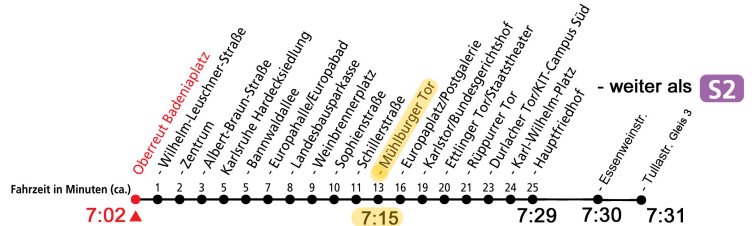

1. INFORMATION FOR ACCOMPANYING CHILDREN MAY 27, 2024, - MAY 29, 2024, AS WELL AS ON MAY 31, 2024.

Line 4

A1) Accompanying children (section Oberreut – Hauptfriedhof plus Essenweinstr.):

(1) Direct journey with **the combined Line 4-S2** to the Tullastraße stop (departure from Oberreut at 7:02 a.m., arrival at 7:31 a.m.), then

BAUSTELLENFAHRPLAN gültig 18.05. bis 03.06.2024 (03:30 Uhr)
Oberreut - Weinbrennerplatz - Karlstor - Ettlinger Tor - Hauptfriedhof

Gültig von 18.05.2024 bis 02.06.2024

(2) Transfer to a replacement service (**Bus Line 17** departure at **7:35 a.m.**) at the SEV stop (KVV Customer Center). Bus Line 17 operates directly between Tullastraße and the European School.

The return journey follows the reverse order:

(1) Direct journey with **Bus Line 17** to Tullastraße/Alter Schlachthof (departure from ESK at 3:48 p.m., arrival at 4:01 p.m.), and then

(2) Journey with **the combined Line S2-4** (departure from Tullastr. at 4:06 p.m., Platform 4, the sign should indicate S2 Hauptfriedhof) as usual.