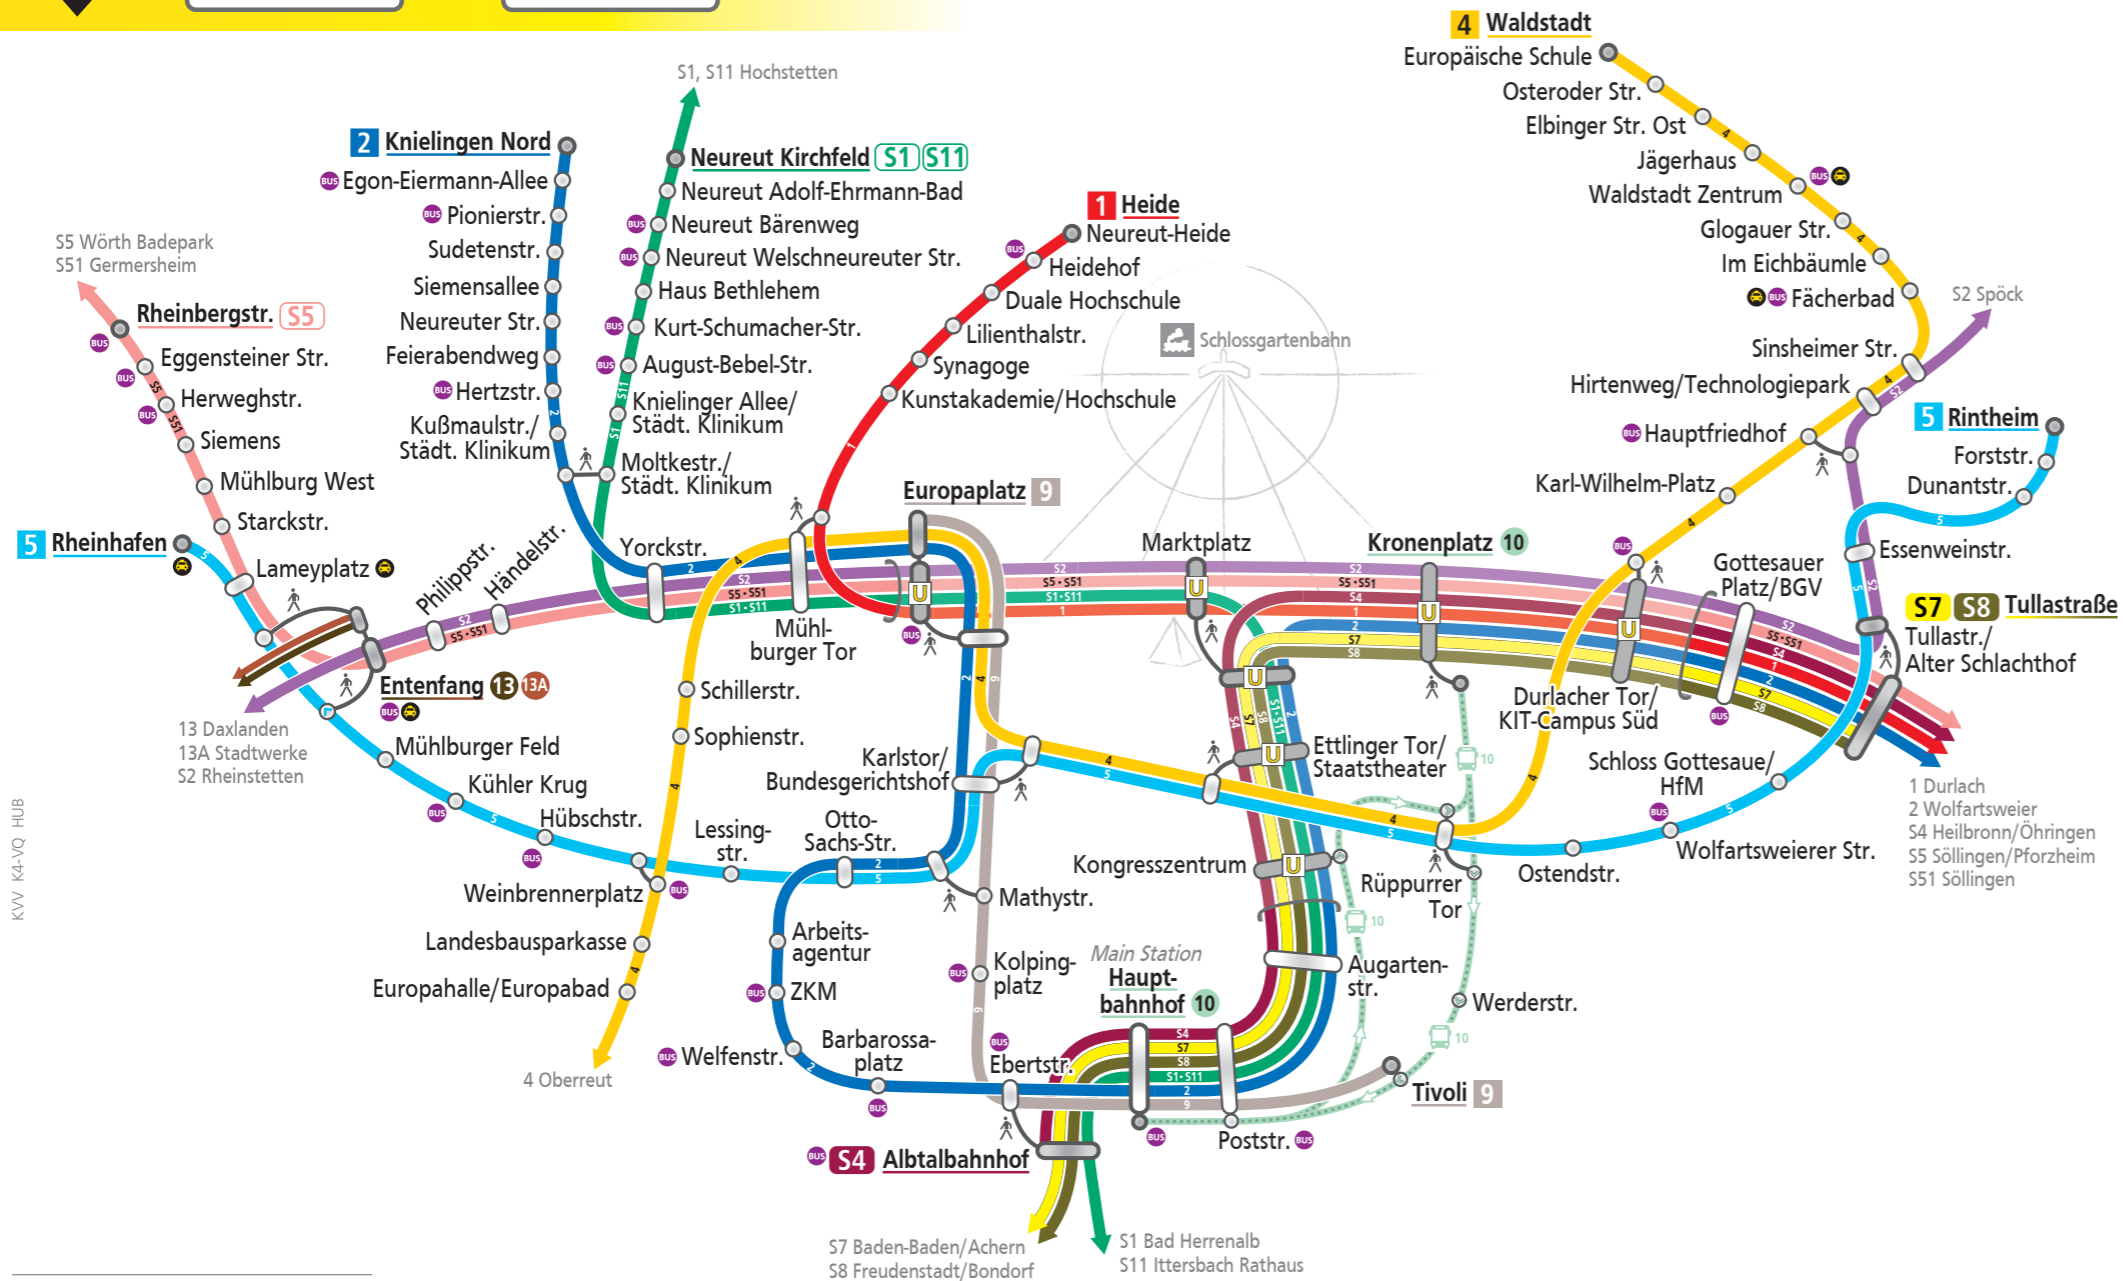

3 5 17

Track closure Kronenplatz ↔ Tivoli

Phase 1
Mon 10.03. → **Thu 29.05.**
 ☰ 03:30 am ☰ 06:45 am

KVV K4-VQ HUB

- S5 S-Bahn/tram-train line
- 5 tram line
- 10 bus line
- S5 temporary terminus
- 5 terminus
- only operated in direction of arrow

© Publisher and graphic design: Karlsruhe Verkehrsverbund GmbH (KVV) data status: 23.01.2025. Subject to change.

Further information

- 3 Tram line 3 is suspended along its entire route. Rintheim is served by line 5.
- 17 Not shown in the plan. This line is diverted between Mathystraße and Ostendstraße via Karlstor, Ettlinger Tor and Rüppurrer Tor
- Phase 2 Phase 2 will begin immediately afterwards. The tram route from Tivoli to Kronenplatz remains closed. Additional closures between Yorckstraße and Hochstetten as well as Yorckstraße and Knielingen Nord. Lines 2, S1, and S11 are affected.

4

Additional track closure: Hirtenweg ↔ Europäische Schule

Sat 12.04. → **Mon 24.04.**
 ☰ 06:30 am ☰ 03:30 am

Further information

17 18 Not running due to the school holidays.