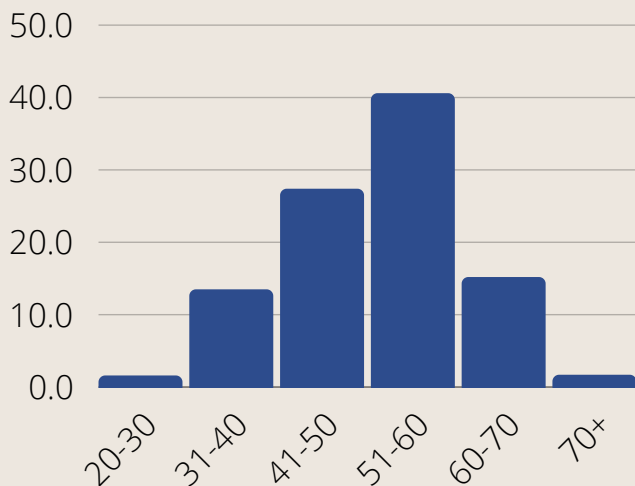

Audience stats & Demographic

9.100

Visits per month

1,04

active min. on site

17.300

readers per print issue

Audience Gender

Audience Location

Audience % Ages