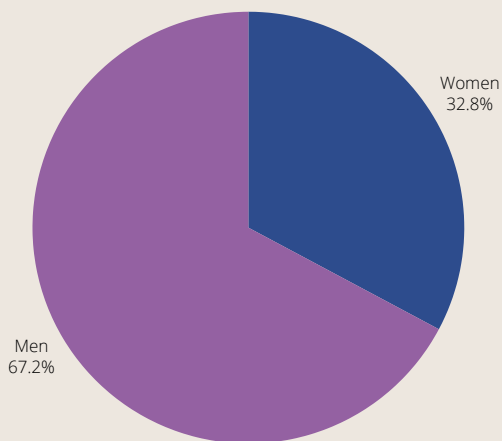

Audience stats & Demographic

9.100

Visits per month

1,04

active min. on site

17.300

readers per print issue

Audience Gender

Audience Location

Audience % Ages