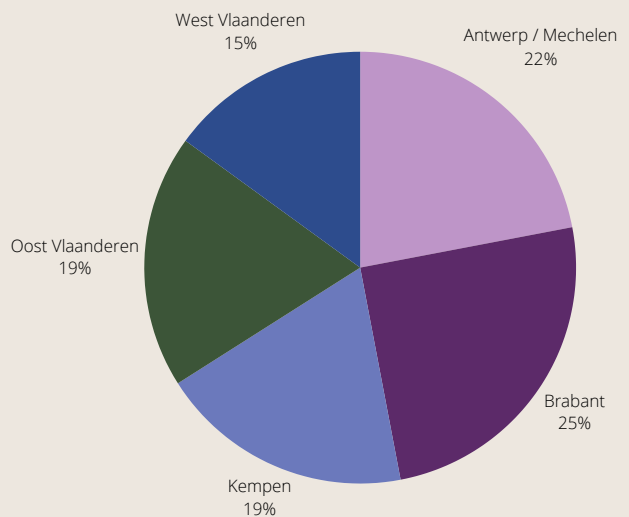

Audience stats & Demographic

9.100

Visits per month

1,04

active min. on site

17.300

readers per print issue

Audience Gender

Audience Location

Audience % Ages