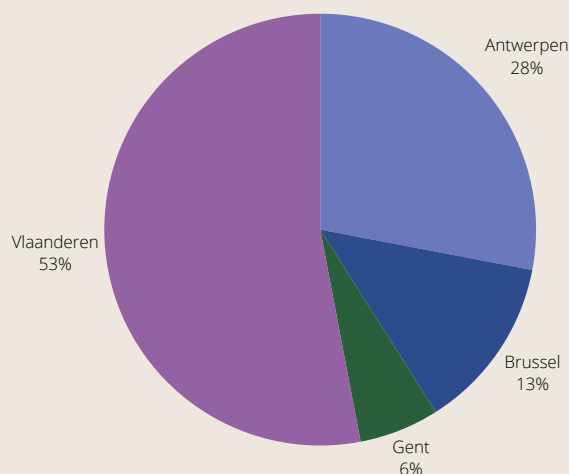

Audience stats & Demographic

13.800

site visits per month

3

active min. on site

12.000

weekly newsletter readers

Audience Gender

Audience Location

Audience % Ages

business
media 