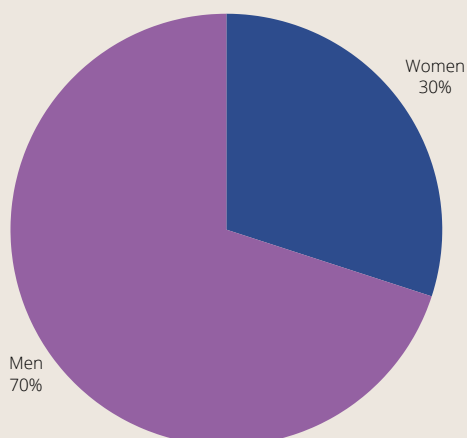

Audience stats & Demographic

13.800

site visits per month

3

active min. on site

12.000

weekly newsletter readers

Audience Gender

Audience Location

Audience % Ages

business
media 