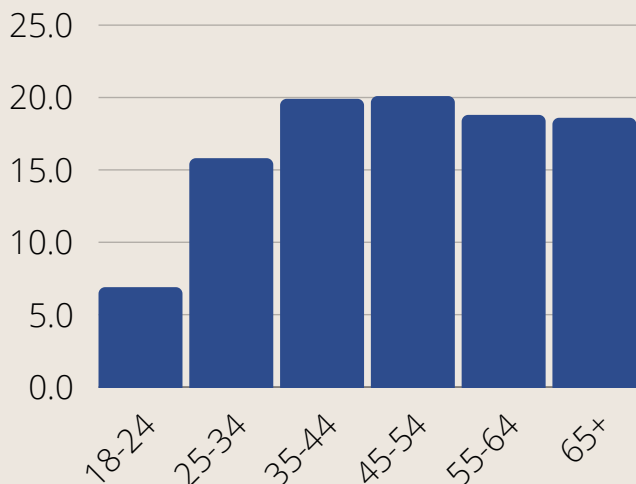

Audience stats & Demographic

13.800

site visits per month

3

active min. on site

12.000

weekly newsletter readers

Audience Gender

Audience Location

Audience % Ages

business
media 