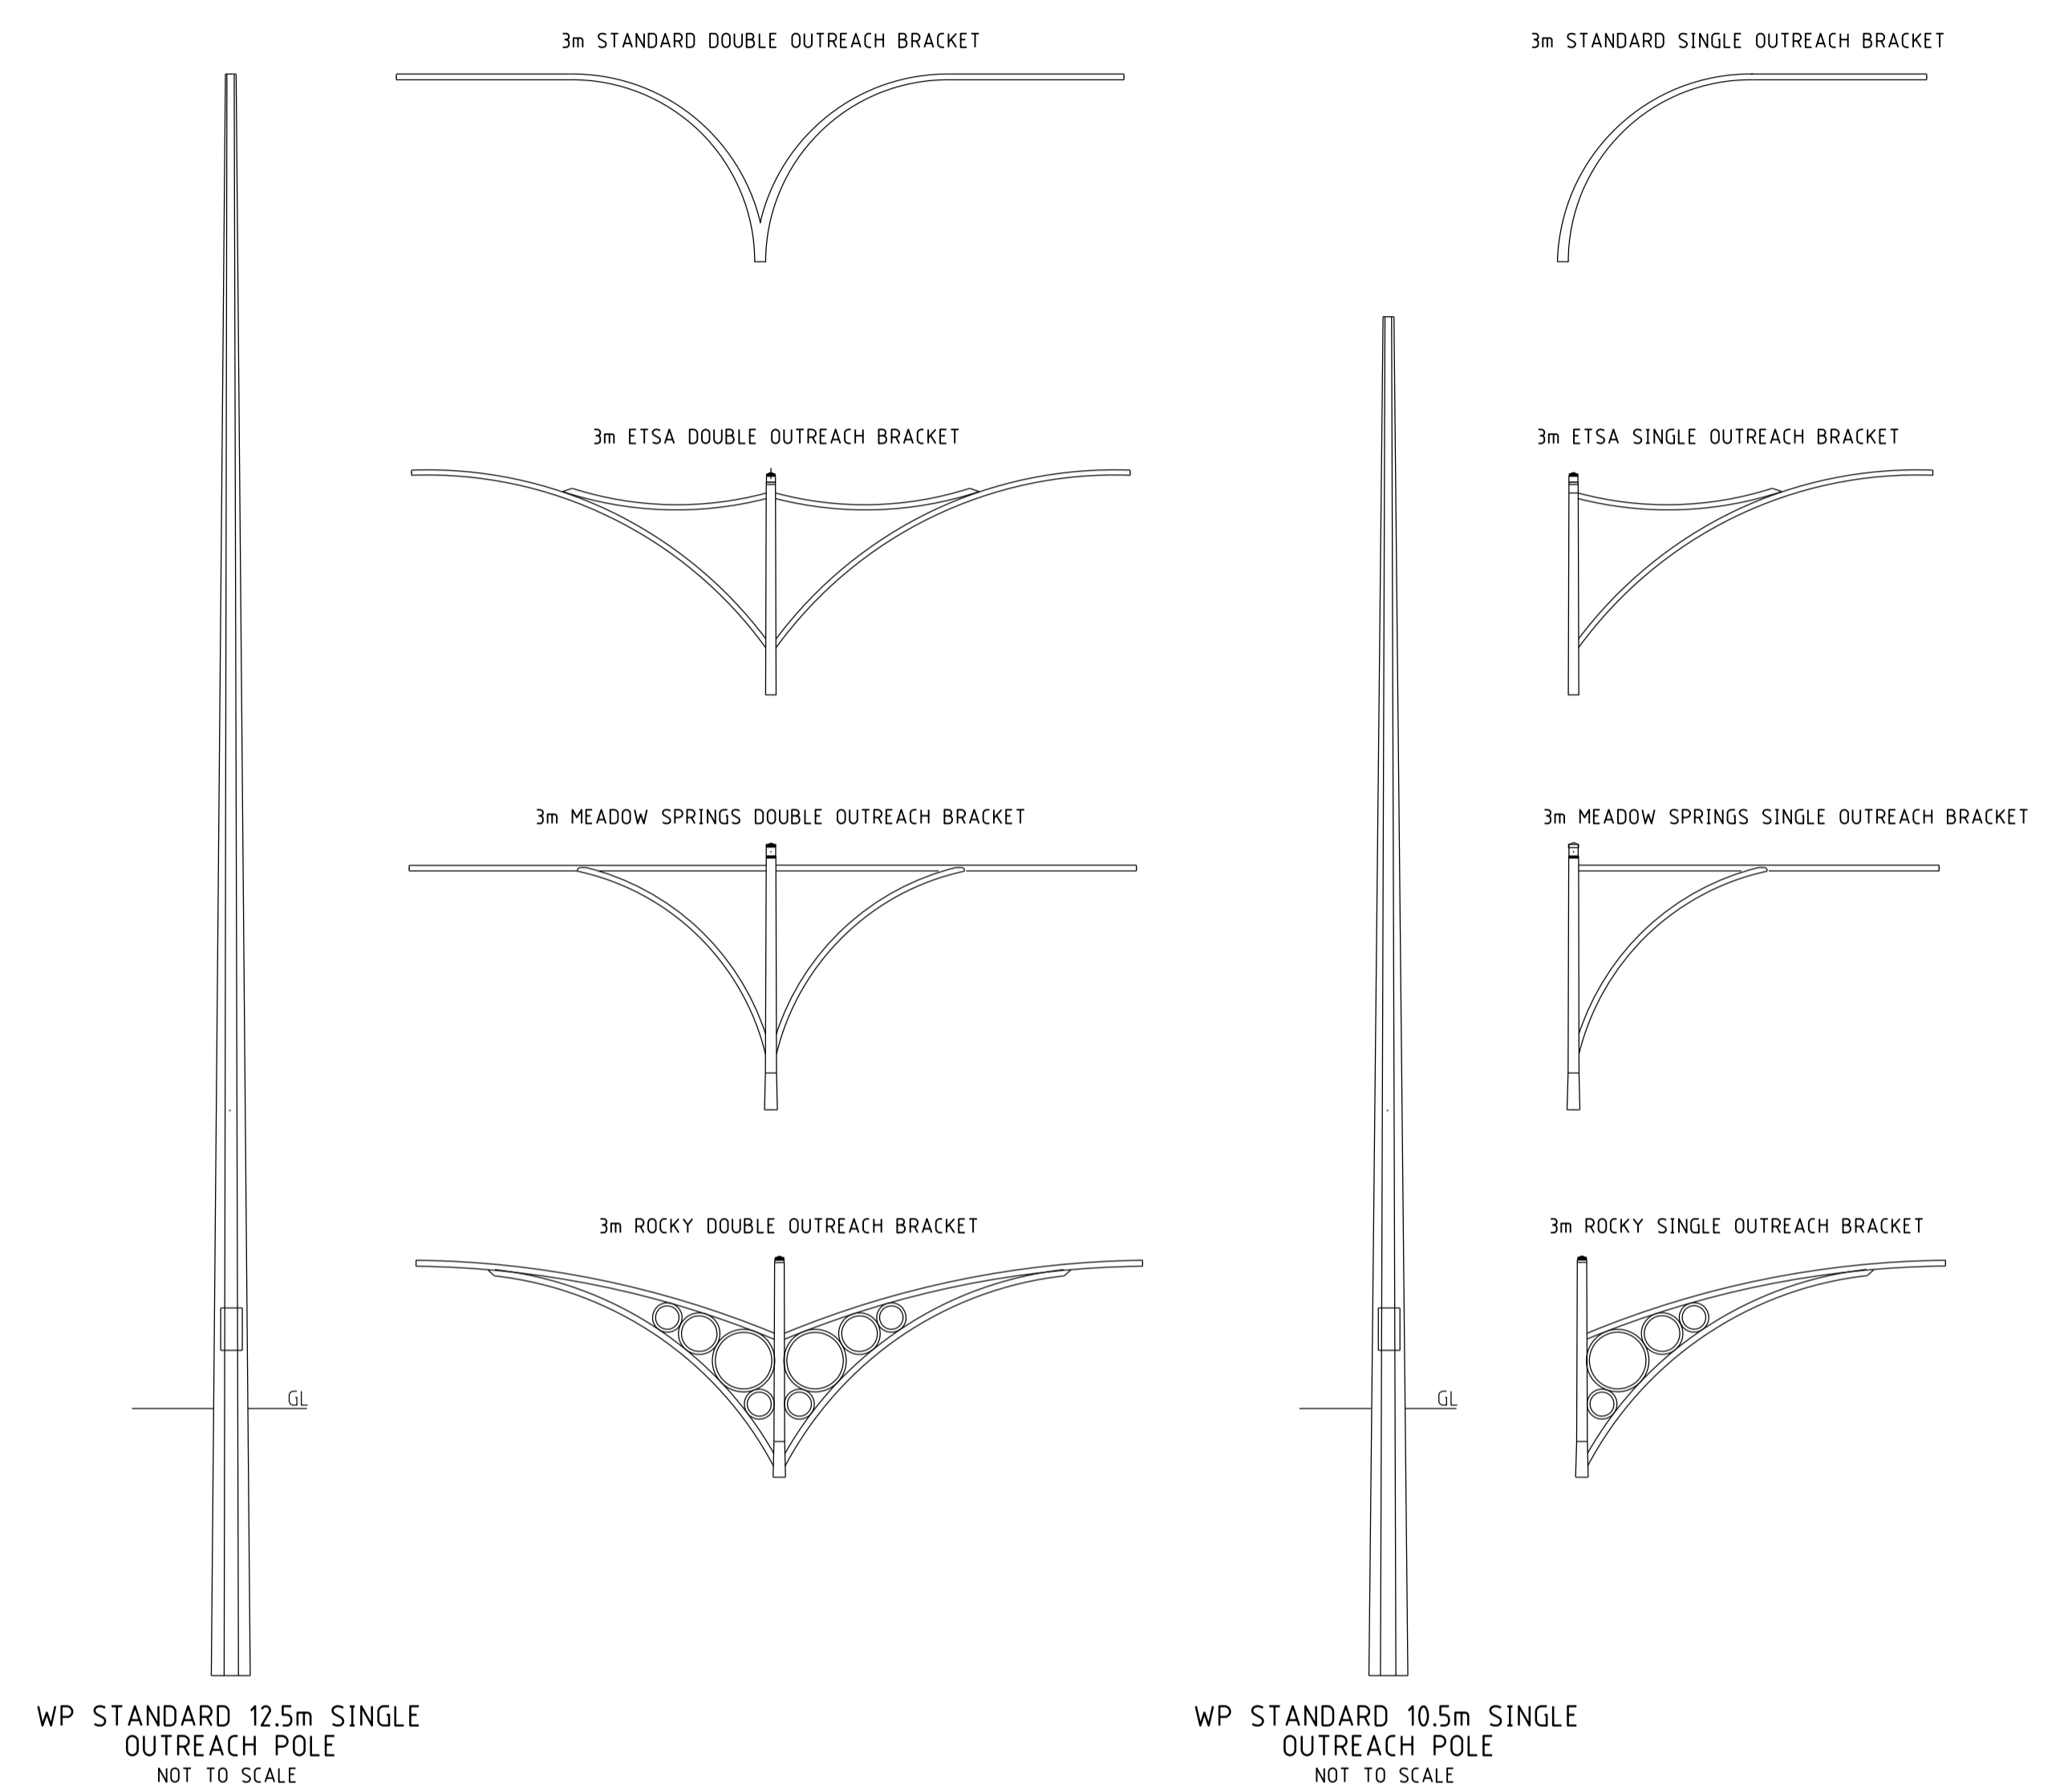

GENERAL ROAD LIGHTING

ROAD FLAIR LUMINAIRE
3000K COLOUR TEMP - 16W / 28W / 43W LED
4000K COLOUR TEMP - 20W / 36W / 53W LED

BOURKE HILL LUMINAIRE
3000K COLOUR TEMP - 14W / 30W LED
4000K COLOUR TEMP - 14W / 30W LED

LANEWAY LIGHTING

BOURKE HILL LUMINAIRE
3000K COLOUR TEMP - 14W / 30W LED
4000K COLOUR TEMP - 14W / 30W LED

KENSINGTON LUMINAIRE
3000K COLOUR TEMP - 16W LED
4000K COLOUR TEMP - 16W LED

AVENUE BRACKET

NOTE

WESTERN POWER DO NOT STOCK 4000K COLOUR TEMPERATURE LUMINAIRES. OPTING FOR THESE MAY RESULT IN DELAYS TO CONSTRUCTION

NOTE: WESTERN POWER COLOUR NAMES LISTED ABOVE. REFER TO DDC FOR DULUX COLOUR NAMES AND CODES

REV	DESCRIPTION	DATE	DRAWN	CHKD
7	LUMINAIRE WATTAGES AMENDED AND COLOUR TEMPS ADDED	18-10-24	DA	VH
6	NOSTALGIA BRACKET NOT LONGER AVAILABLE	30-10-19	DA	JS
5	TRADITIONAL LAMP SOURCE LUMINAIRES REMOVED, POWDER COATING COLOURS UPDATED	24-07-19	DA	VH
4	BOURKE HILL LED RANGE ADDED TO GENERAL ROAD LIGHTING	01-05-19	DA	VH
3	NEW LED DECORATIVE RANGE ADDED	11-02-19	DA	VH