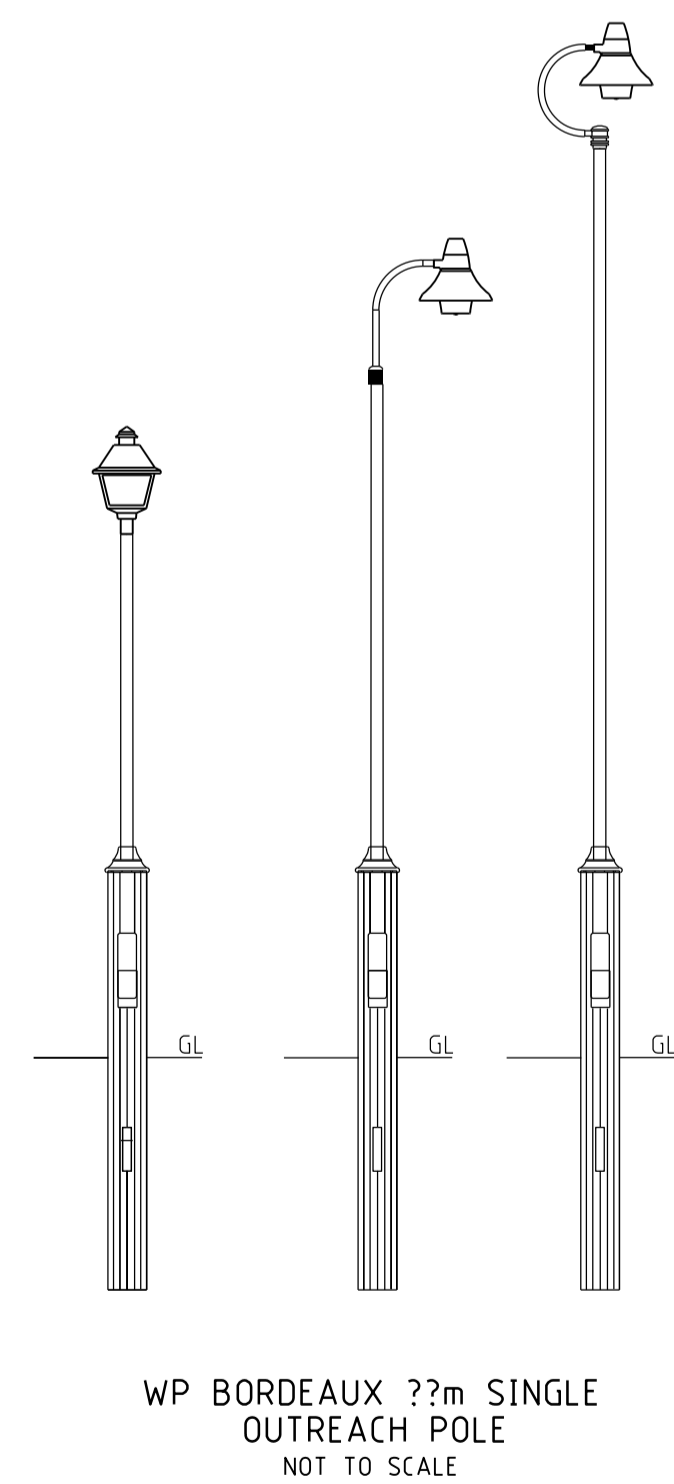

LANEWAY LIGHTING

BOURKE HILL LUMINAIRE
3000K COLOUR TEMP - 14W / 30W LED
4000K COLOUR TEMP - 14W / 30W LED

KENSINGTON LUMINAIRE
3000K COLOUR TEMP - 16W LED
4000K COLOUR TEMP - 16W LED

AVENUE BRACKET

NOTE

WESTERN POWER DO NOT STOCK 4000K COLOUR TEMPERATURE LUMINAIRES. OPTING FOR THESE MAY RESULT IN DELAYS TO CONSTRUCTION

NOTE: WESTERN POWER COLOUR NAMES LISTED ABOVE. REFER TO DDC FOR DULUX COLOUR NAMES AND CODES

REV	DESCRIPTION	DATE	DRAWN	CHKD
7	LUMINAIRE WATTAGES AMENDED AND COLOUR TEMPS ADDED	18-10-24	DA	VH
6	NOSTALGIA BRACKET NOT LONGER AVAILABLE	30-10-19	DA	JS
5	TRADITIONAL LAMP SOURCE LUMINAIRES REMOVED, POWDER COATING COLOURS UPDATED	24-07-19	DA	VH
4	BOURKE HILL LED RANGE ADDED TO GENERAL ROAD LIGHTING	01-05-19	DA	VH
3	NEW LED DECORATIVE RANGE ADDED	11-02-19	DA	VH