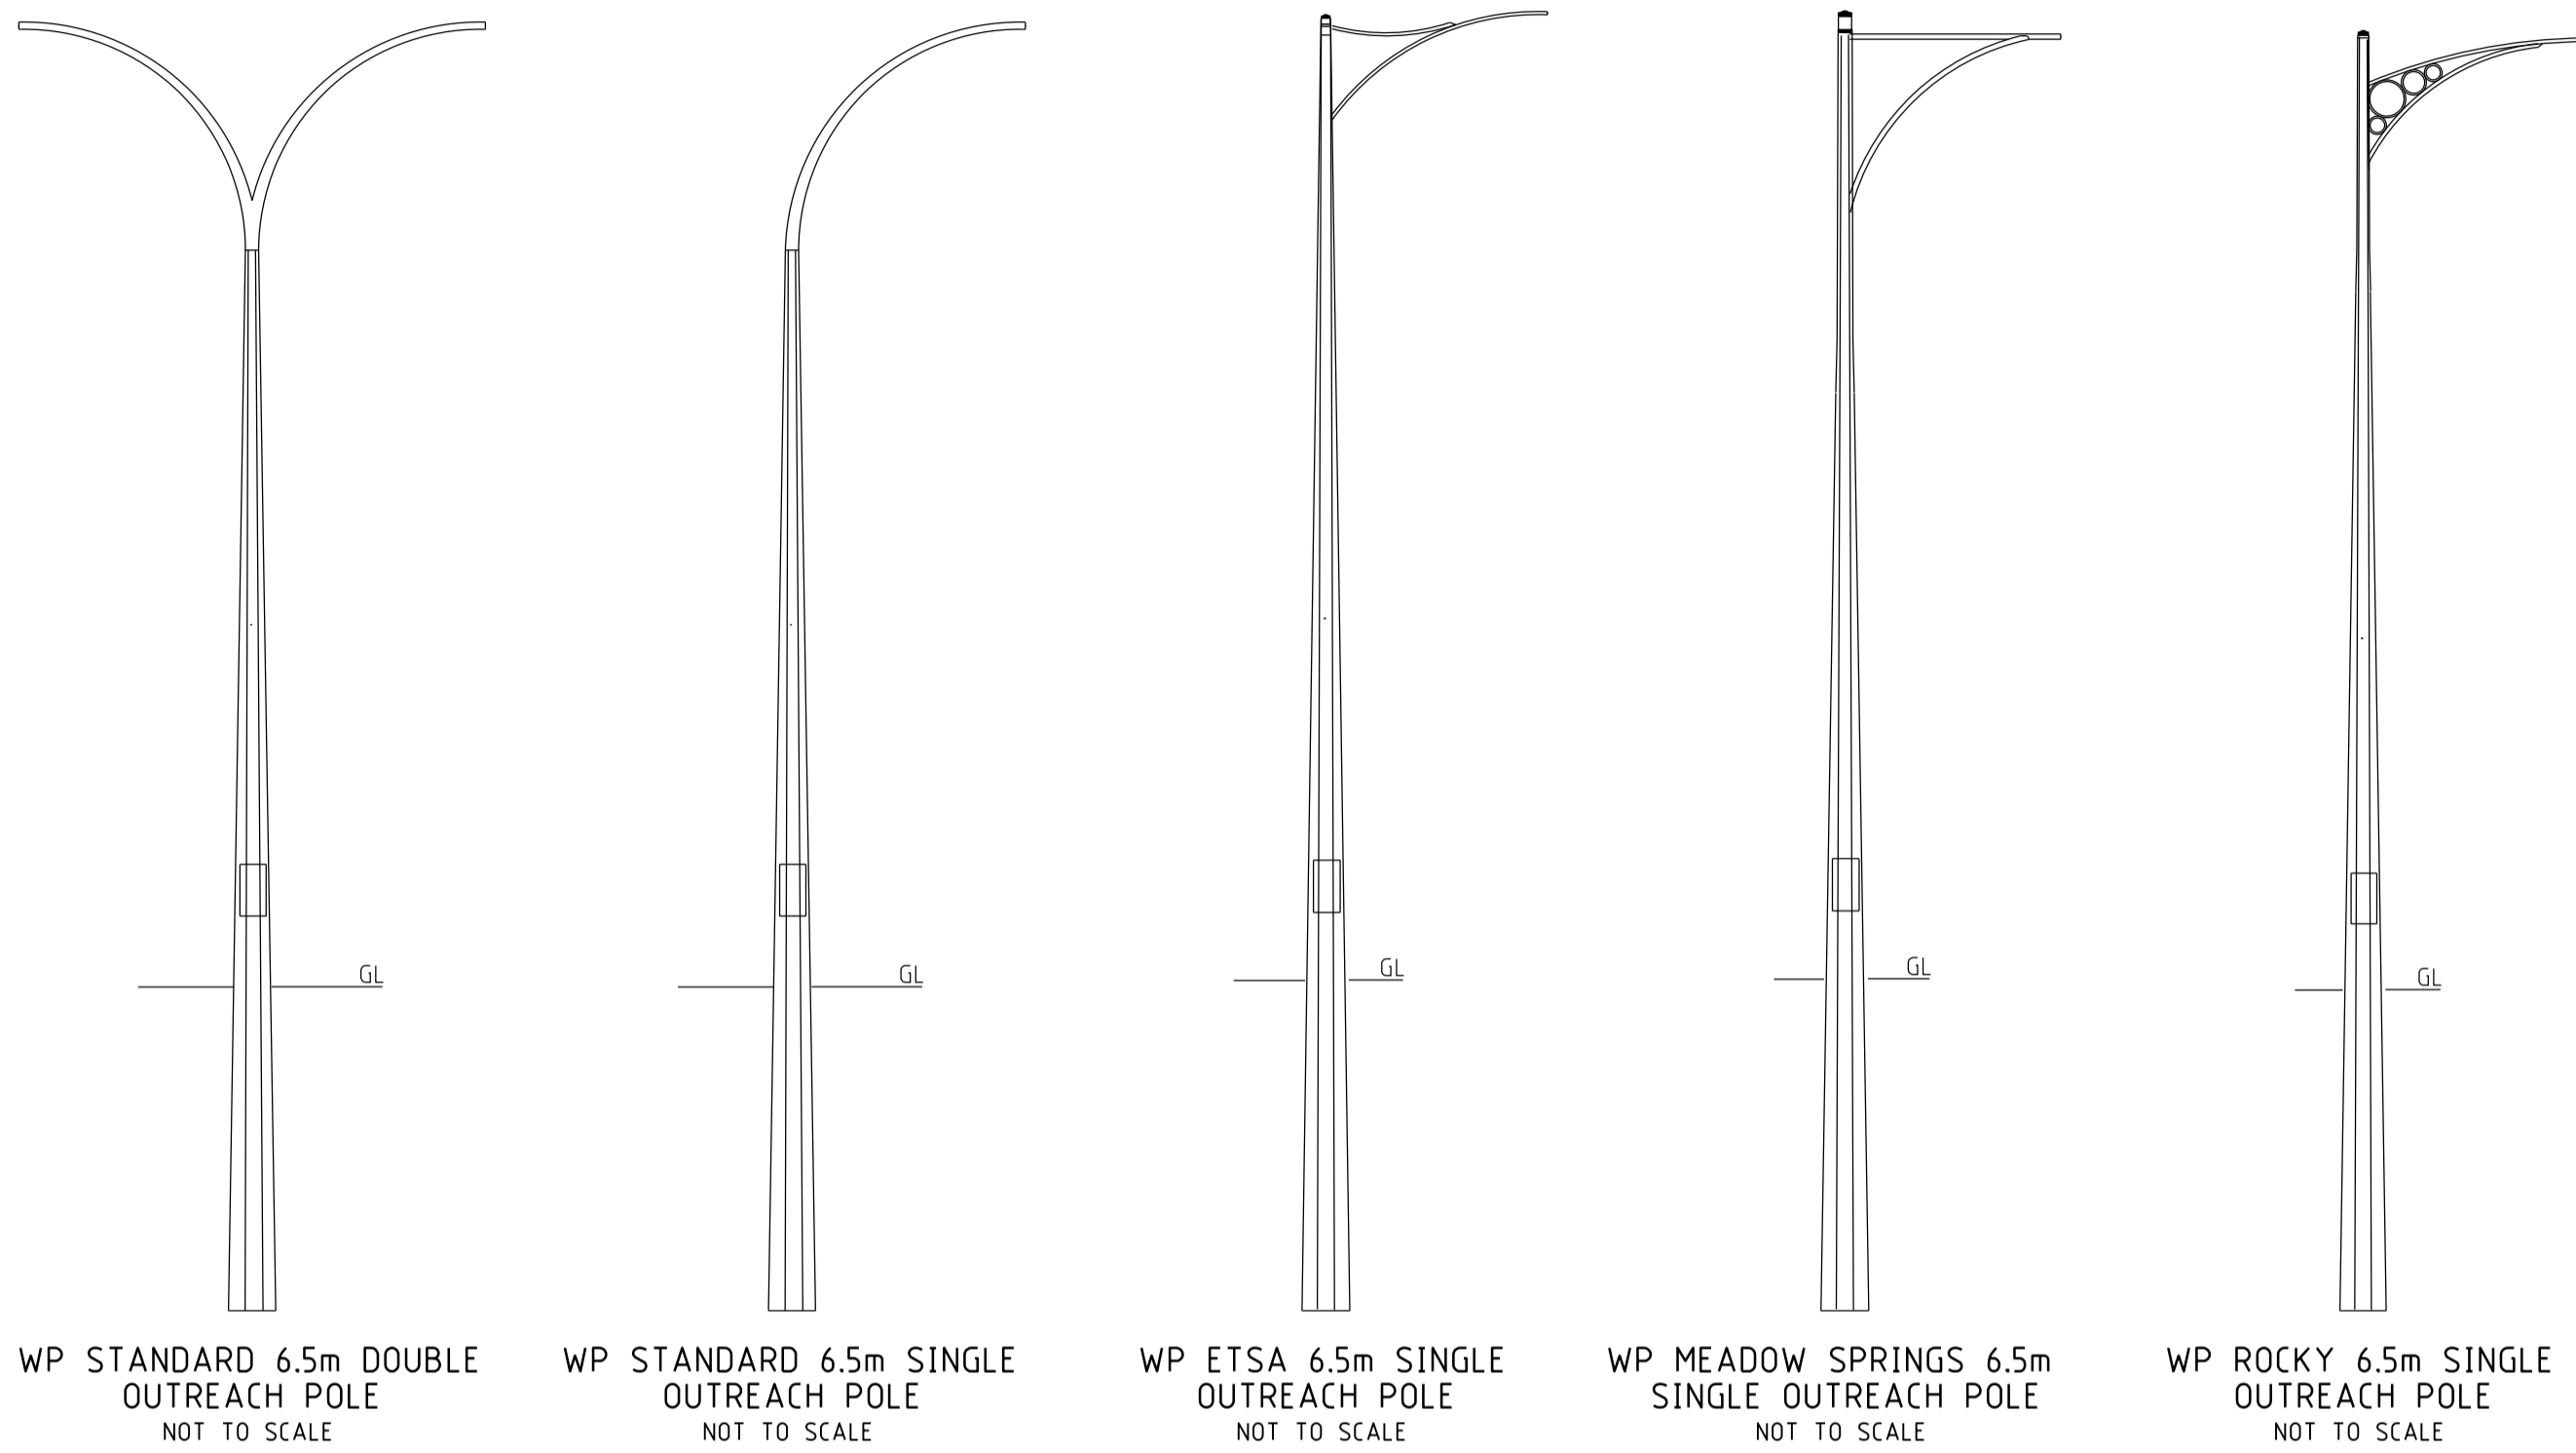

GENERAL ROAD LIGHTING

ROAD FLAIR LUMINAIRE
3000K COLOUR TEMP - 16W / 28W / 43W LED
4000K COLOUR TEMP - 20W / 36W / 53W LED

BOURKE HILL LUMINAIRE
3000K COLOUR TEMP - 14W / 30W LED
4000K COLOUR TEMP - 14W / 30W LED

ROUNDBABOUT & MAJOR ROAD LIGHTING

ROAD FLAIR LUMINAIRE
3000K COLOUR TEMP - 43W / 70W / 140W / 165W LED
4000K COLOUR TEMP - 53W / 80W / 135W / 170W LED

PARKVILLE LUMINAIRE
3000K COLOUR TEMP - 80W / 100W / 150W LED
4000K COLOUR TEMP - 80W / 100W / 150W LED

LANEWAY LIGHTING

BOURKE HILL LUMINAIRE
3000K COLOUR TEMP - 14W / 30W LED
4000K COLOUR TEMP - 14W / 30W LED

KENSINGTON LUMINAIRE
3000K COLOUR TEMP - 16W LED
4000K COLOUR TEMP - 16W LED

AVENUE BRACKET

NOTE

WESTERN POWER DO NOT STOCK 4000K COLOUR TEMPERATURE LUMINAIRES. OPTING FOR THESE MAY RESULT IN DELAYS TO CONSTRUCTION

NOTE: WESTERN POWER COLOUR NAMES LISTED ABOVE. REFER TO DDC FOR DULUX COLOUR NAMES AND CODES

REV	DESCRIPTION	DATE	DRAWN	CHKD
7	LUMINAIRE WATTAGES AMENDED AND COLOUR TEMPS ADDED	18-10-24	DA	VH
6	NOSTALGIA BRACKET NOT LONGER AVAILABLE	30-10-19	DA	JS
5	TRADITIONAL LAMP SOURCE LUMINAIRES REMOVED, POWDER COATING COLOURS UPDATED	24-07-19	DA	VH
4	BOURKE HILL LED RANGE ADDED TO GENERAL ROAD LIGHTING	01-05-19	DA	VH
3	NEW LED DECORATIVE RANGE ADDED	11-02-19	DA	VH